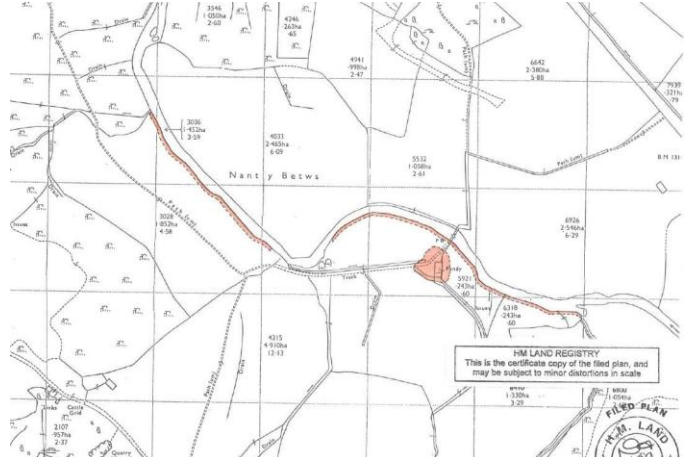

## BETWS GARMON, WAUNFAWR

Fishing on River Gwyrfai (Pandy), Betws Garmon, Caernarfon LL54 7YY

**GUIDE PRICE £40,000**

- Approximately 480m of Fishing Rights
- Meandering Wooded River Bank Flowing From The Cwellyn Lake
- Unexploited Salmon And Brown Trout Population (Info from JNCC)
- Part Of Rights Within The Snowdonia National Park
- Derelict Mill Included Sale
- Right Of Way Access & Public Footpath Access