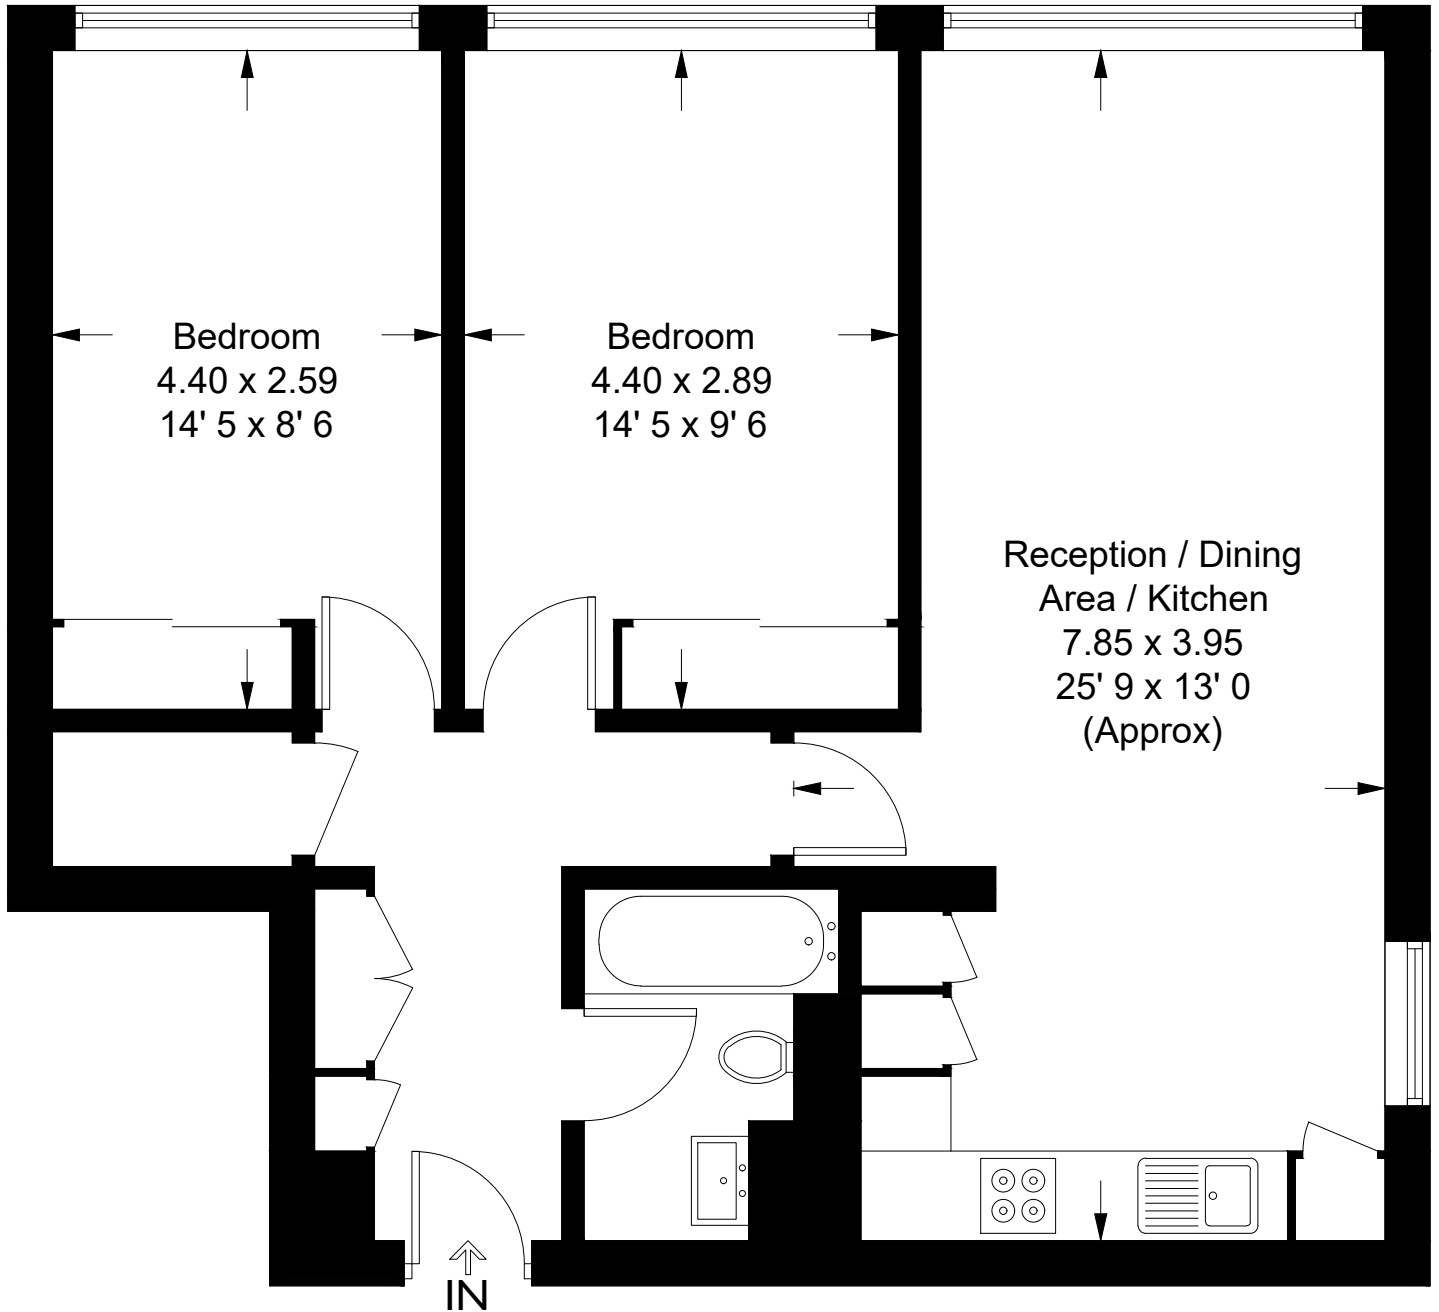

# Park South

Approximate Gross Internal Area = 716 sq ft / 66.5 sq m

**Seventh Floor**

This plan is not to scale and must be used as layout guidance only. All measurements and areas are approximate and should not be relied upon to provide accurate information. This plan must not be relied upon when making property valuations, design considerations or any other such relevant decisions. We accept no responsibility or liability (whether in contract, tort or otherwise) in relation to any loss whatsoever arising from or in connection with any use of this plan or the adequacy, accuracy or completeness of it or any information within it.