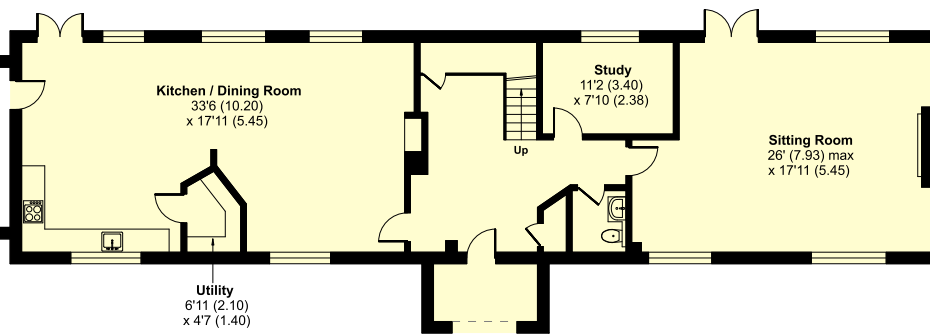

Kingfisher Farm, Lovington, Castle Cary, BA7

Approximate Area = 5250 sq ft / 487.7 sq m (excludes carport)

Limited Use Area(s) = 59 sq ft / 5.4 sq m

Total = 5309 sq ft / 493.1 sq m

For identification only - Not to scale

CARPORT

GROUND FLOOR 1 / 2

FIRST FLOOR 1 / 2

Denotes restricted head height