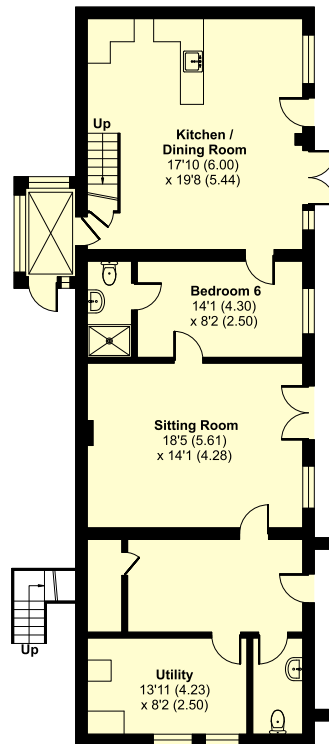

Kingfisher Farm, Lovington, Castle Cary, BA7

Approximate Area = 5250 sq ft / 487.7 sq m (excludes carport)

Limited Use Area(s) = 59 sq ft / 5.4 sq m

Total = 5309 sq ft / 493.1 sq m

For identification only - Not to scale

CARPORT

GROUND FLOOR 1 / 2

FIRST FLOOR 1 / 2

Denotes restricted head height