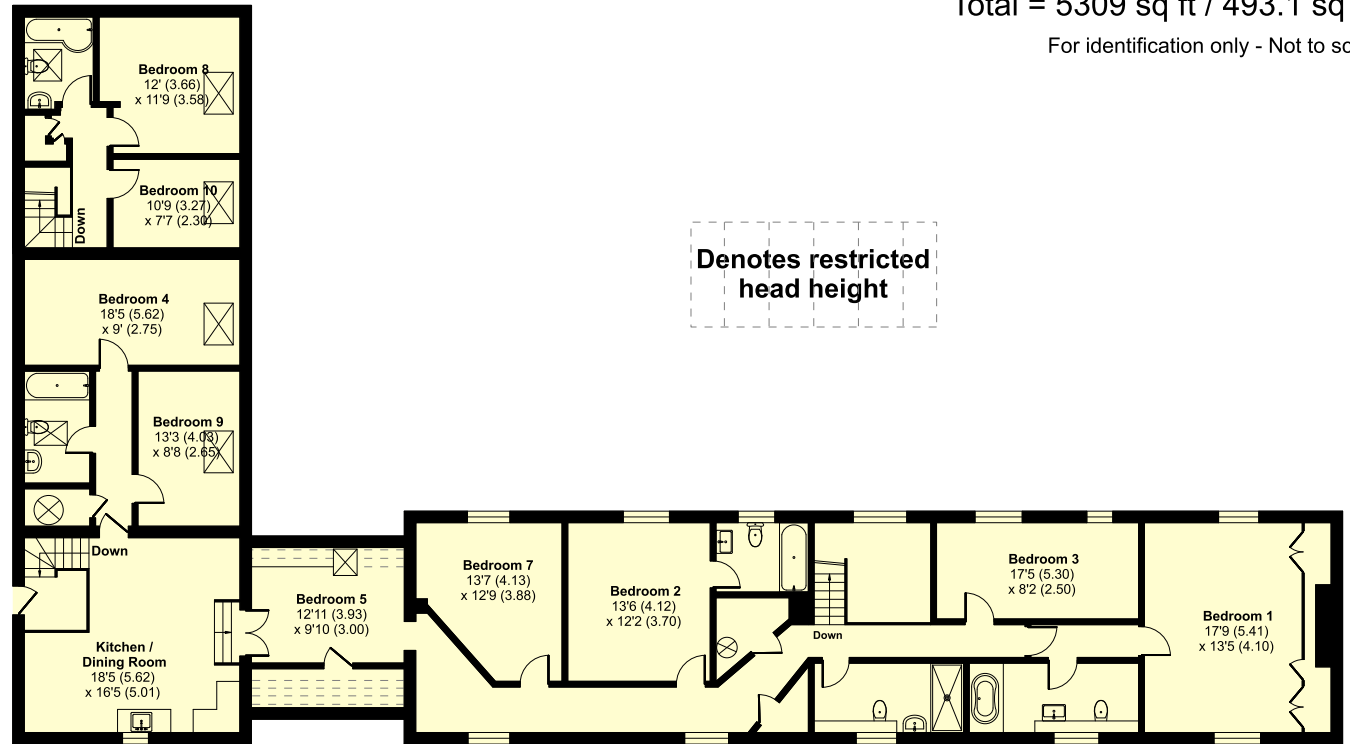

Kingfisher Farm, Lovington, Castle Cary, BA7

Approximate Area = 5250 sq ft / 487.7 sq m (excludes carport)

Limited Use Area(s) = 59 sq ft / 5.4 sq m

Total = 5309 sq ft / 493.1 sq m

For identification only - Not to scale

CARPORT

GROUND FLOOR 1 / 2

FIRST FLOOR 1 / 2

Denotes restricted head height