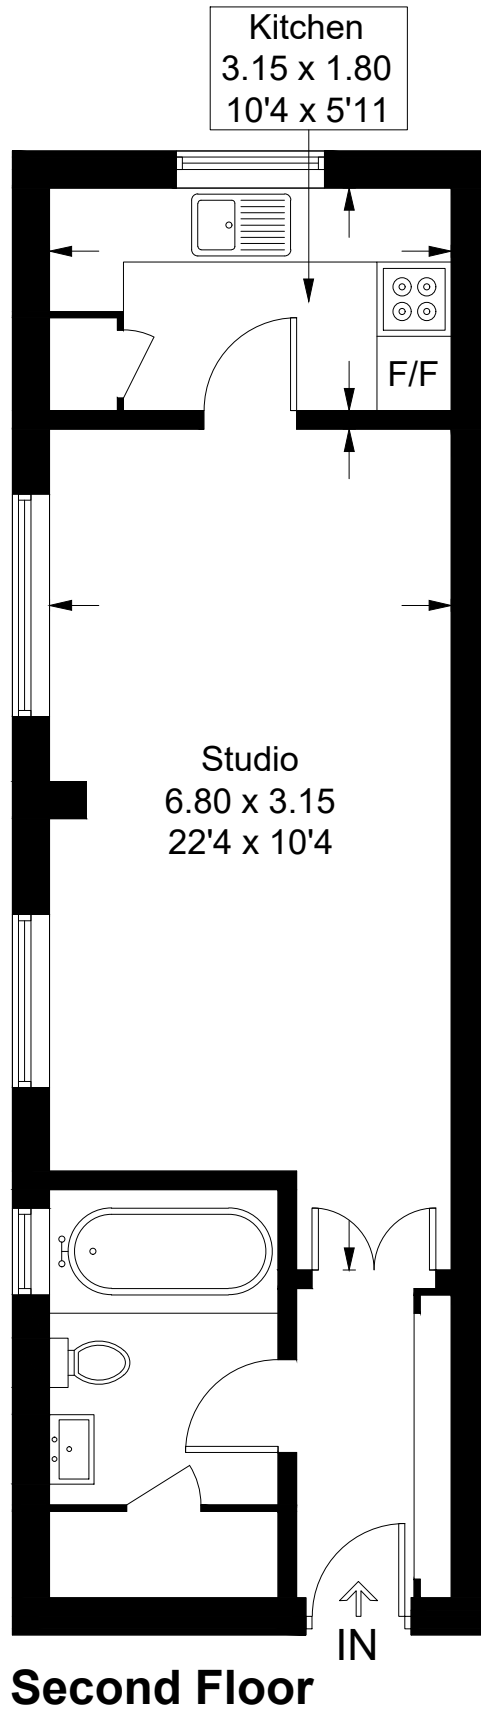

3 Frobisher Court

Approximate Gross Internal Area = 37.2 sq m / 400 sq ft

Second Floor

Illustration for identification purposes only, measurements are approximate, not to scale. Fourlabs.co © (ID1311702)