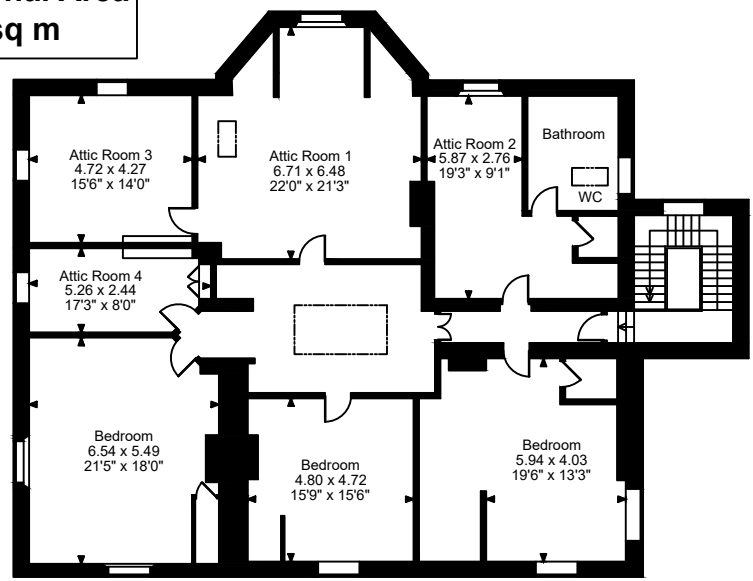

Wadworth Hall, Wadworth
Approximate Gross Internal Area
11,363 sq ft / 1,056 sq m

Second Floor

First Floor

Ground Floor

FOR ILLUSTRATIVE PURPOSES ONLY - NOT TO SCALE
 The position & size of doors, windows, appliances and other features are approximate only.
 © ehouse. Unauthorised reproduction prohibited. Drawing ref. dig/8605182/SS