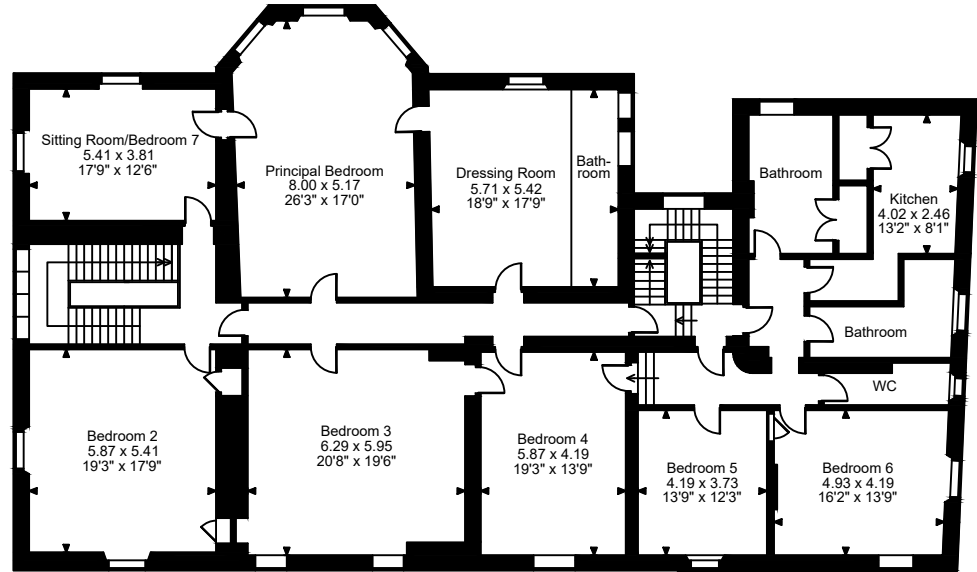

Wadworth Hall, Wadworth
Approximate Gross Internal Area
11,363 sq ft / 1,056 sq m

Second Floor

First Floor

Ground Floor

FOR ILLUSTRATIVE PURPOSES ONLY - NOT TO SCALE
 The position & size of doors, windows, appliances and other features are approximate only.
 © ehouse. Unauthorised reproduction prohibited. Drawing ref. dig/8605182/SS