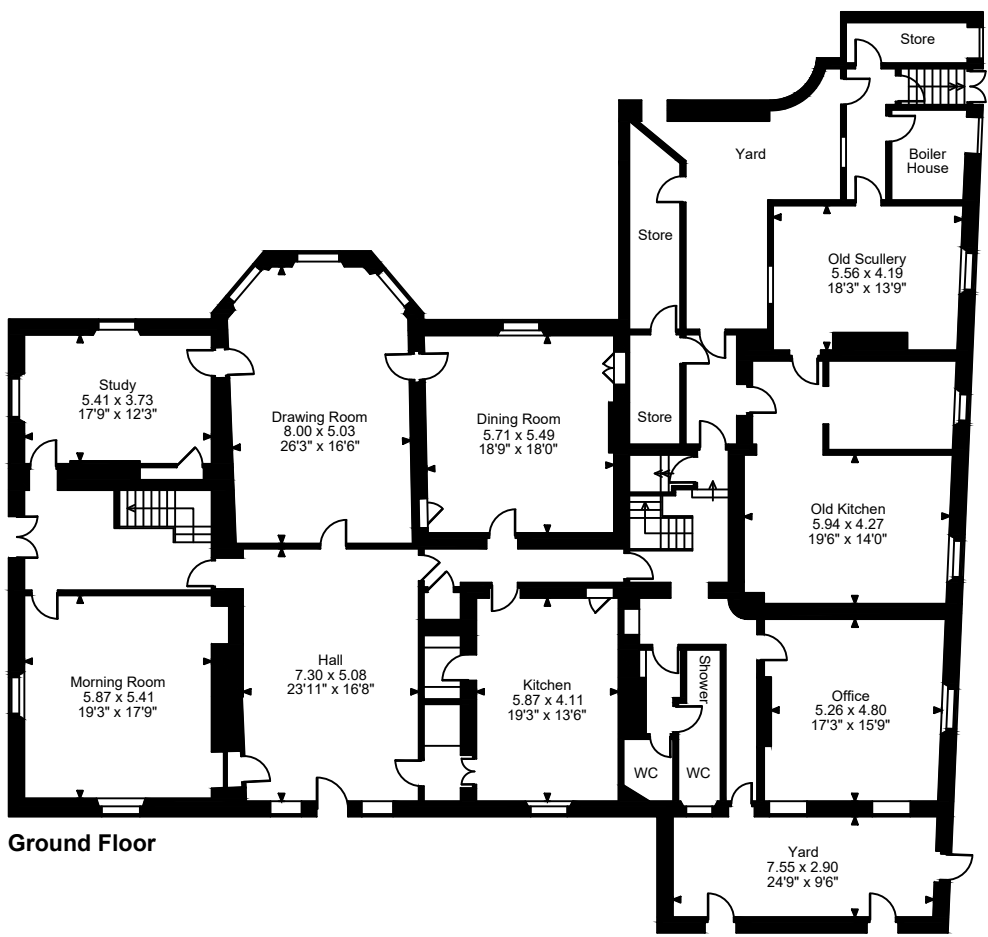

Wadworth Hall, Wadworth
Approximate Gross Internal Area
11,363 sq ft / 1,056 sq m

Second Floor

First Floor

Ground Floor

FOR ILLUSTRATIVE PURPOSES ONLY - NOT TO SCALE
 The position & size of doors, windows, appliances and other features are approximate only.
 © ehouse. Unauthorised reproduction prohibited. Drawing ref. dig/8605182/SS