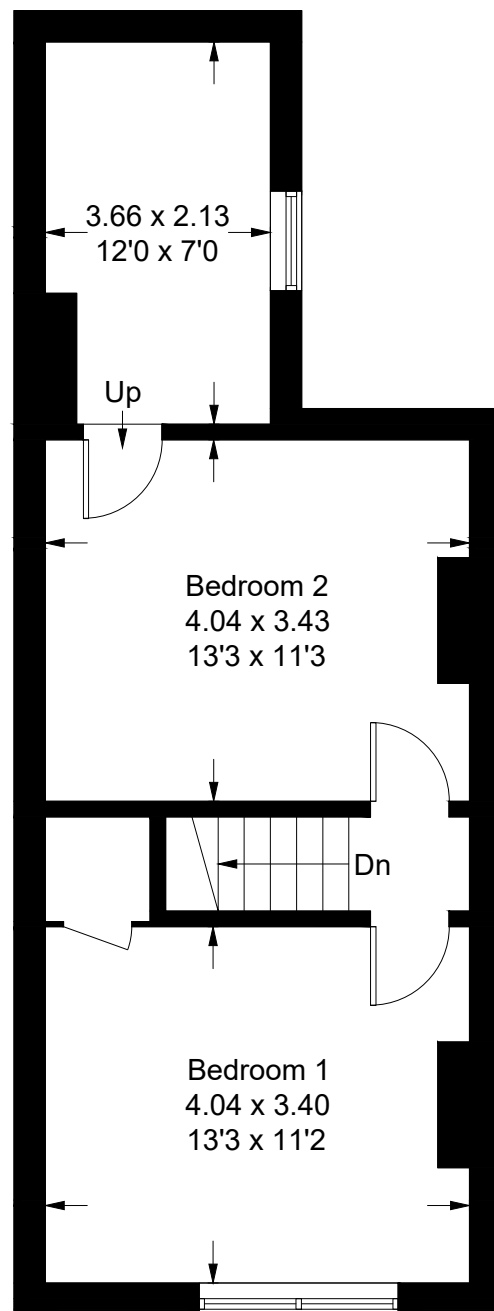

29 Norwich Road, Lowestoft

Approximate Gross Internal Area = 88.4 sq m / 951 sq ft

Ground Floor

First Floor

Illustration for identification purposes only, measurements are approximate, not to scale. Fourlabs.co © (ID1302755)