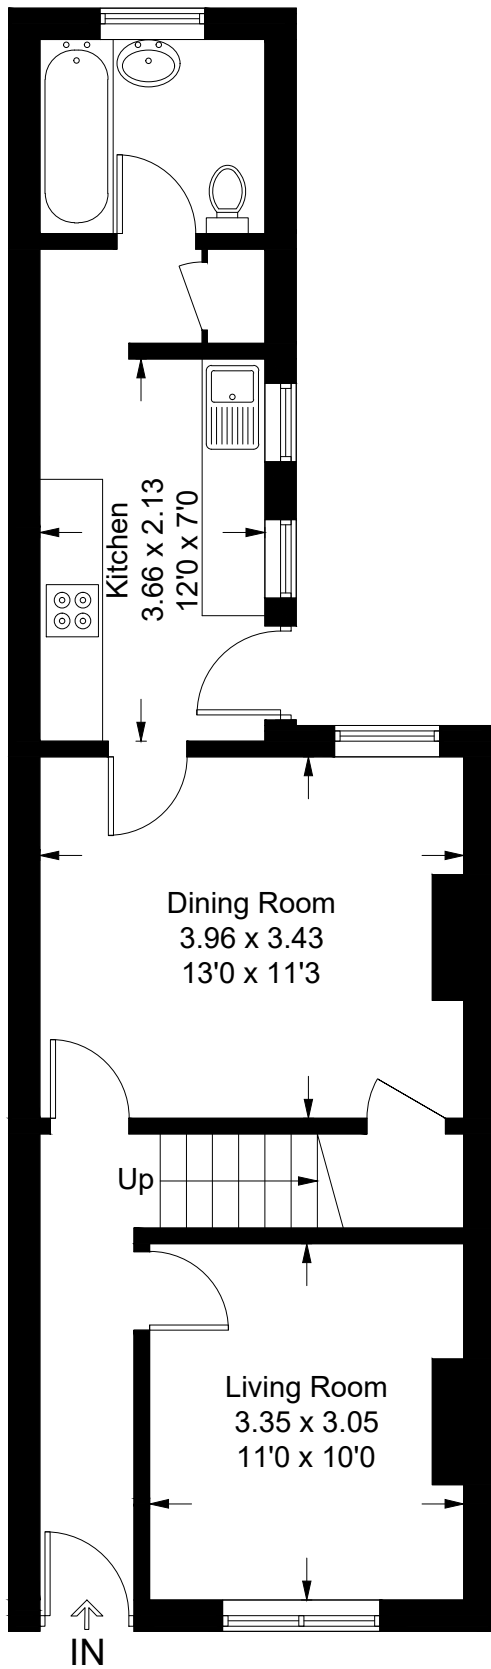

29 Norwich Road, Lowestoft

Approximate Gross Internal Area = 88.4 sq m / 951 sq ft

Ground Floor

First Floor

Illustration for identification purposes only, measurements are approximate, not to scale. Fourlabs.co © (ID1302755)