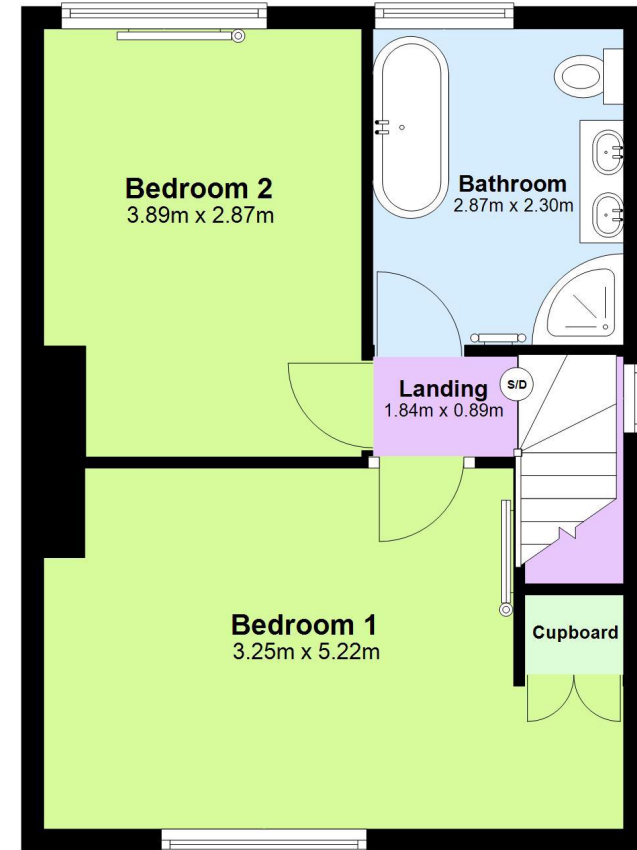

Ground Floor

Approx. 47.1 sq. metres

First Floor

Approx. 37.9 sq. metres

Total area: approx. 85.0 sq. metres

Whilst every attempt has been made to ensure the accuracy of this floorplan, measurements of doors, windows, rooms and any other items as approximate and no responsibility is taken for any error, omission, or mis-statement. This plan is for illustrative purposes only and should be used as such. The services, systems and appliances, have not been tested and no guarantee as to their operability or efficiency can be given.

Plan produced using PlanUp.