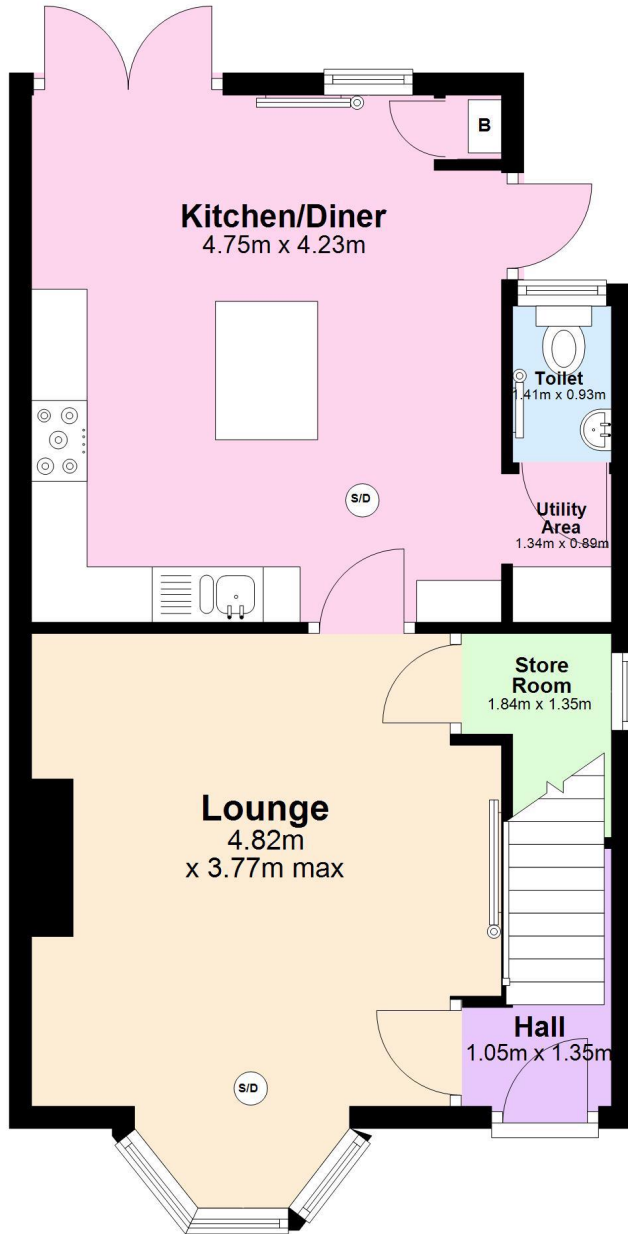

Ground Floor

Approx. 47.1 sq. metres

First Floor

Approx. 37.9 sq. metres

Total area: approx. 85.0 sq. metres

Whilst every attempt has been made to ensure the accuracy of this floorplan, measurements of doors, windows, rooms and any other items as approximate and no responsibility is taken for any error, omission, or mis-statement. This plan is for illustrative purposes only and should be used as such. The services, systems and appliances, have not been tested and no guarantee as to their operability or efficiency can be given.

Plan produced using PlanUp.