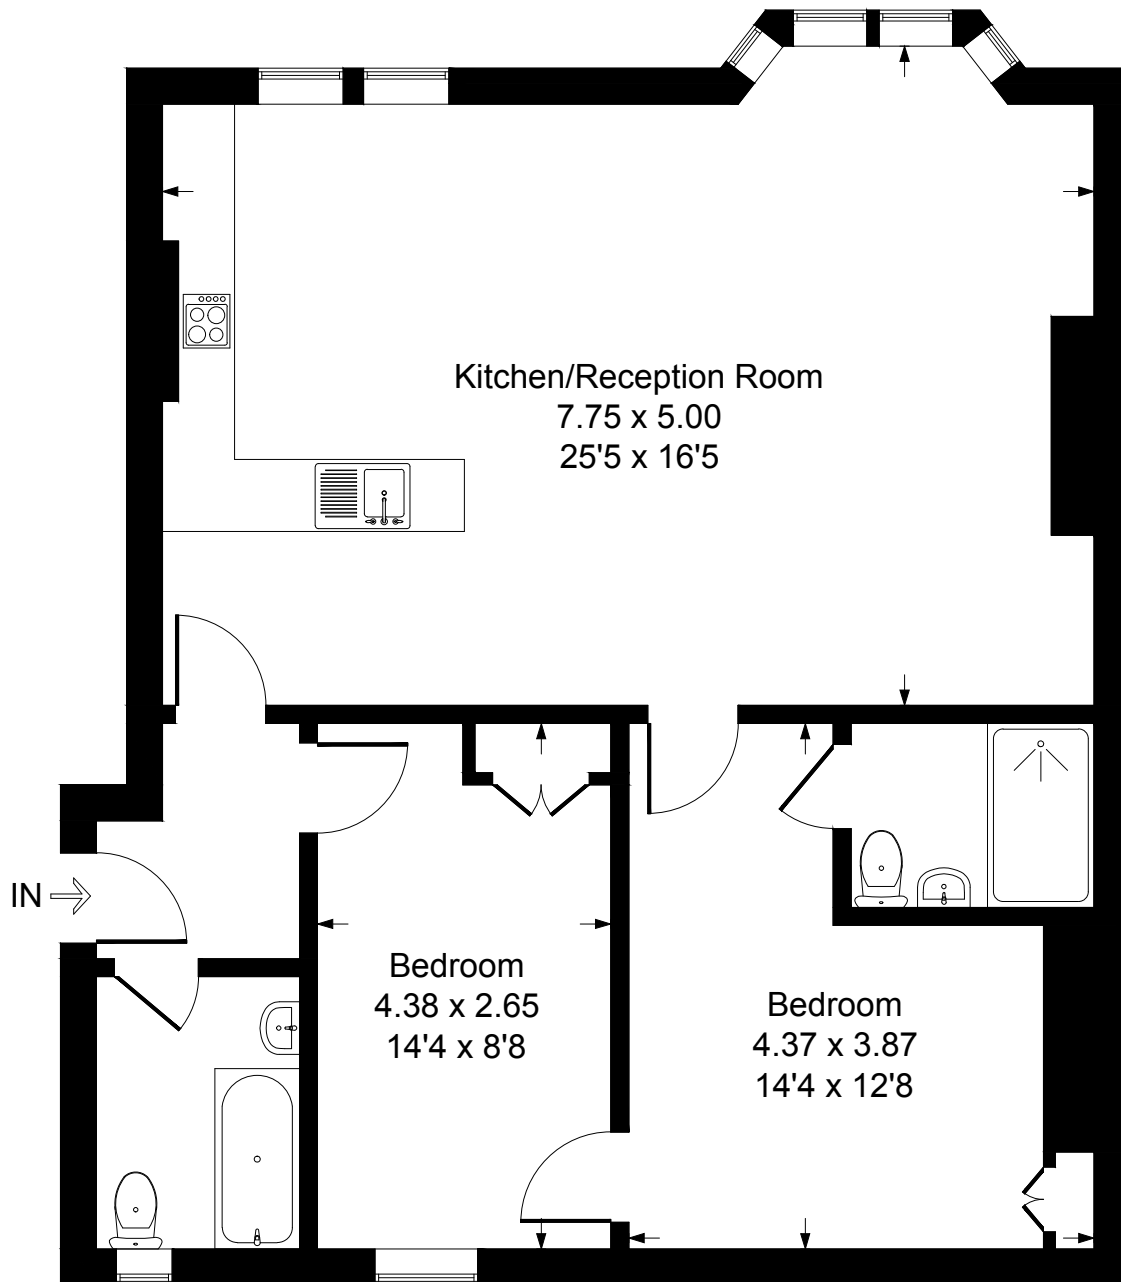

# Rostrevor Road, Fulham, London, SW6

Approximate Gross Internal Floor Area = 76.63 sq m / 825 sq ft

## Second Floor

All Measurements are in Accordance to the RICS Code Of Measuring Practice.

Measurements are Approximate & only for illustrative purpose.

@ Property Visual Ltd - info @propertyvisual.com - www.propertyvisual.com