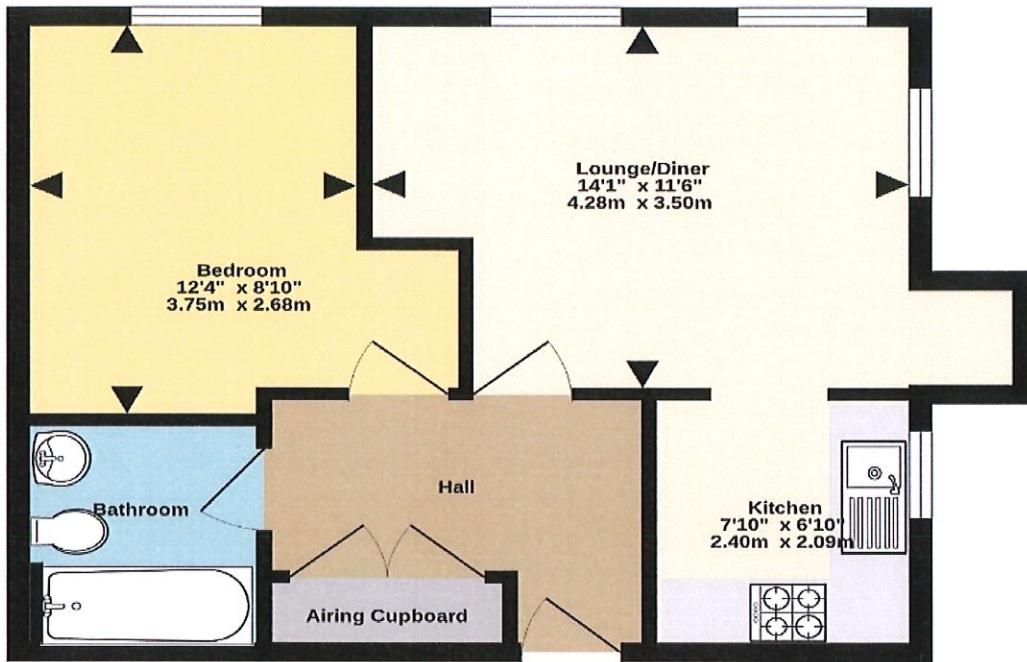

Latimer

2nd Floor Flat
451 sq.ft. (41.9 sq.m.) approx.

Score	Energy rating	Current	Potential
92+	A		
81-91	B		85 B
69-80	C	72 C	
55-68	D		
39-54	E		
21-38	F		
1-20	G		

The graph shows this property's current and potential energy rating.