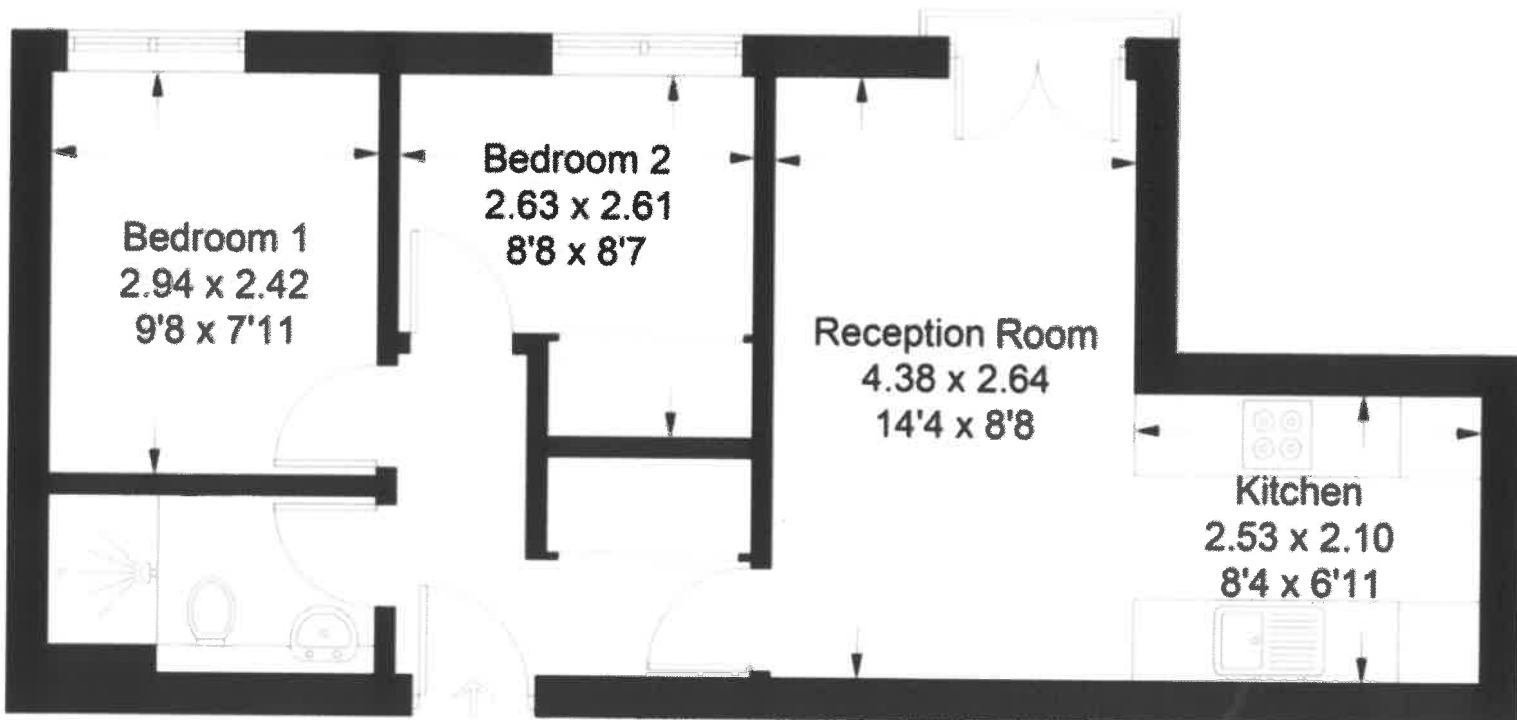

Printwork Apartments

Approximate Gross Internal Area = 40.7 sq m / 438 sq ft

Third Floor

IN

Illustration for identification purposes only, measurements are approximate,
not to scale. floorplansUsketch.com © (ID582986)