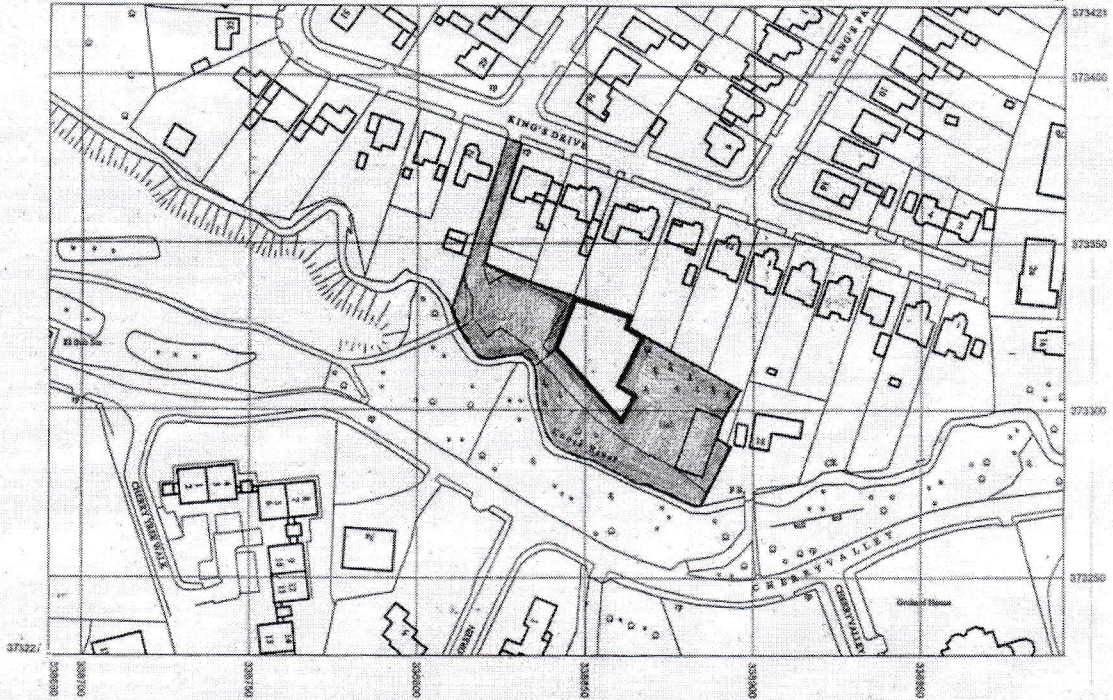

ACemap™ Online Scale 1:1250 Plan No. 14703NE2

Printed: 12/12/2006 Customer Ref. J GK/IF/9069/001/0

This map relates to the following address or grid reference
17-23, KINGS DRIVE, BELFAST, BT05 6PS

You may only copy this map with the permission of OSNI. See reverse for details.

Licence / Permit No.

Plot I.D. 148622

© Crown Copyright 2006