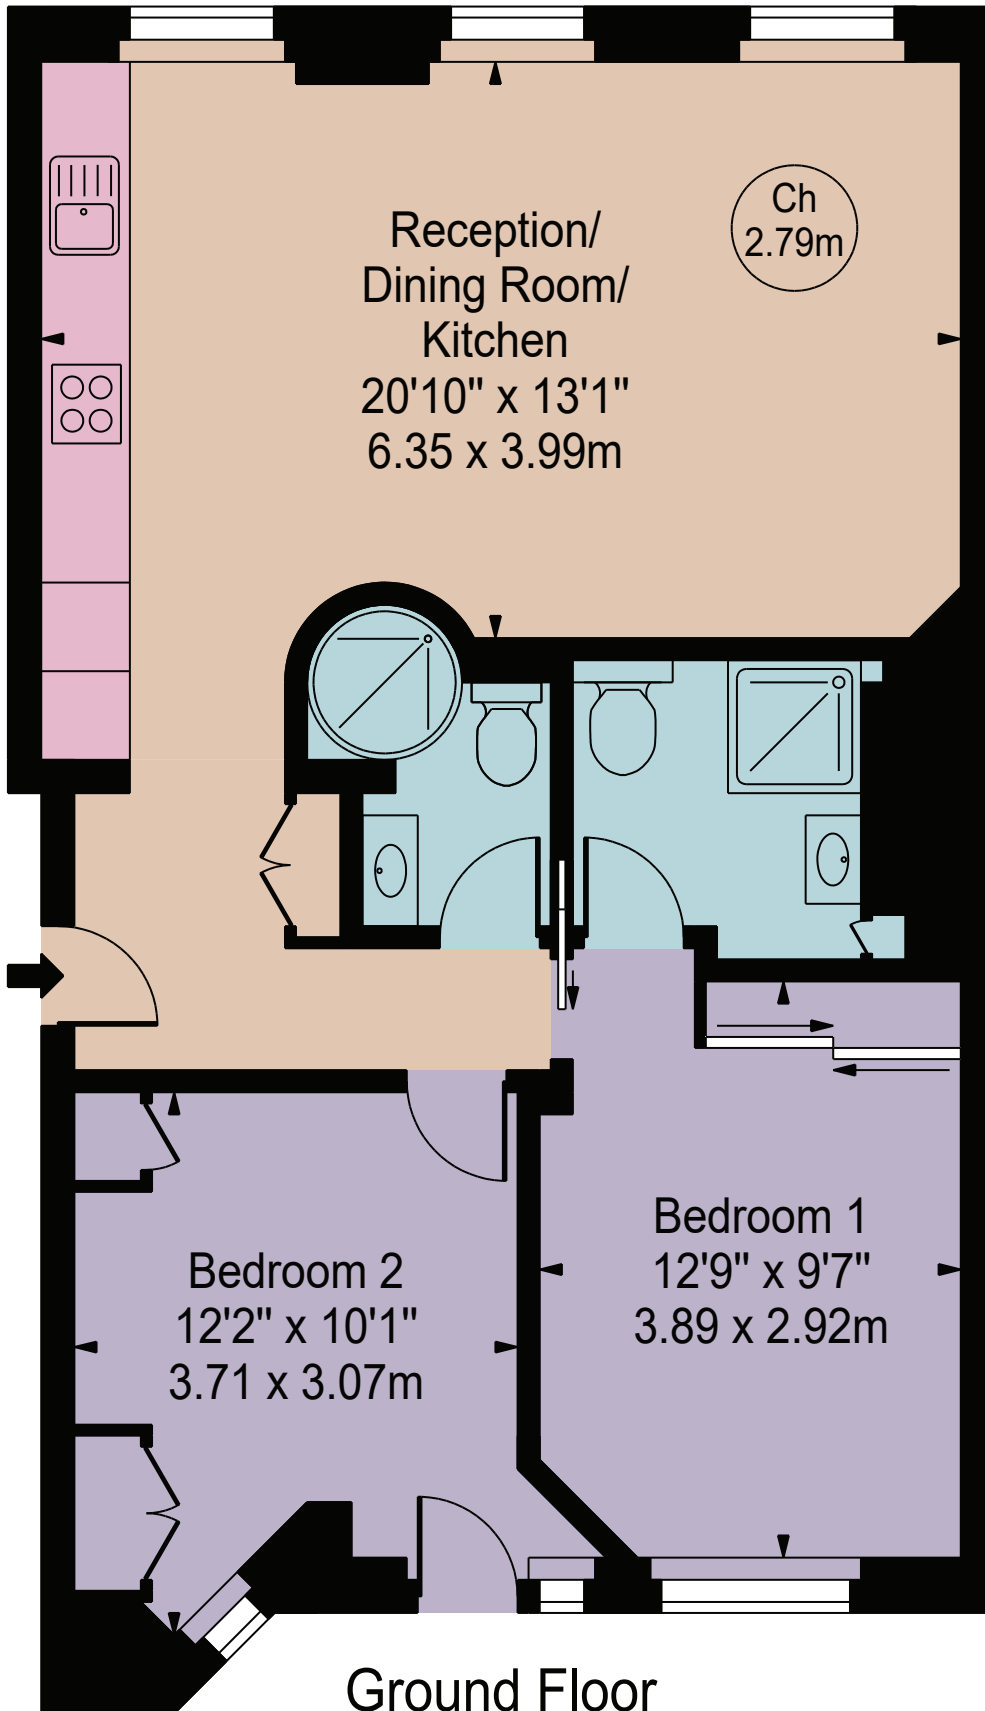

Lowndes Square

Approx. Gross Internal Area 691 Sq Ft - 64.20 Sq M

Ground Floor

For Illustration Purposes Only - Not To Scale

This floor plan should be used as a general outline for guidance only and does not constitute in whole or in part an offer or contract. Any intending purchaser or lessee should satisfy themselves by inspection, searches, enquiries and full survey as to the correctness of each statement. Any areas, measurements or distances quoted are approximate and should not be used to value a property or be the basis of any sale or let.