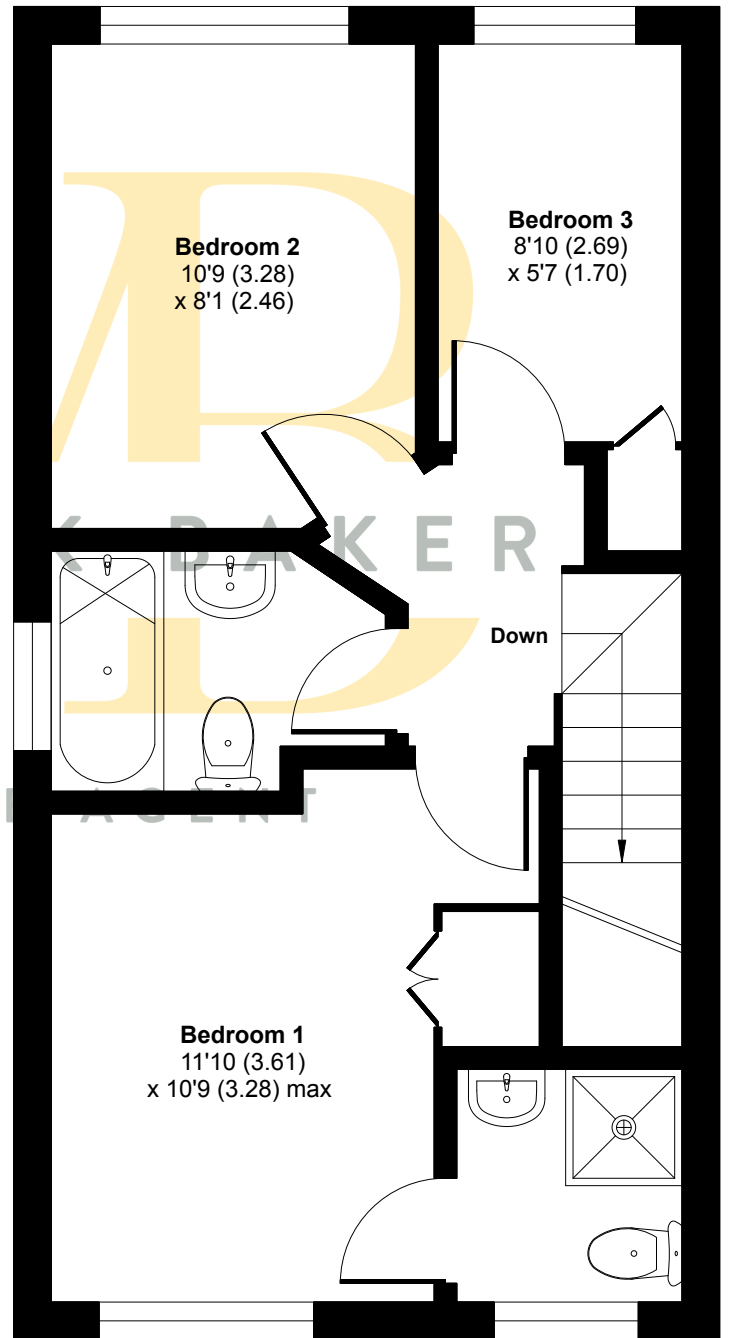

Anchor Close, Shoreham-by-Sea, BN43

Approximate Area = 782 sq ft / 73 sq m

For identification only - Not to scale

GROUND FLOOR

FIRST FLOOR