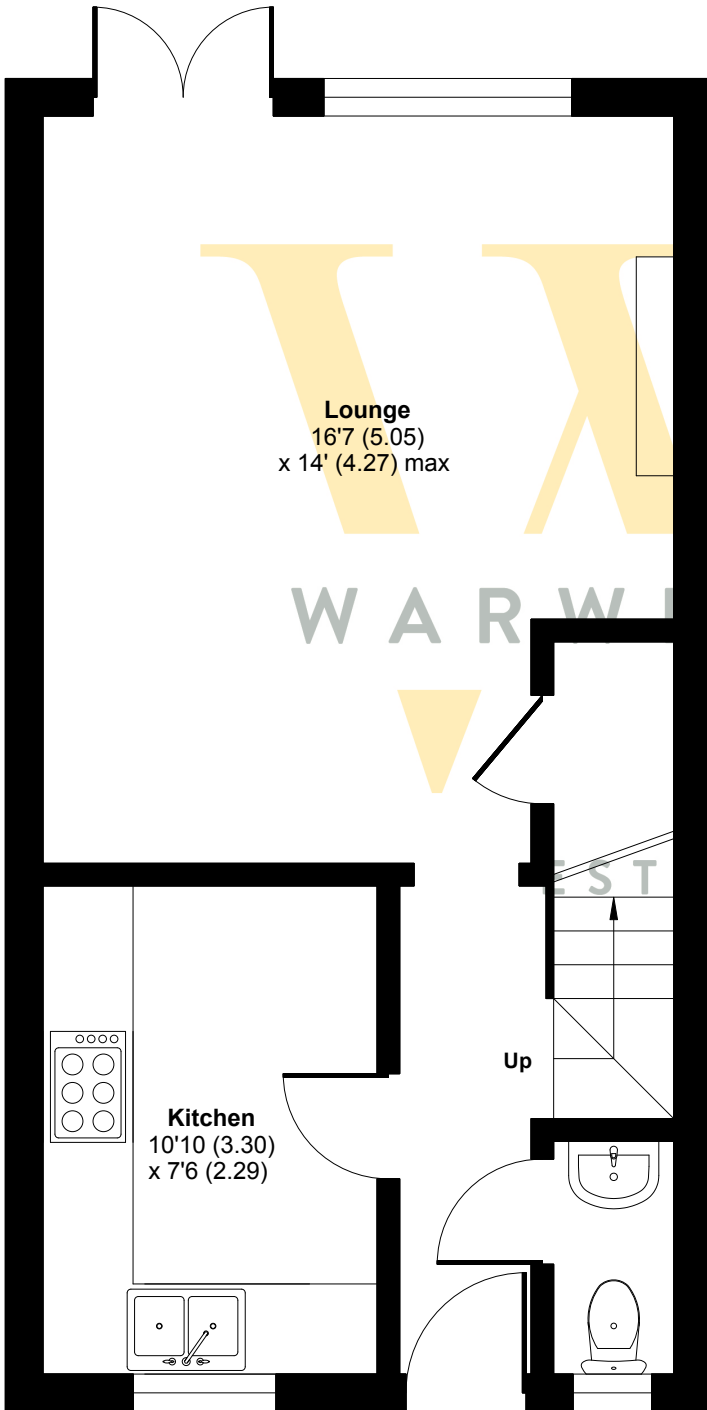

Anchor Close, Shoreham-by-Sea, BN43

Approximate Area = 782 sq ft / 73 sq m

For identification only - Not to scale

GROUND FLOOR

FIRST FLOOR