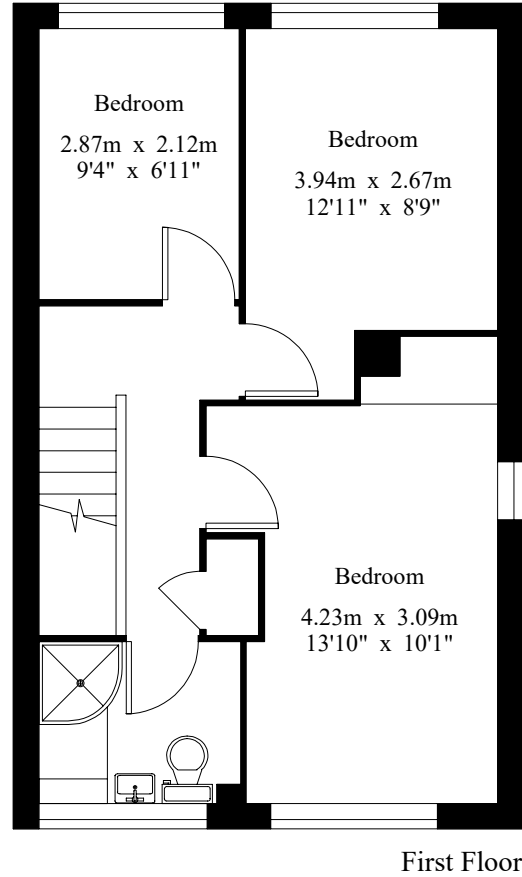

Taurlee

Gross Internal Area : 81.8 sq.m (880 sq.ft.)

For Identification Purposes Only.

© 2021 Trueplan (UK) Limited (01892) 614 881