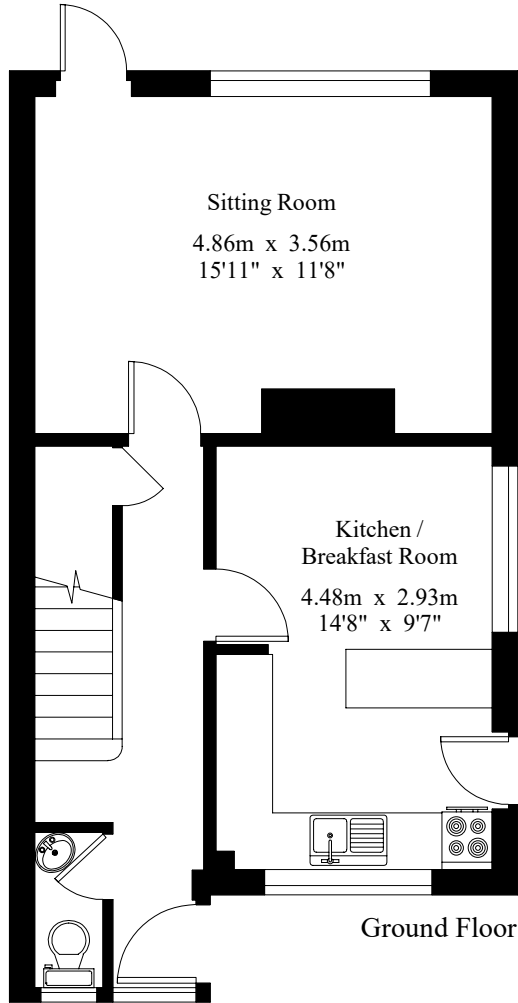

Taurlee

Gross Internal Area : 81.8 sq.m (880 sq.ft.)

For Identification Purposes Only.

© 2021 Trueplan (UK) Limited (01892) 614 881