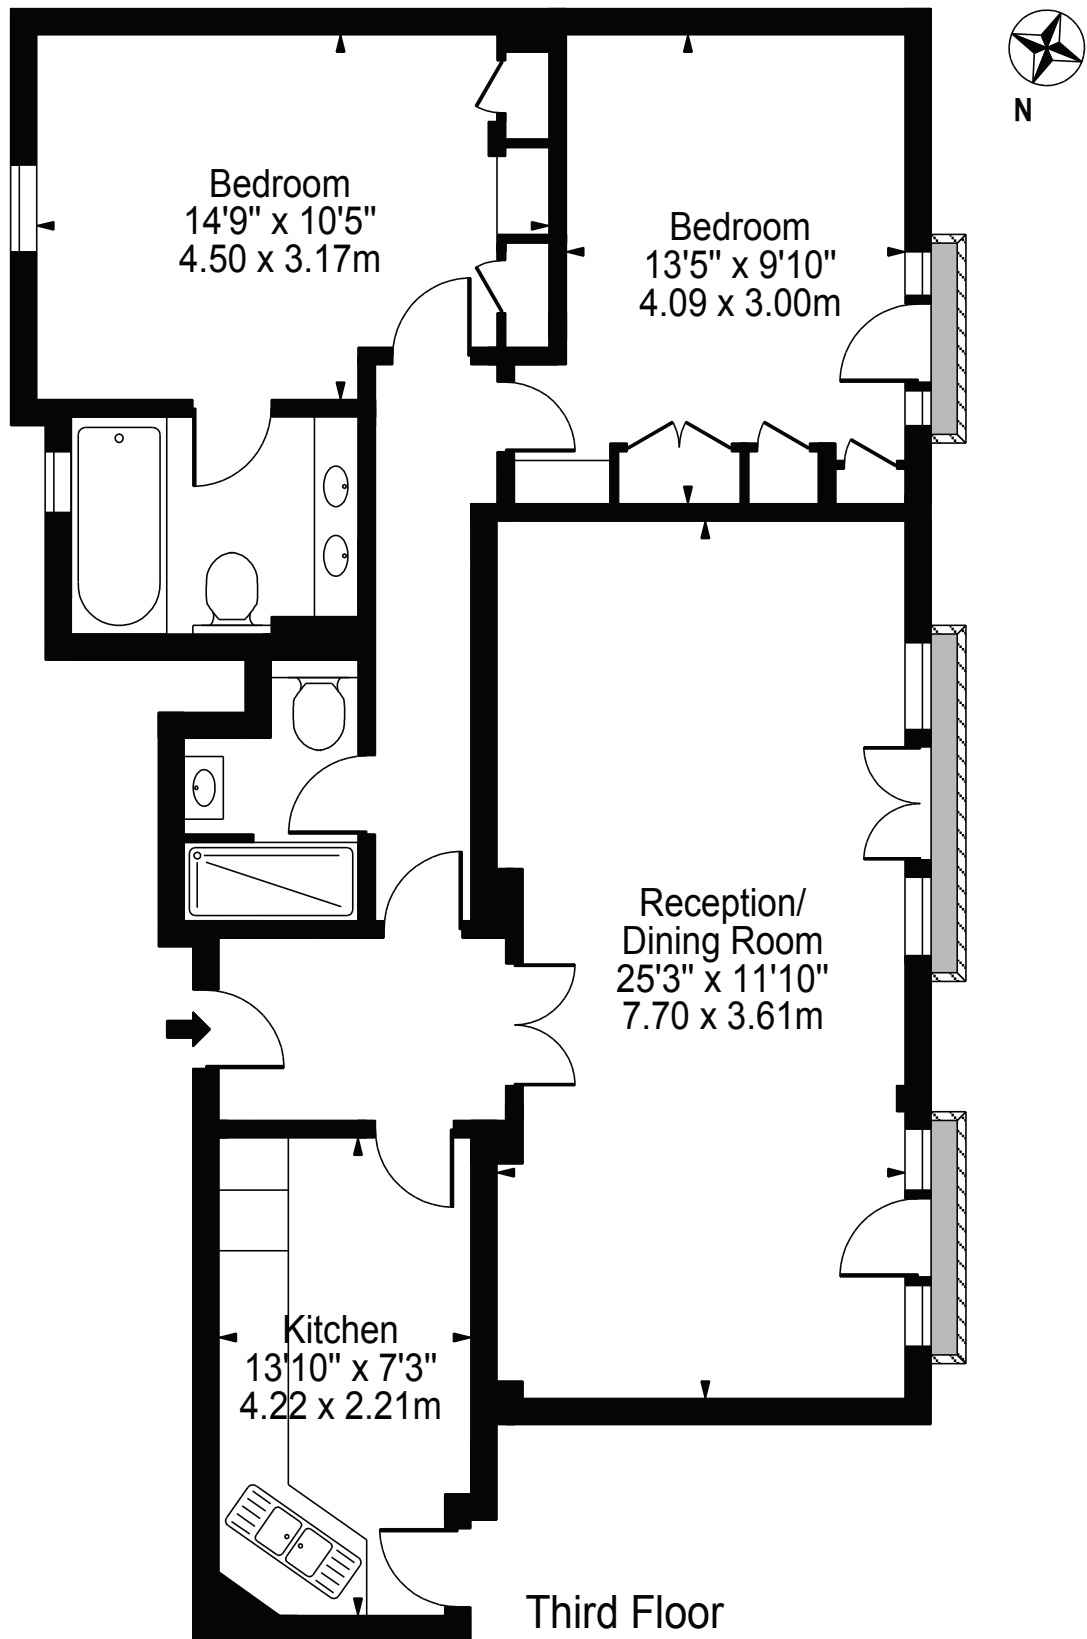

Carrington House, Hertfodt Street

Approx. Gross Internal Area 901 Sq Ft - 83.70 Sq M

For Illustration Purposes Only - Not To Scale

This floor plan should be used as a general outline for guidance only and does not constitute in whole or in part an offer or contract. Any intending purchaser or lessee should satisfy themselves by inspection, searches, enquiries and full survey as to the correctness of each statement. Any areas, measurements or distances quoted are approximate and should not be used to value a property or be the basis of any sale or let.