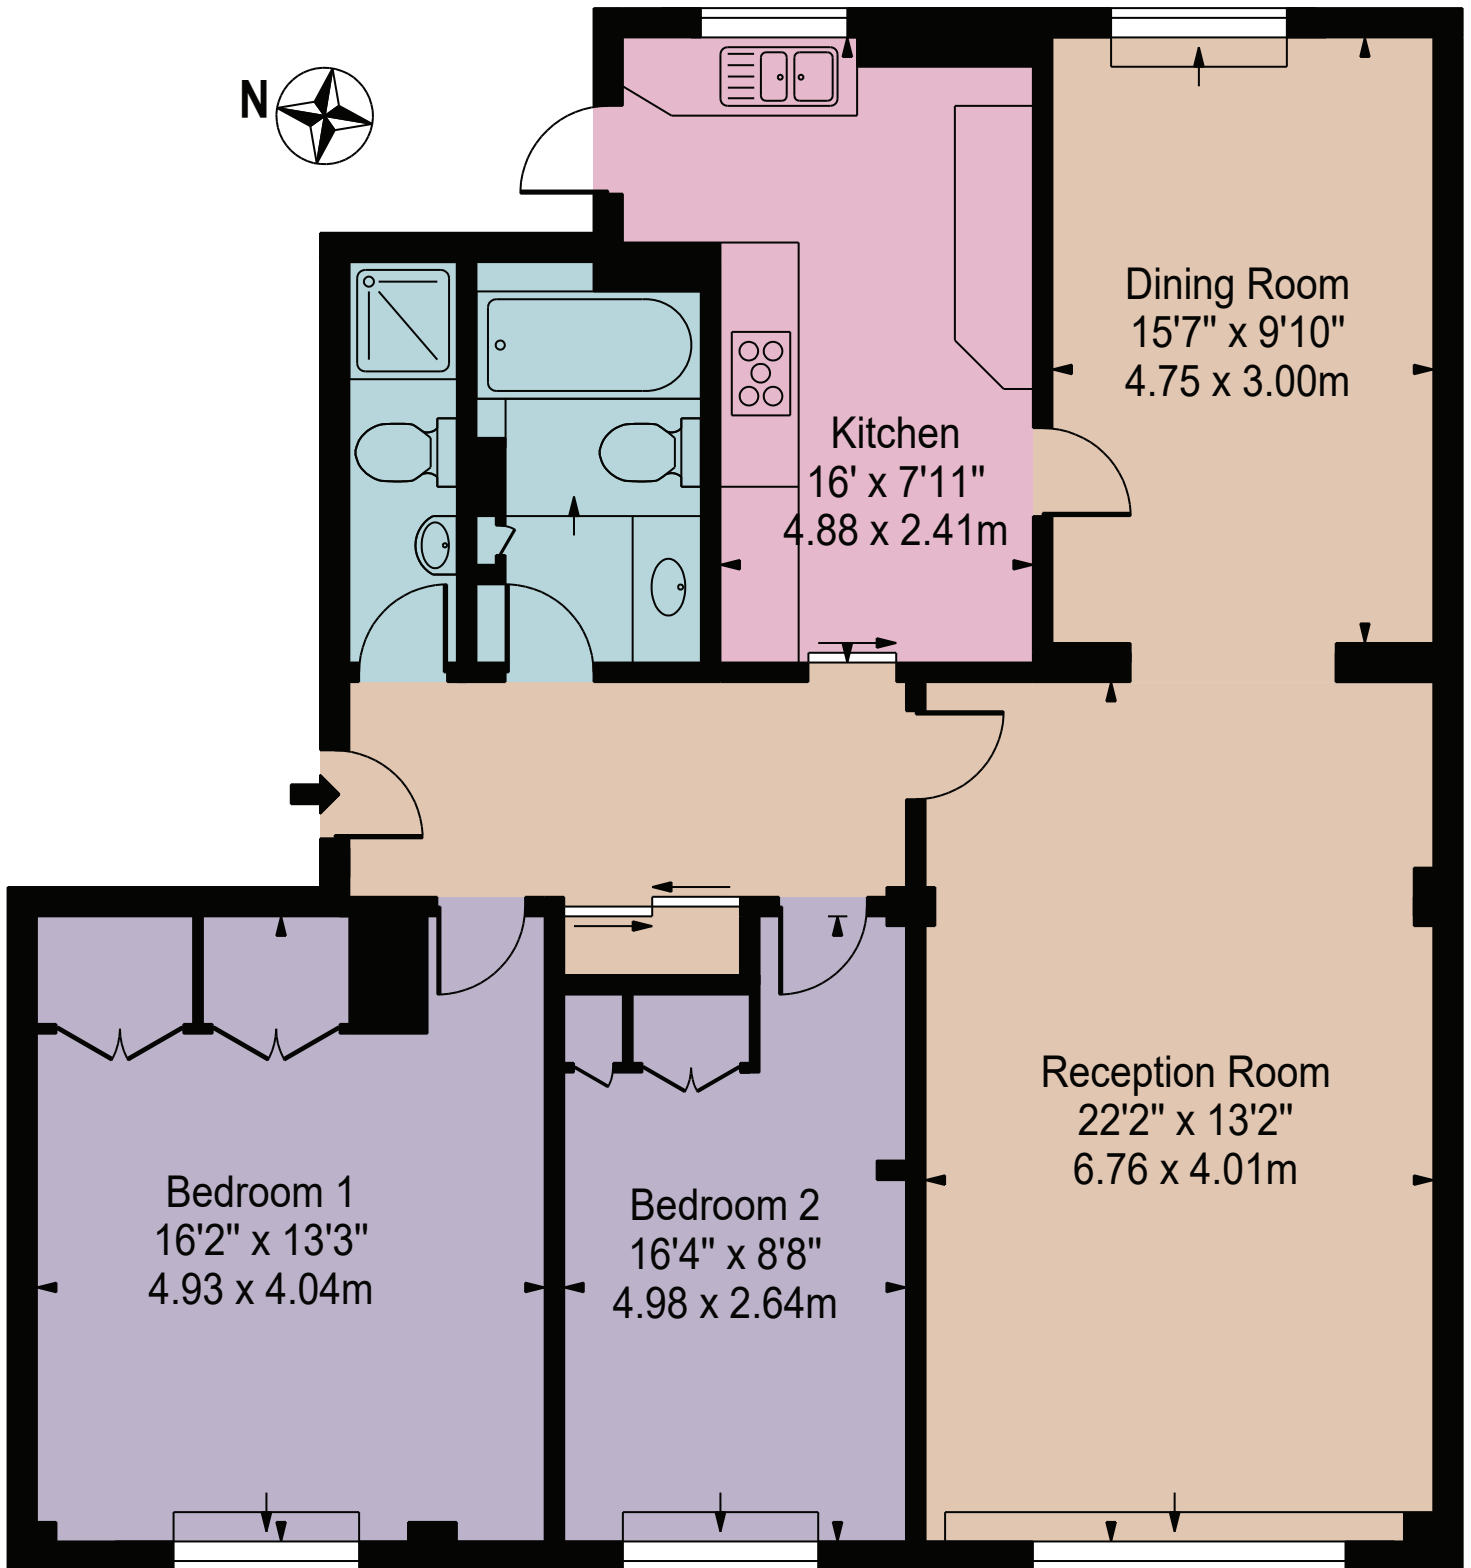

Montagu Court

Approx. Gross Internal Area 1154 Sq Ft - 107.21 Sq M

Third Floor

For Illustration Purposes Only - Not To Scale

This floor plan should be used as a general outline for guidance only and does not constitute in whole or in part an offer or contract. Any intending purchaser or lessee should satisfy themselves by inspection, searches, enquiries and full survey as to the correctness of each statement. Any areas, measurements or distances quoted are approximate and should not be used to value a property or be the basis of any sale or let.