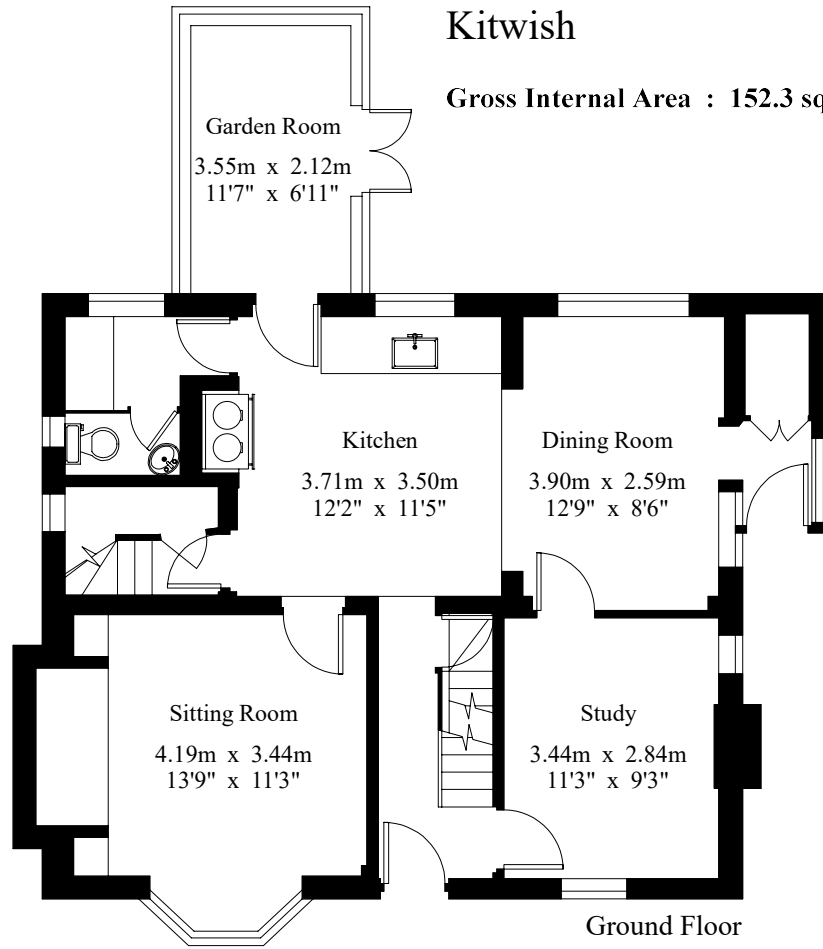

Kitwish

Gross Internal Area : 152.3 sq.m (1,639 sq.ft.)

Ground Floor

First Floor

For Identification Purposes Only.

© 2021 Trueplan (UK) Limited (01892) 614 881

Cellar