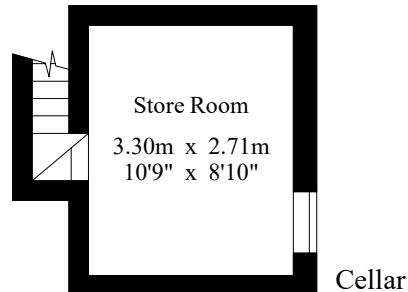

Kitwish

Gross Internal Area : 152.3 sq.m (1,639 sq.ft.)

Ground Floor

First Floor

For Identification Purposes Only.

© 2021 Trueplan (UK) Limited (01892) 614 881

Cellar