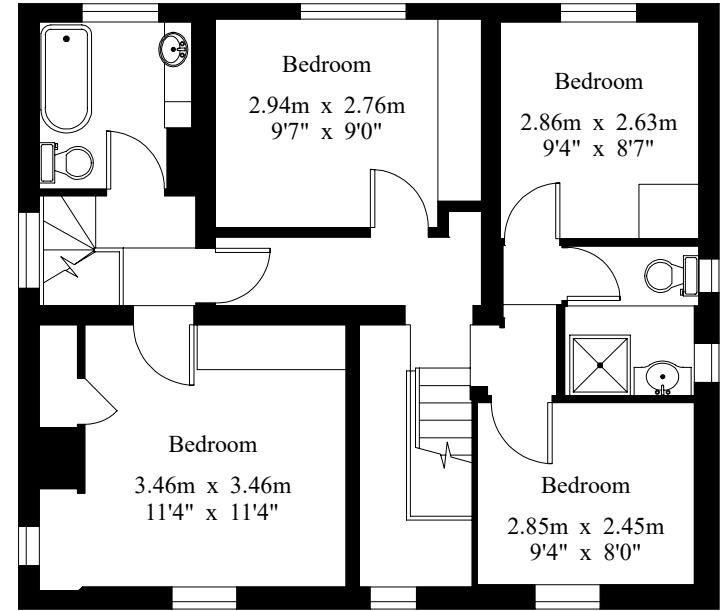

Kitwish

Gross Internal Area : 152.3 sq.m (1,639 sq.ft.)

Ground Floor

First Floor

For Identification Purposes Only.

© 2021 Trueplan (UK) Limited (01892) 614 881

Cellar