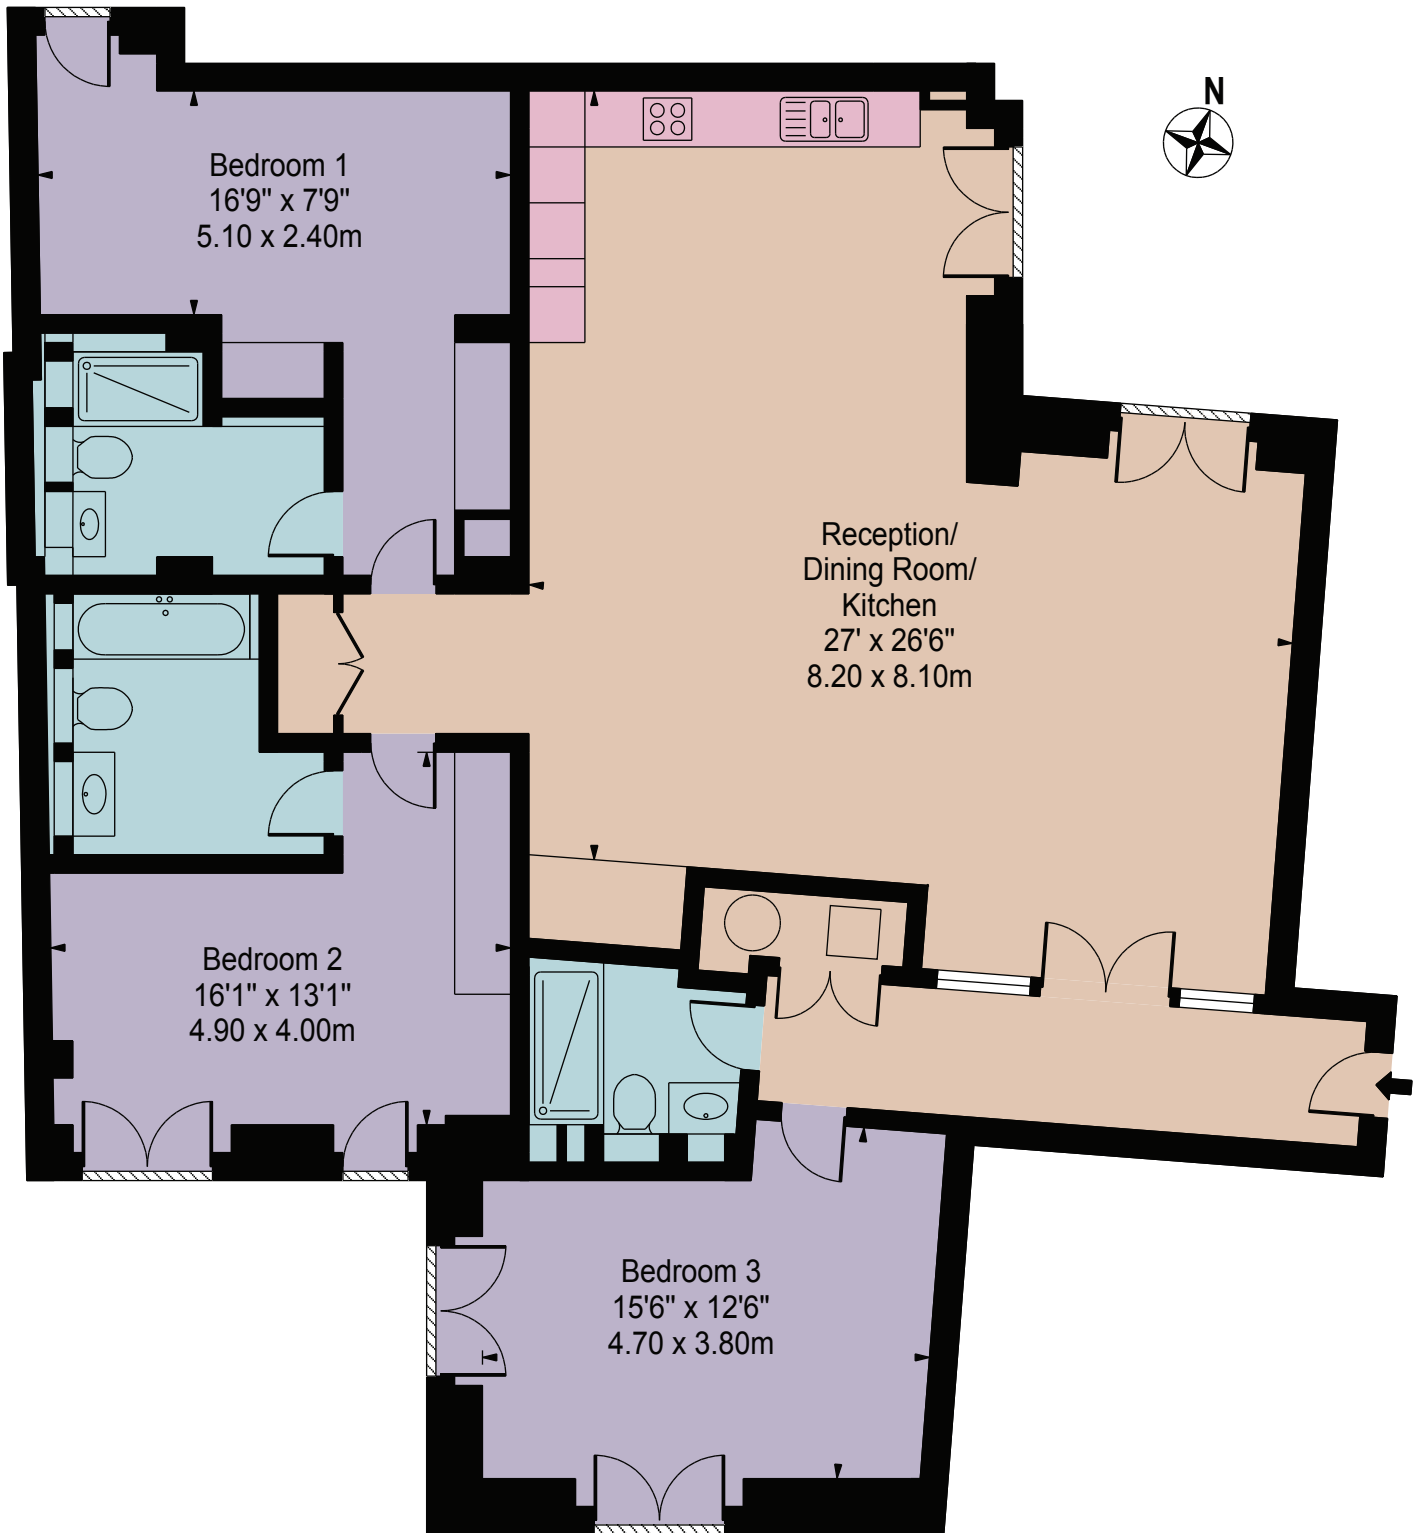

Kensington Gardens Square

Approx. Gross Internal Area 1647 Sq Ft - 153.01 Sq M

Third Floor

For Illustration Purposes Only - Not To Scale

This floor plan should be used as a general outline for guidance only and does not constitute in whole or in part an offer or contract. Any intending purchaser or lessee should satisfy themselves by inspection, searches, enquiries and full survey as to the correctness of each statement. Any areas, measurements or distances quoted are approximate and should not be used to value a property or be the basis of any sale or let.