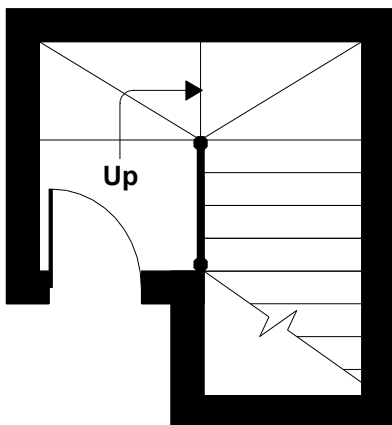

High Street, Shoreham-by-Sea, BN43

Total = 858 sq ft / 79.7 sq m

For identification only - Not to scale

3rd FLOOR

2nd FLOOR