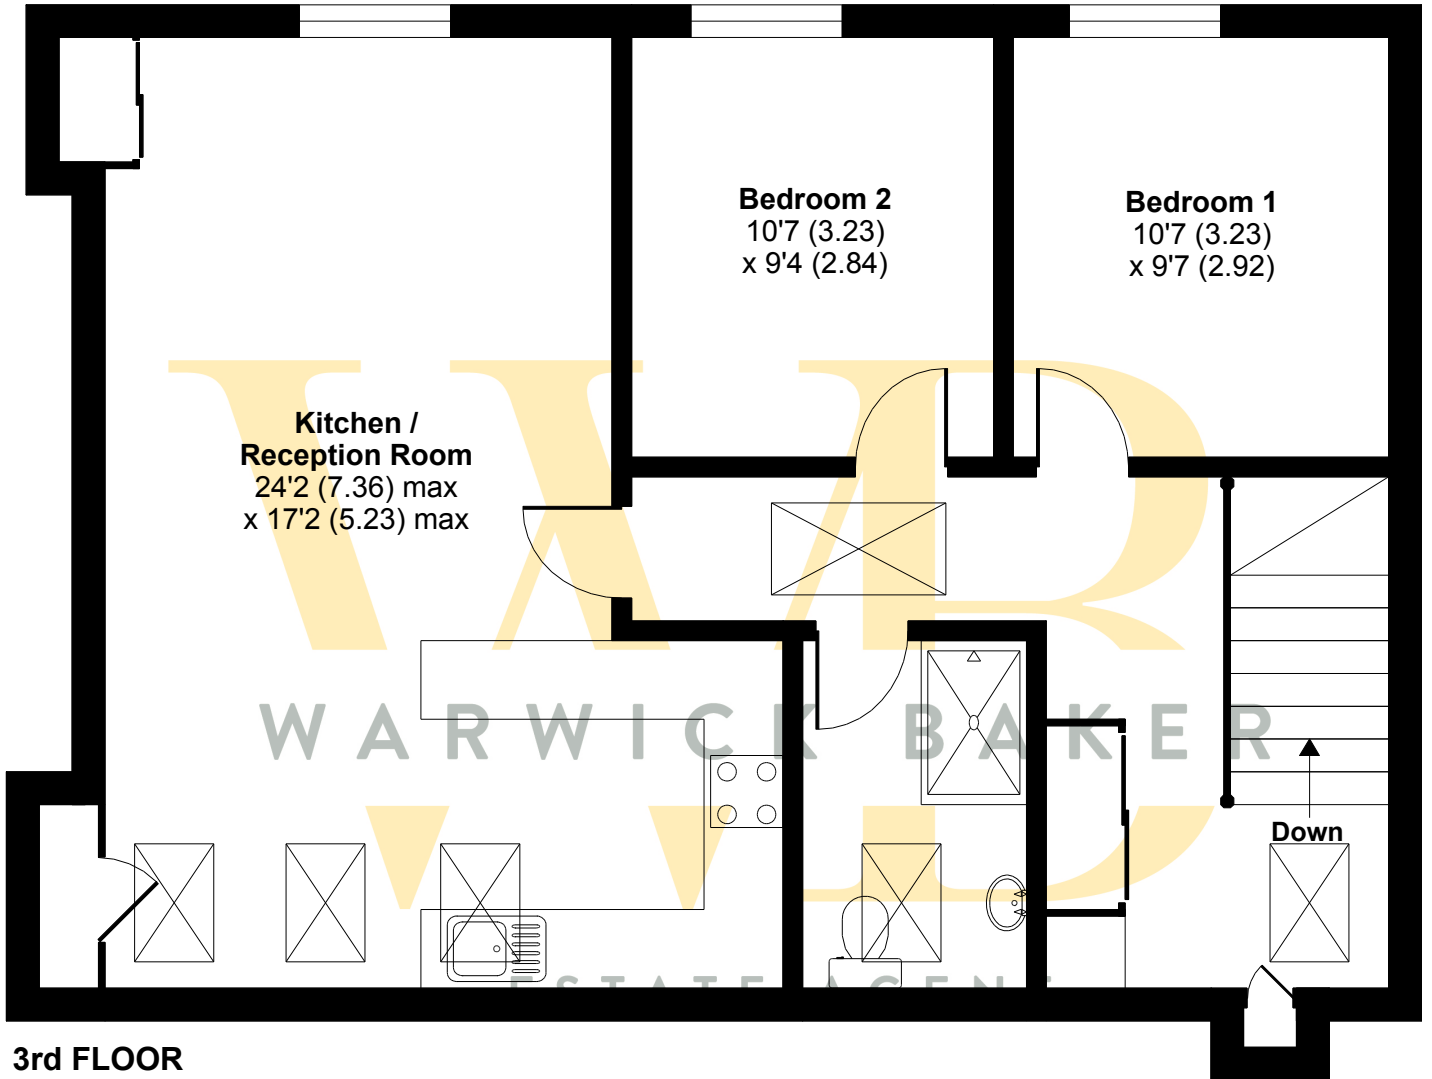

High Street, Shoreham-by-Sea, BN43

Total = 858 sq ft / 79.7 sq m

For identification only - Not to scale

3rd FLOOR

2nd FLOOR