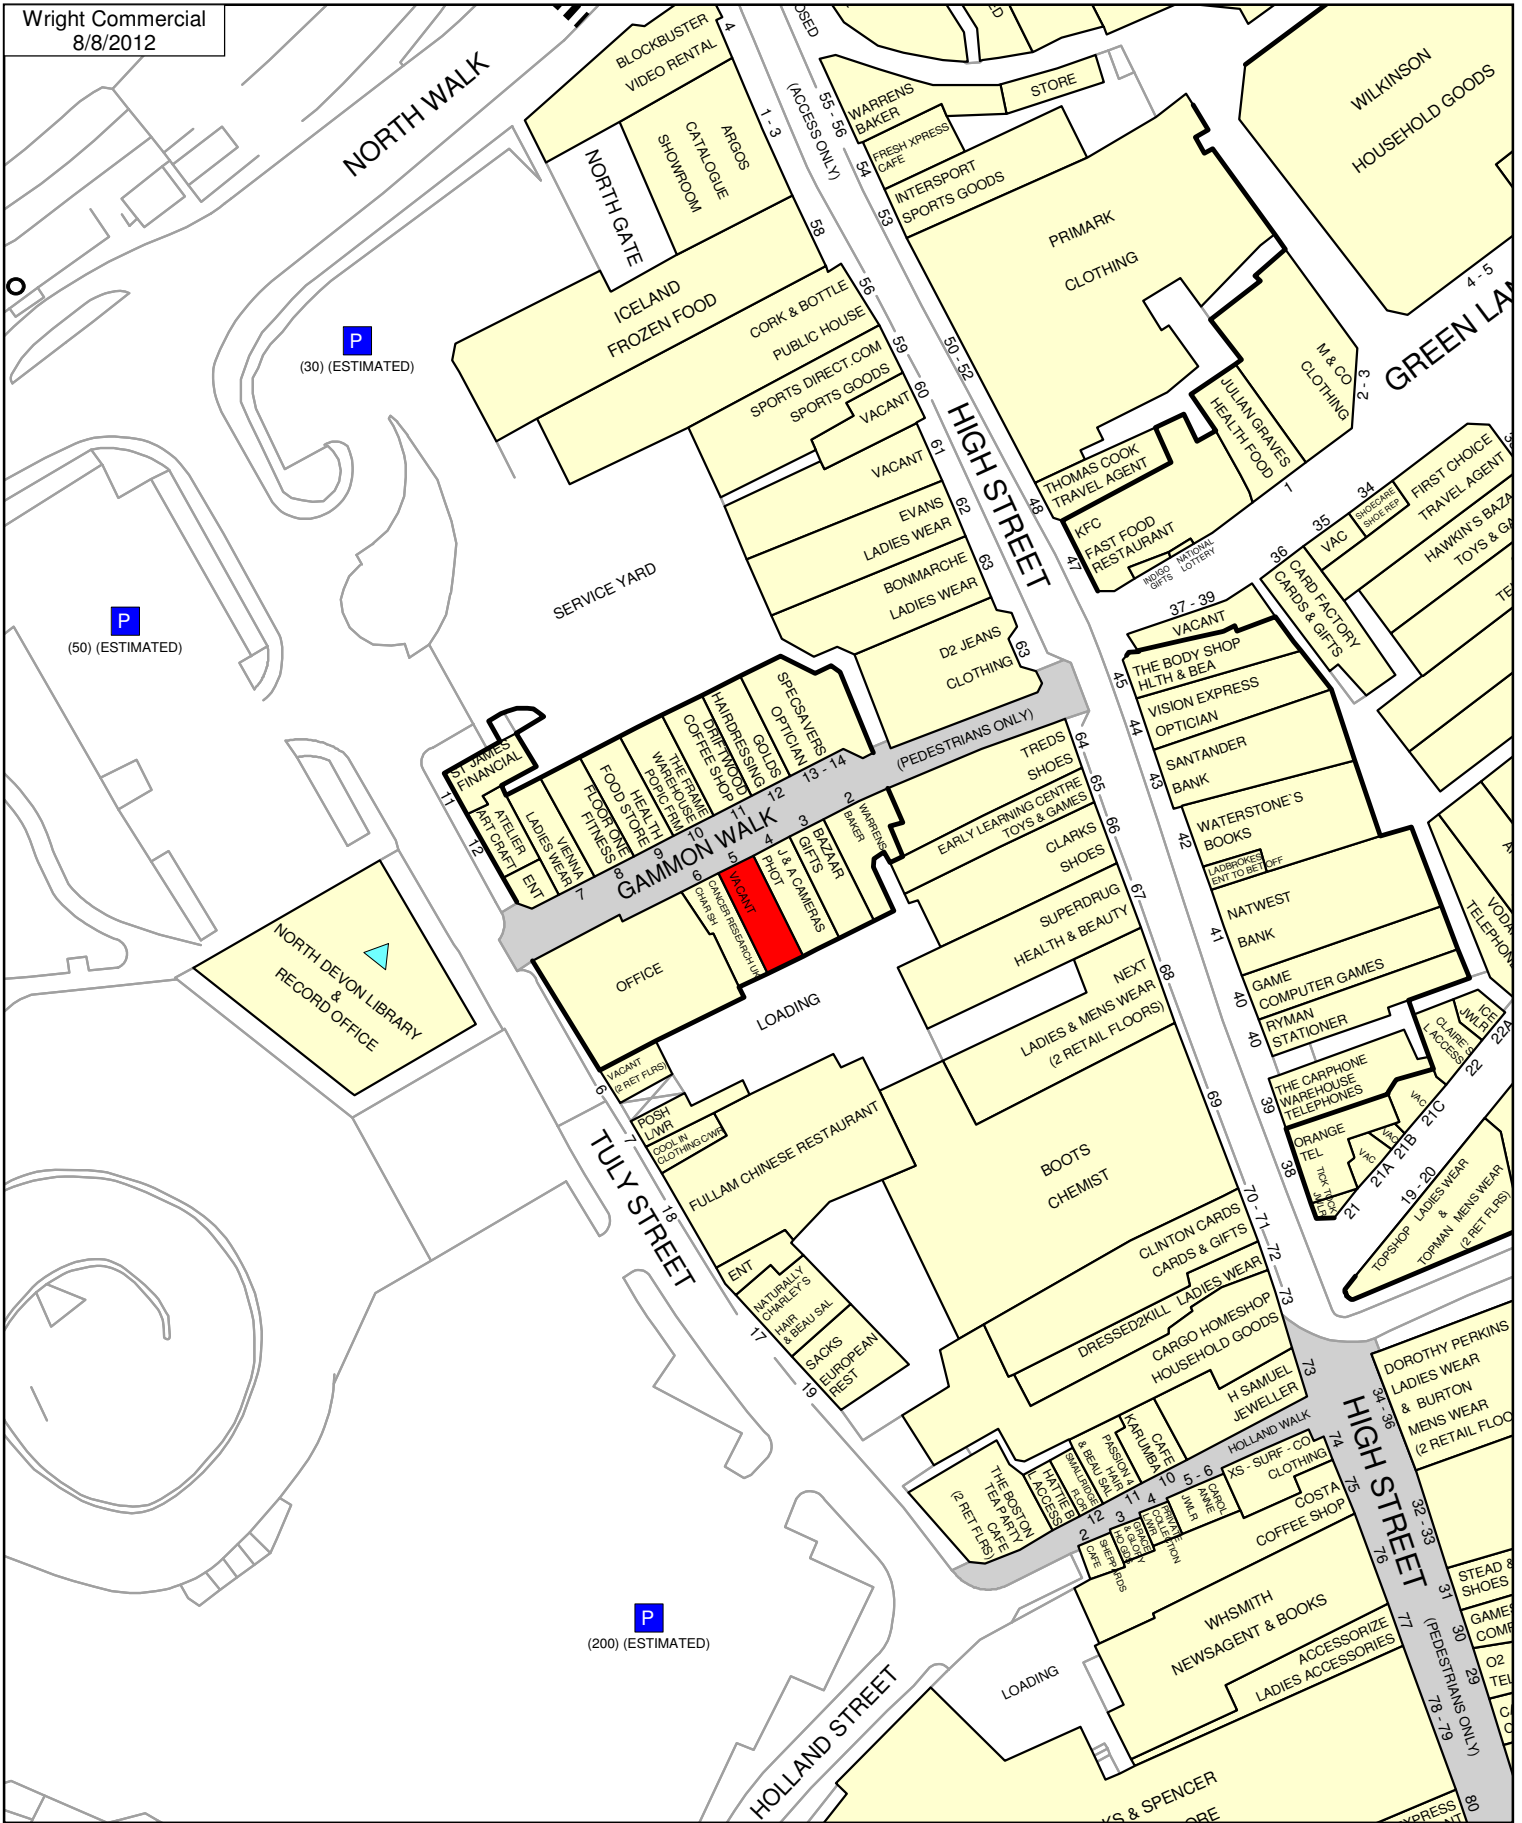

Wright Commercial
8/8/2012

50 metres

goad For more information on our products and services:
plans.co.uk
www.goadplans.co.uk
0845 6016011
goad.sales@uk.experian.com

COPYRIGHT AND CONFIDENTIALITY NOTICE
2012 Experian Ltd All Rights Reserved
This product includes mapping data licensed from Ordnance Survey © Crown Copyright 2012. Licence number PU 100017316.
Mapping sourced from Ordnance Survey
For full terms & copyright conditions visit www.goadplans.co.uk