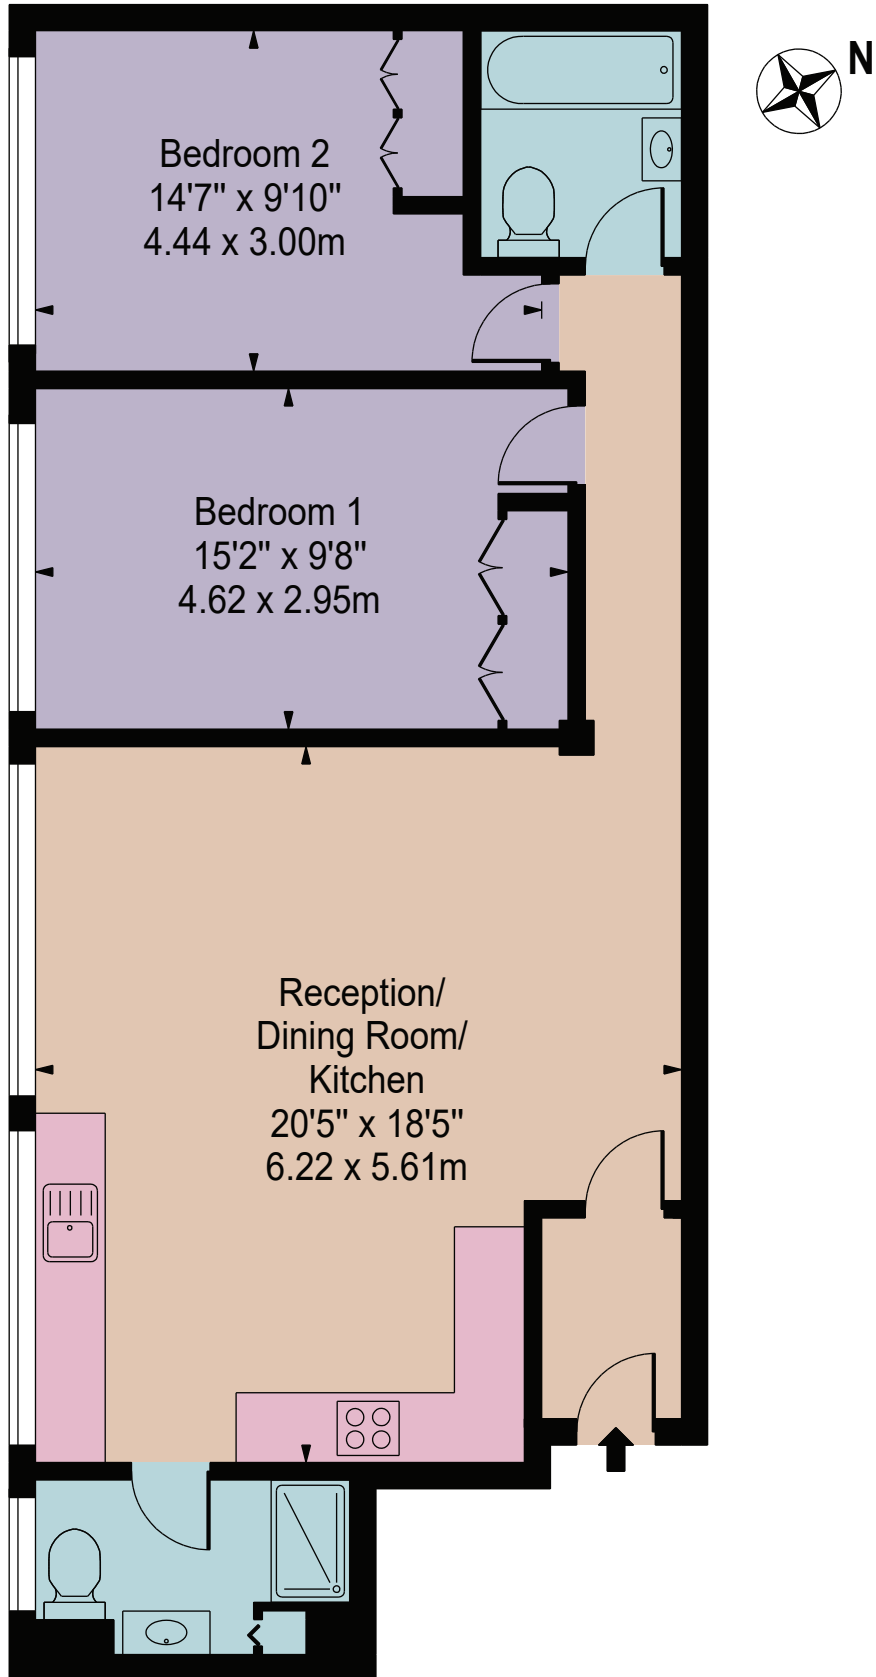

Great Portland Street

Approx. Gross Internal Area 798 Sq Ft - 74.14 Sq M

First Floor

For Illustration Purposes Only - Not To Scale

This floor plan should be used as a general outline for guidance only and does not constitute in whole or in part an offer or contract. Any intending purchaser or lessee should satisfy themselves by inspection, searches, enquiries and full survey as to the correctness of each statement. Any areas, measurements or distances quoted are approximate and should not be used to value a property or be the basis of any sale or let.