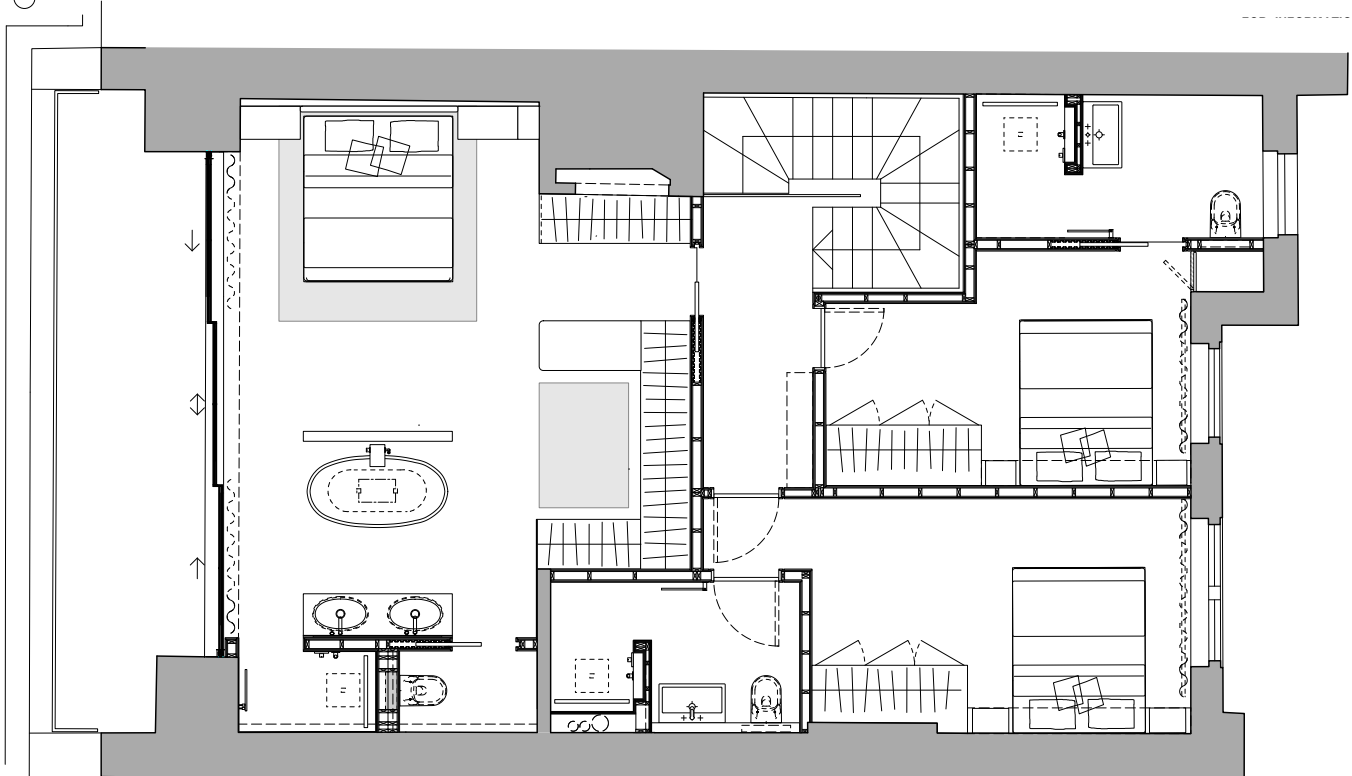

Penthouse

Eaton Place

Approx. Gross Internal Area 2041 Sq Ft - 189.62 Sq M

Approx. Gross External Area 156 Sq Ft - 14.49 Sq M

(Of Balcony)

2ND FLOOR HALF LANDING
UTILITIES

3RD FLOOR PLAN

4TH FLOOR PLAN

FOR INFORMATION

0 1000 1500 2000 mm