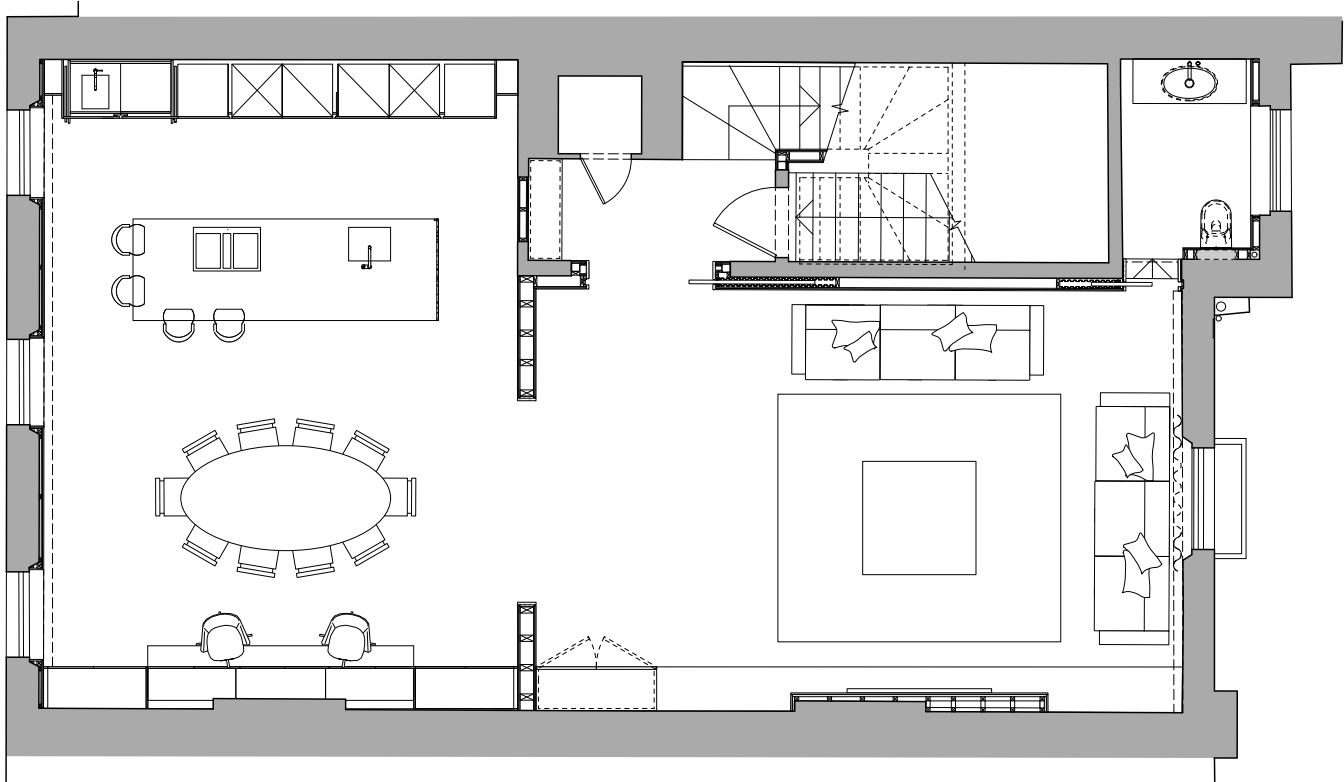

Penthouse

Eaton Place

Approx. Gross Internal Area 2041 Sq Ft - 189.62 Sq M

Approx. Gross External Area 156 Sq Ft - 14.49 Sq M

(Of Balcony)

2ND FLOOR HALF LANDING
UTILITIES

3RD FLOOR PLAN

4TH FLOOR PLAN

FOR INFORMATION

0 1000 1500 2000 mm