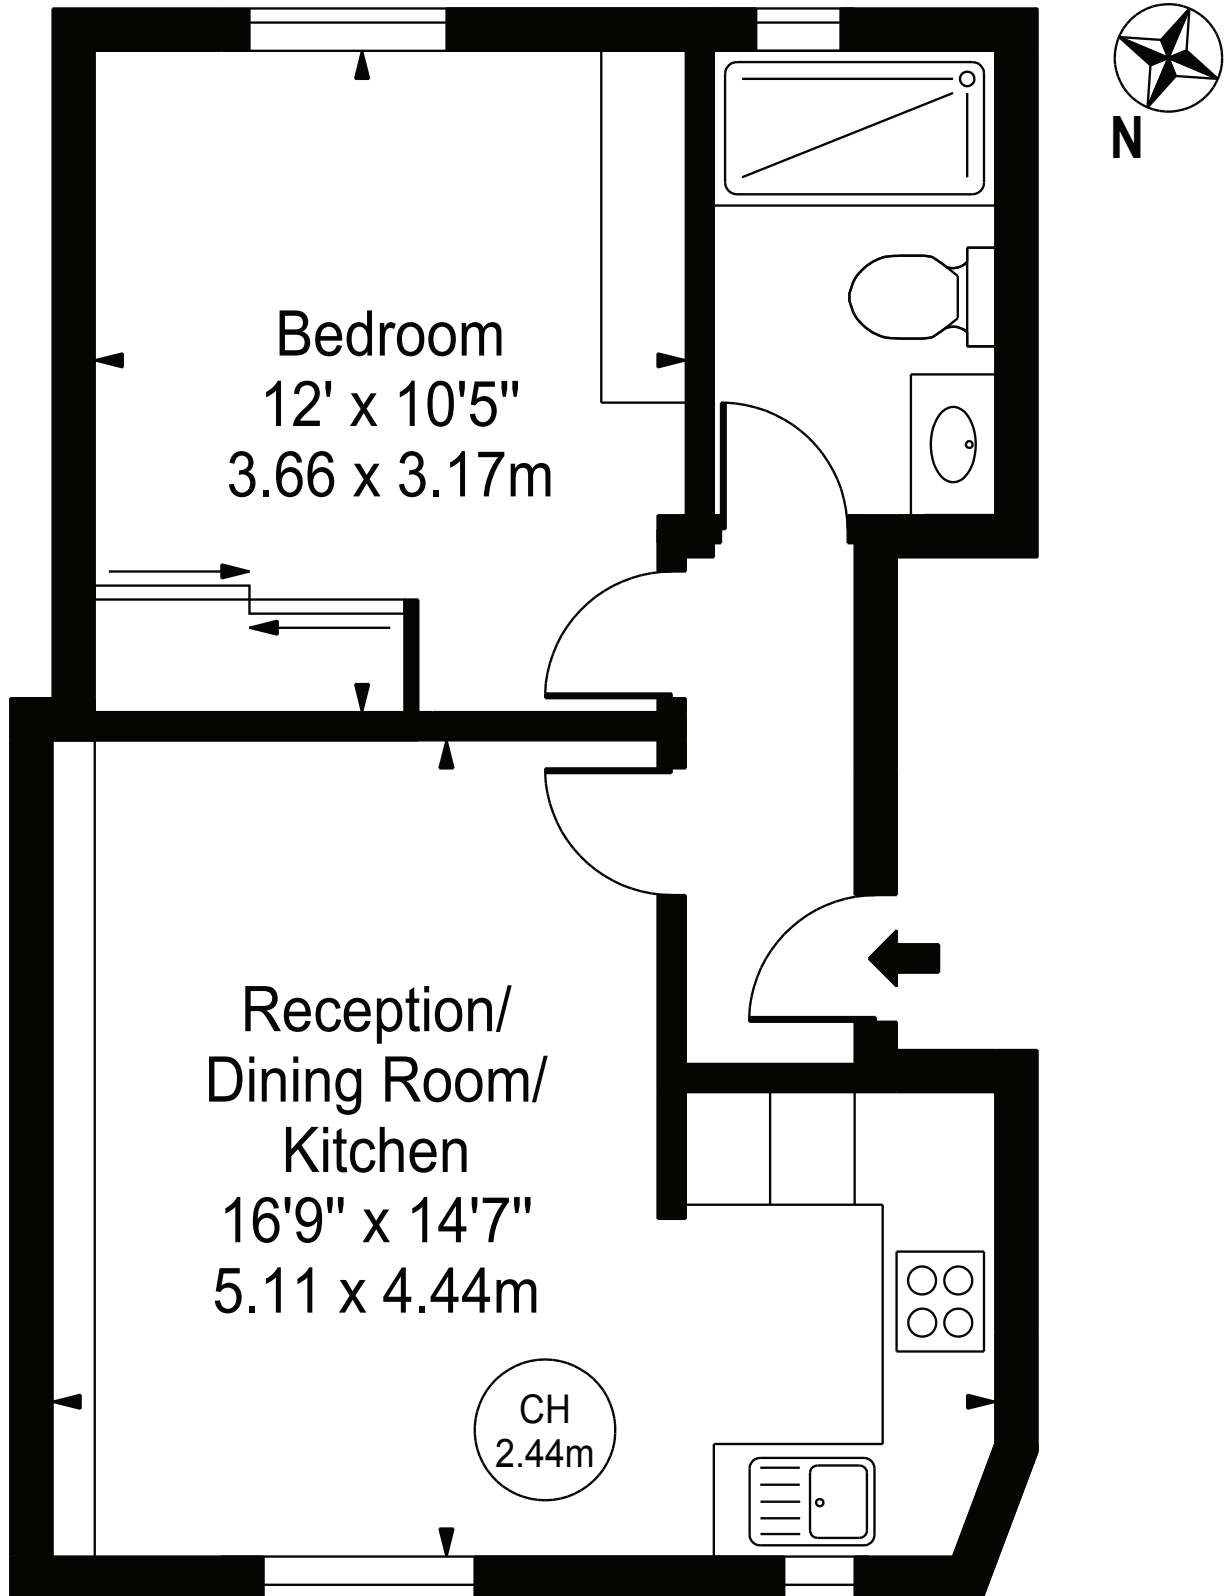

Red Lion Yard

Approx. Gross Internal Area 412 Sq Ft - 38.28 Sq M

First Floor

For Illustration Purposes Only - Not To Scale

This floor plan should be used as a general outline for guidance only and does not constitute in whole or in part an offer or contract. Any intending purchaser or lessee should satisfy themselves by inspection, searches, enquiries and full survey as to the correctness of each statement. Any areas, measurements or distances quoted are approximate and should not be used to value a property or be the basis of any sale or let.