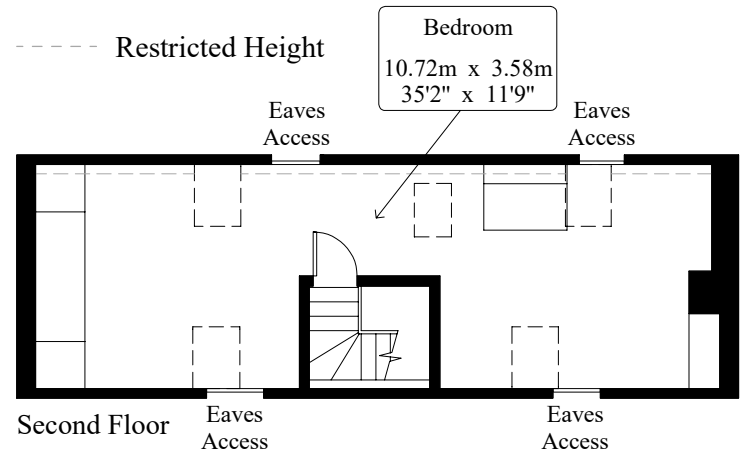

First Floor

Ground Floor

Petley Wood Farmhouse

House - Gross Internal Area : 219.3 sq.m (2360 sq.ft.)
 Garage - Gross Internal Area : 37.7 sq.m (405 sq.ft.)

For Identification Purposes Only.

© 2020 Trueplan (UK) Limited (01892) 614 881