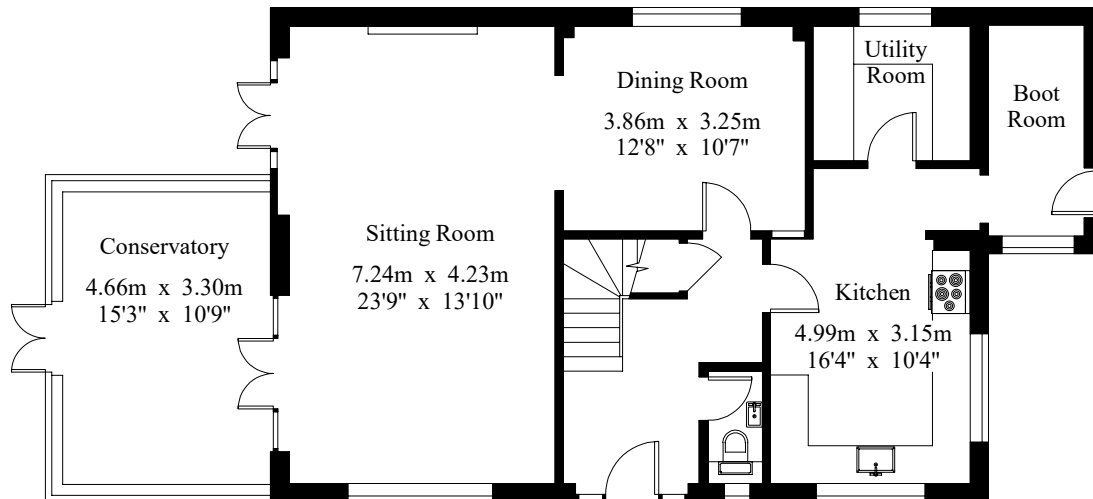

First Floor

Ground Floor

Petley Wood Farmhouse

House - Gross Internal Area : 219.3 sq.m (2360 sq.ft.)
 Garage - Gross Internal Area : 37.7 sq.m (405 sq.ft.)

For Identification Purposes Only.

© 2020 Trueplan (UK) Limited (01892) 614 881