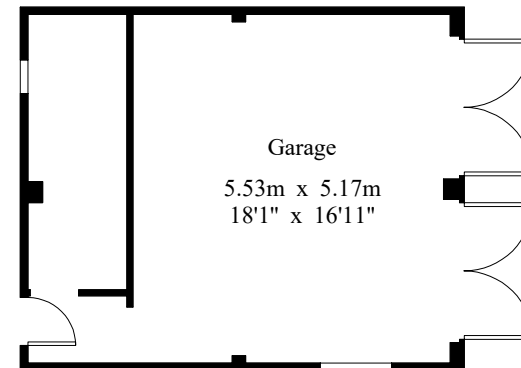

First Floor

Ground Floor

Petley Wood Farmhouse

House - Gross Internal Area : 219.3 sq.m (2360 sq.ft.)
 Garage - Gross Internal Area : 37.7 sq.m (405 sq.ft.)

For Identification Purposes Only.

© 2020 Trueplan (UK) Limited (01892) 614 881