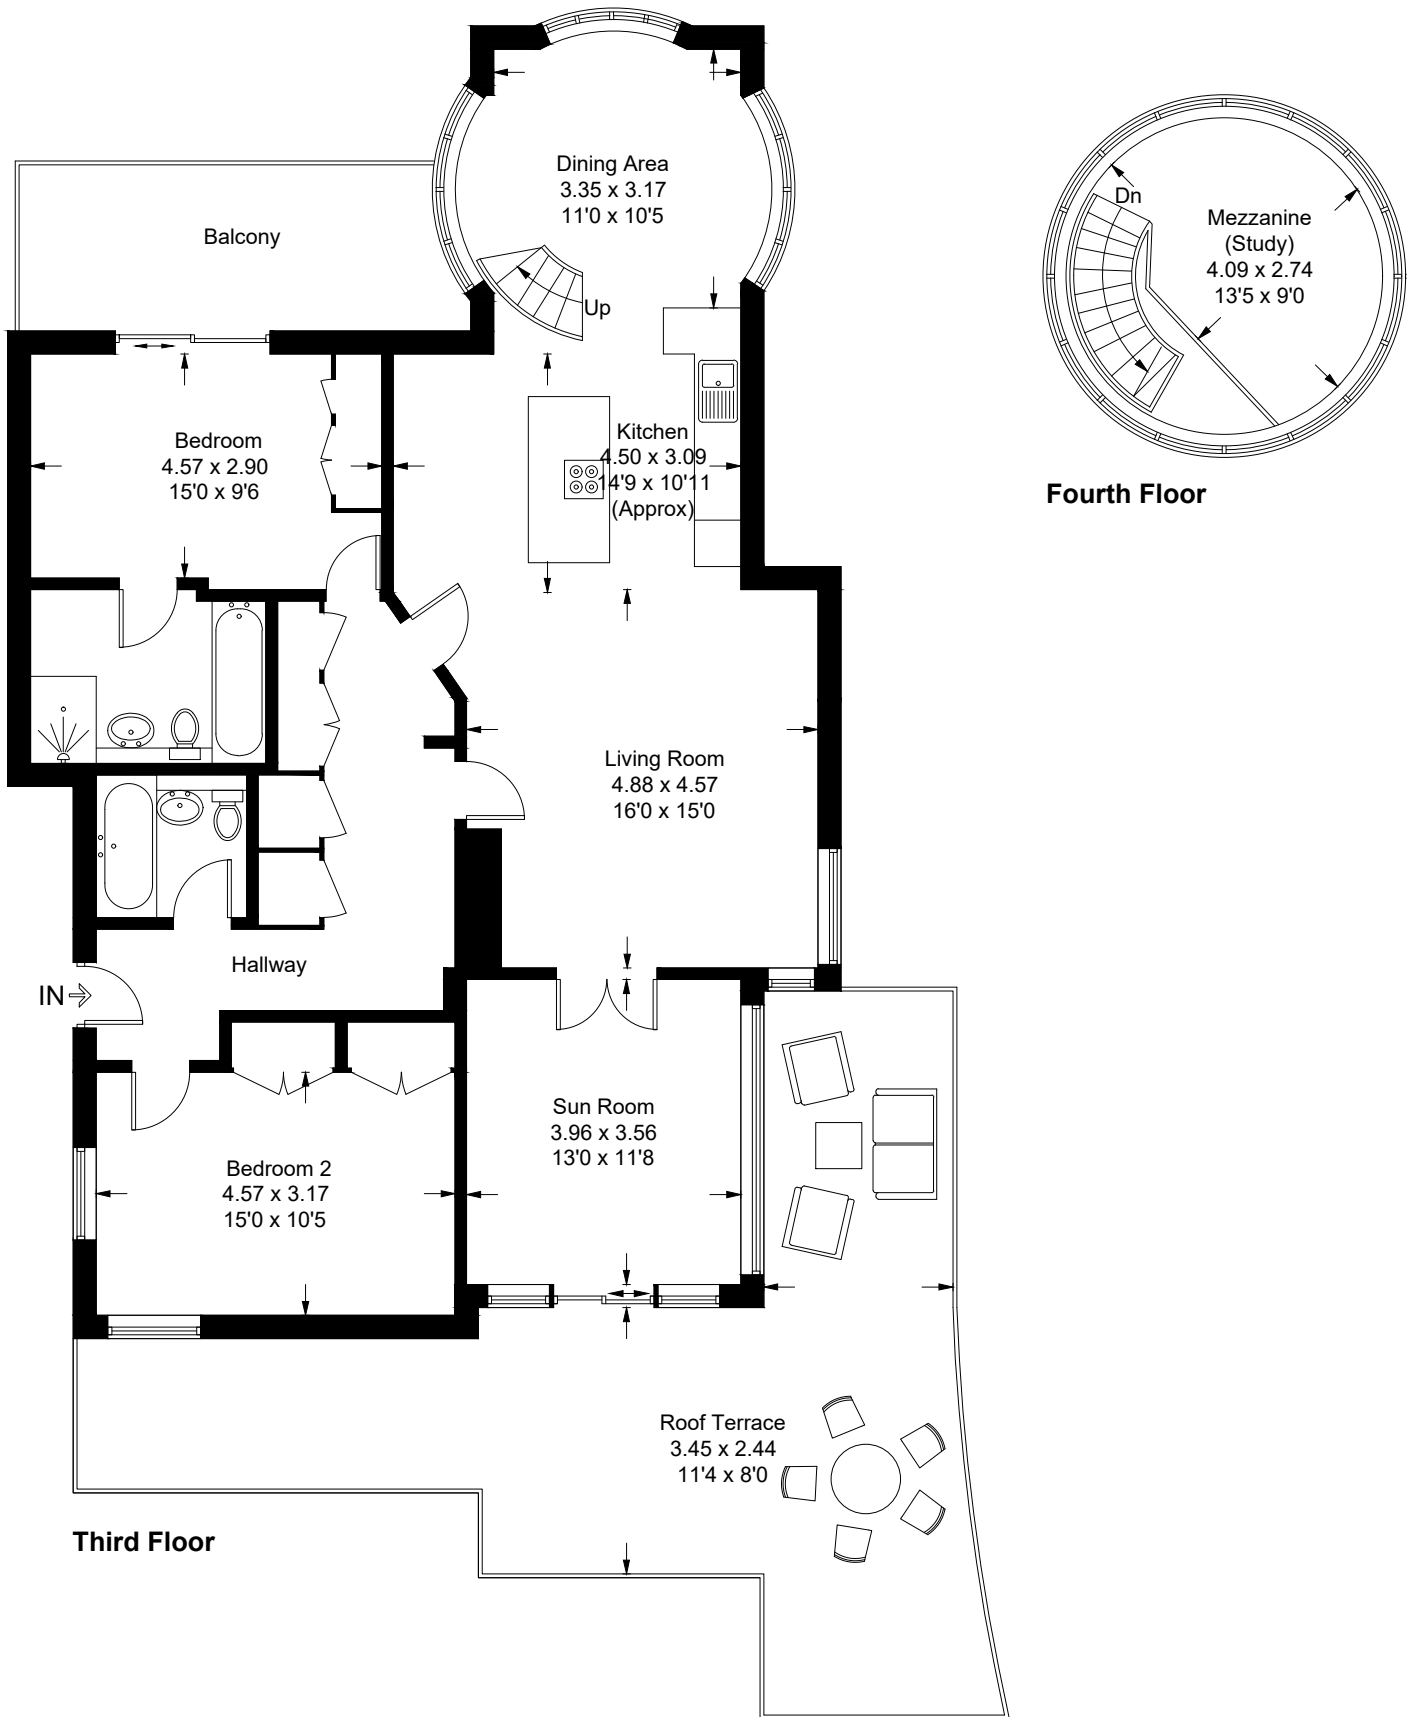

21 St. Nicholas Court, Ipswich

Approximate Gross Internal Area = 140.2 sq m / 1509 sq ft

Illustration for identification purposes only, measurements are approximate, not to scale. floorplansUsketch.com © (ID741189)