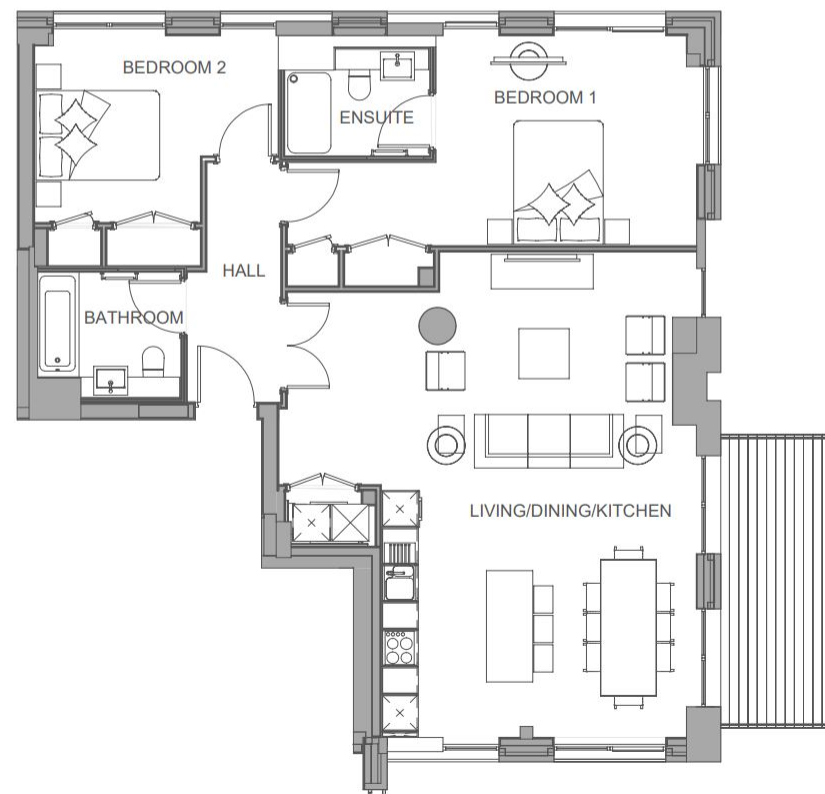

THE BRICK

Loft Apartments 29, 35, 46 & 54
(floors 2, 3, 4 & 5)

2 bedrooms

Dimensions

95 M²

1023 SQ^{FT}

LIVING/DINING/KITCHEN

7700mm x 6764mm

25'3 x 22'2

BEDROOM 1

4.05m x 3.40m

13'3 x 11'2

BEDROOM 2

3.94m x 3.03m

12'11 x 9'11