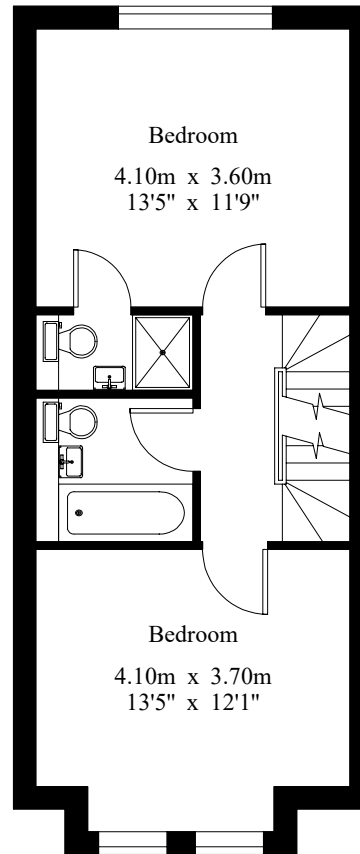

# 2 Park View Cottages

Gross Internal Area : 112.6 sq.m (1212 sq.ft.)

Ground Floor

First Floor

----- Restricted Height

Second Floor

For Identification Purposes Only.

© 2020 Trueplan (UK) Limited (01892) 614 881