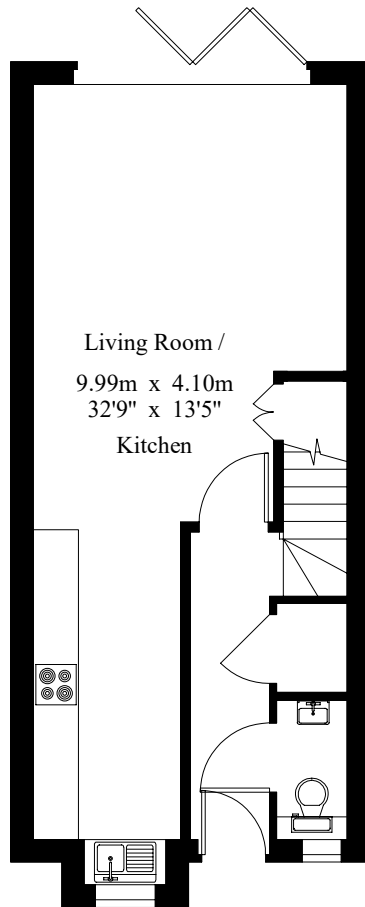

# 2 Park View Cottages

Gross Internal Area : 112.6 sq.m (1212 sq.ft.)

Ground Floor

First Floor

----- Restricted Height

Second Floor

For Identification Purposes Only.

© 2020 Trueplan (UK) Limited (01892) 614 881