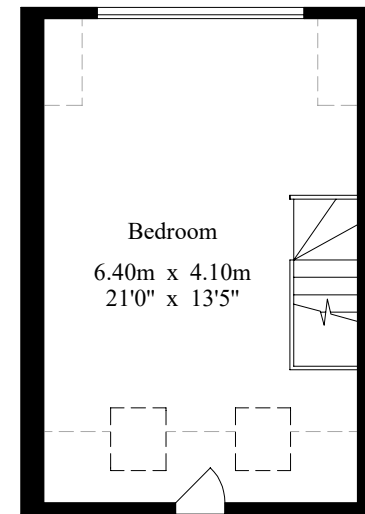

# 2 Park View Cottages

Gross Internal Area : 112.6 sq.m (1212 sq.ft.)

Ground Floor

First Floor

----- Restricted Height

Second Floor

For Identification Purposes Only.

© 2020 Trueplan (UK) Limited (01892) 614 881