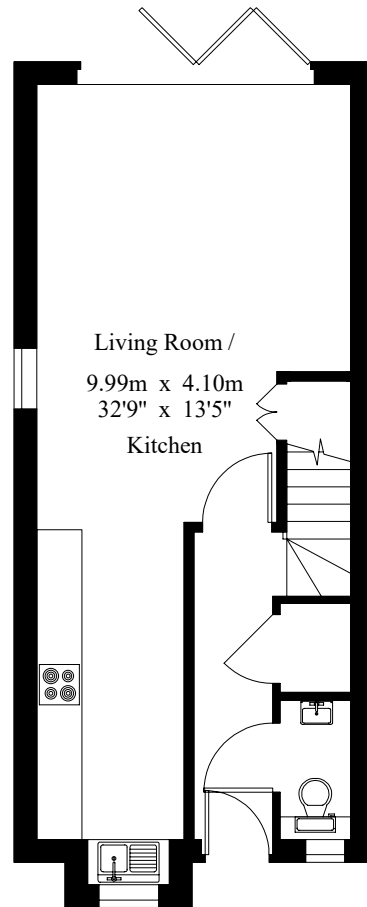

1 Park View Cottages

Gross Internal Area : 86.0 sq.m (925 sq.ft.)

Ground Floor

First Floor

For Identification Purposes Only.

© 2020 Trueplan (UK) Limited (01892) 614 881