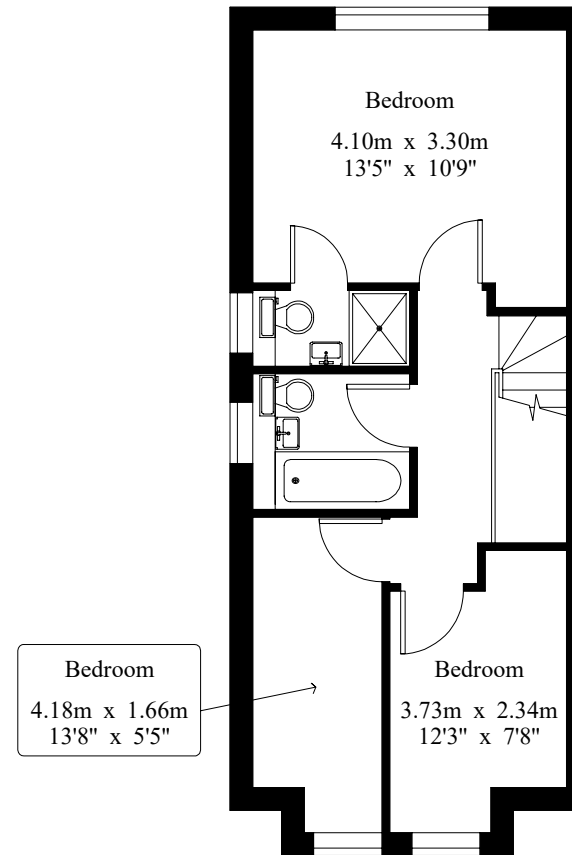

1 Park View Cottages

Gross Internal Area : 86.0 sq.m (925 sq.ft.)

Ground Floor

First Floor

For Identification Purposes Only.

© 2020 Trueplan (UK) Limited (01892) 614 881