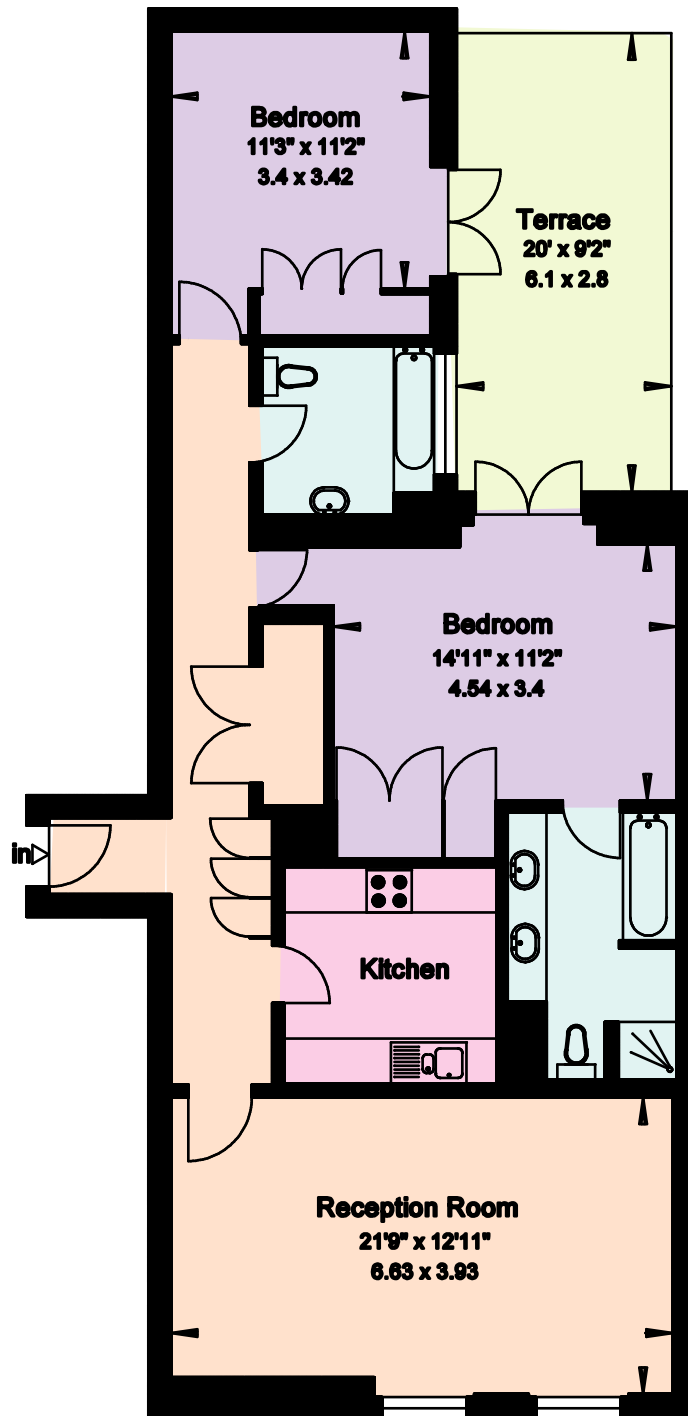

# Astor House

Craven Hill Gardens

London W2

Gross Internal Area = 100 sq. metres  
1082 sq. feet

Lower Ground Floor