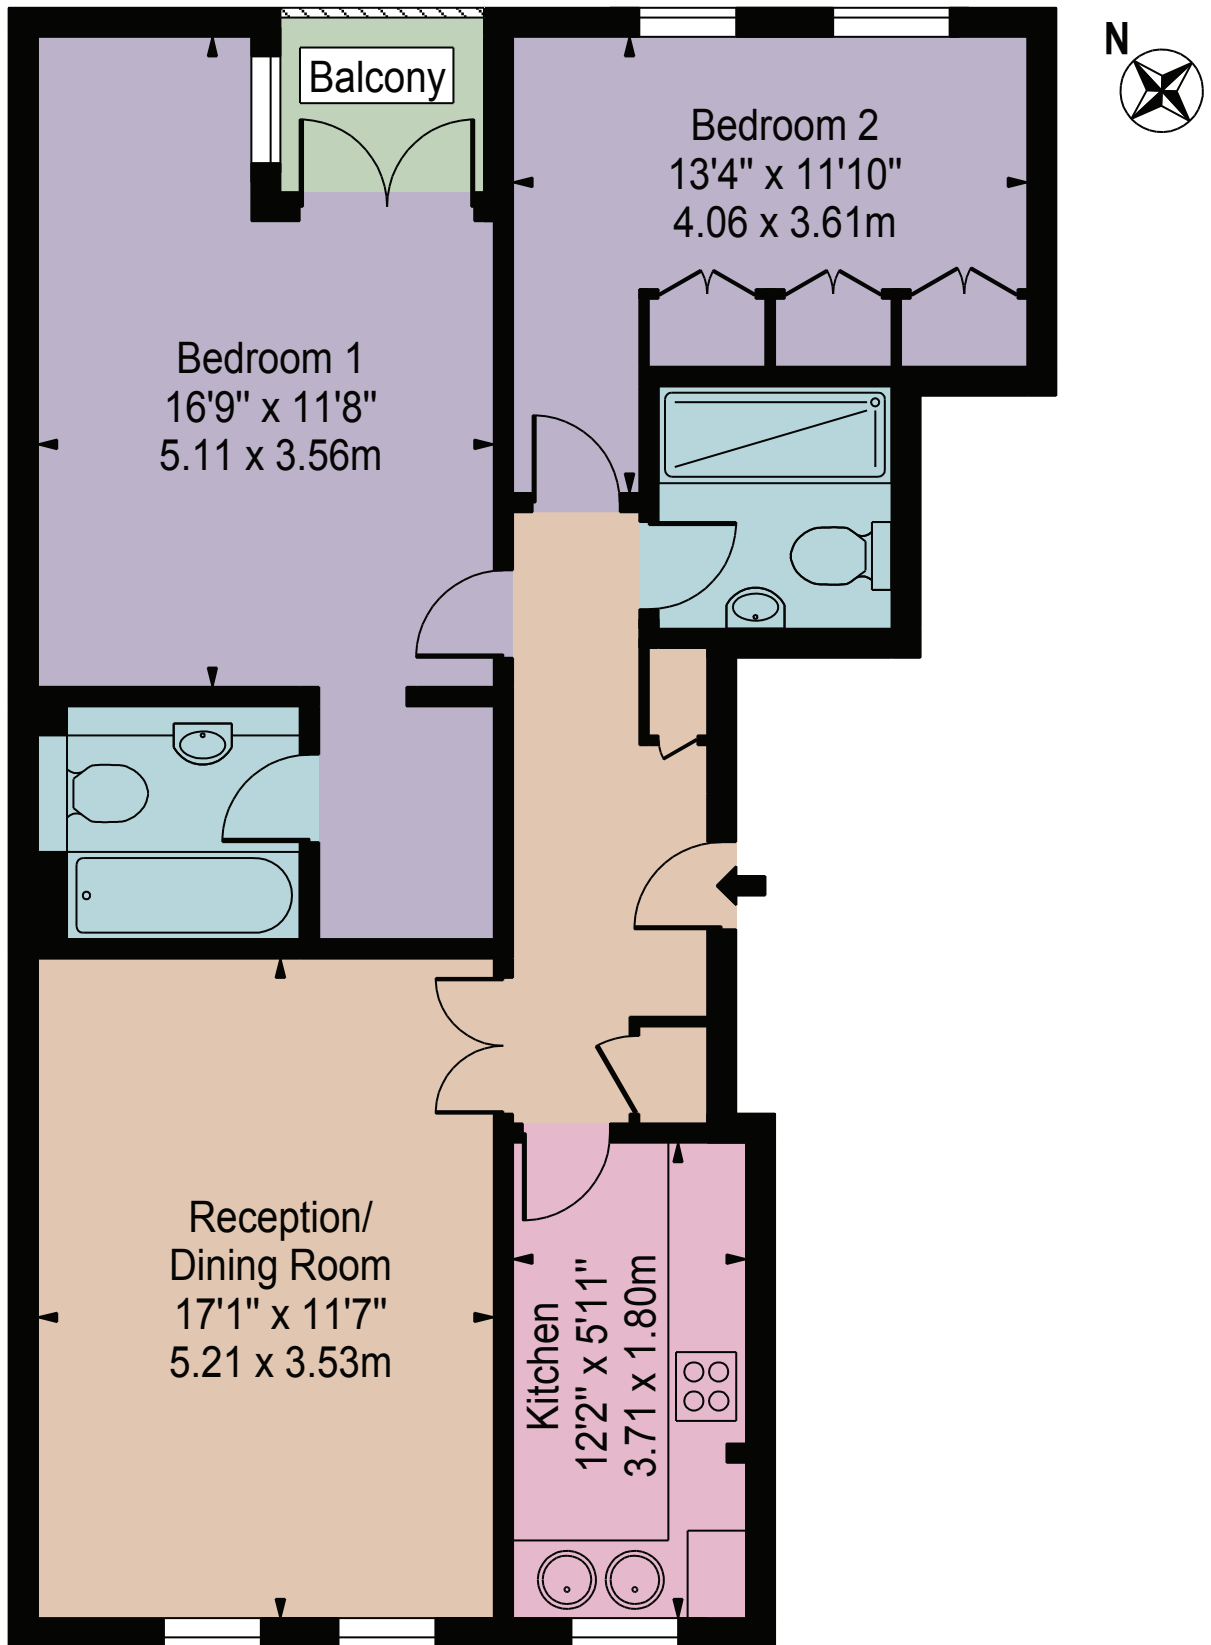

Varsity Court

Approx. Gross Internal Area 785 Sq Ft - 72.93 Sq M

Second Floor

For Illustration Purposes Only - Not To Scale

This floor plan should be used as a general outline for guidance only and does not constitute in whole or in part an offer or contract. Any intending purchaser or lessee should satisfy themselves by inspection, searches, enquiries and full survey as to the correctness of each statement. Any areas, measurements or distances quoted are approximate and should not be used to value a property or be the basis of any sale or let.