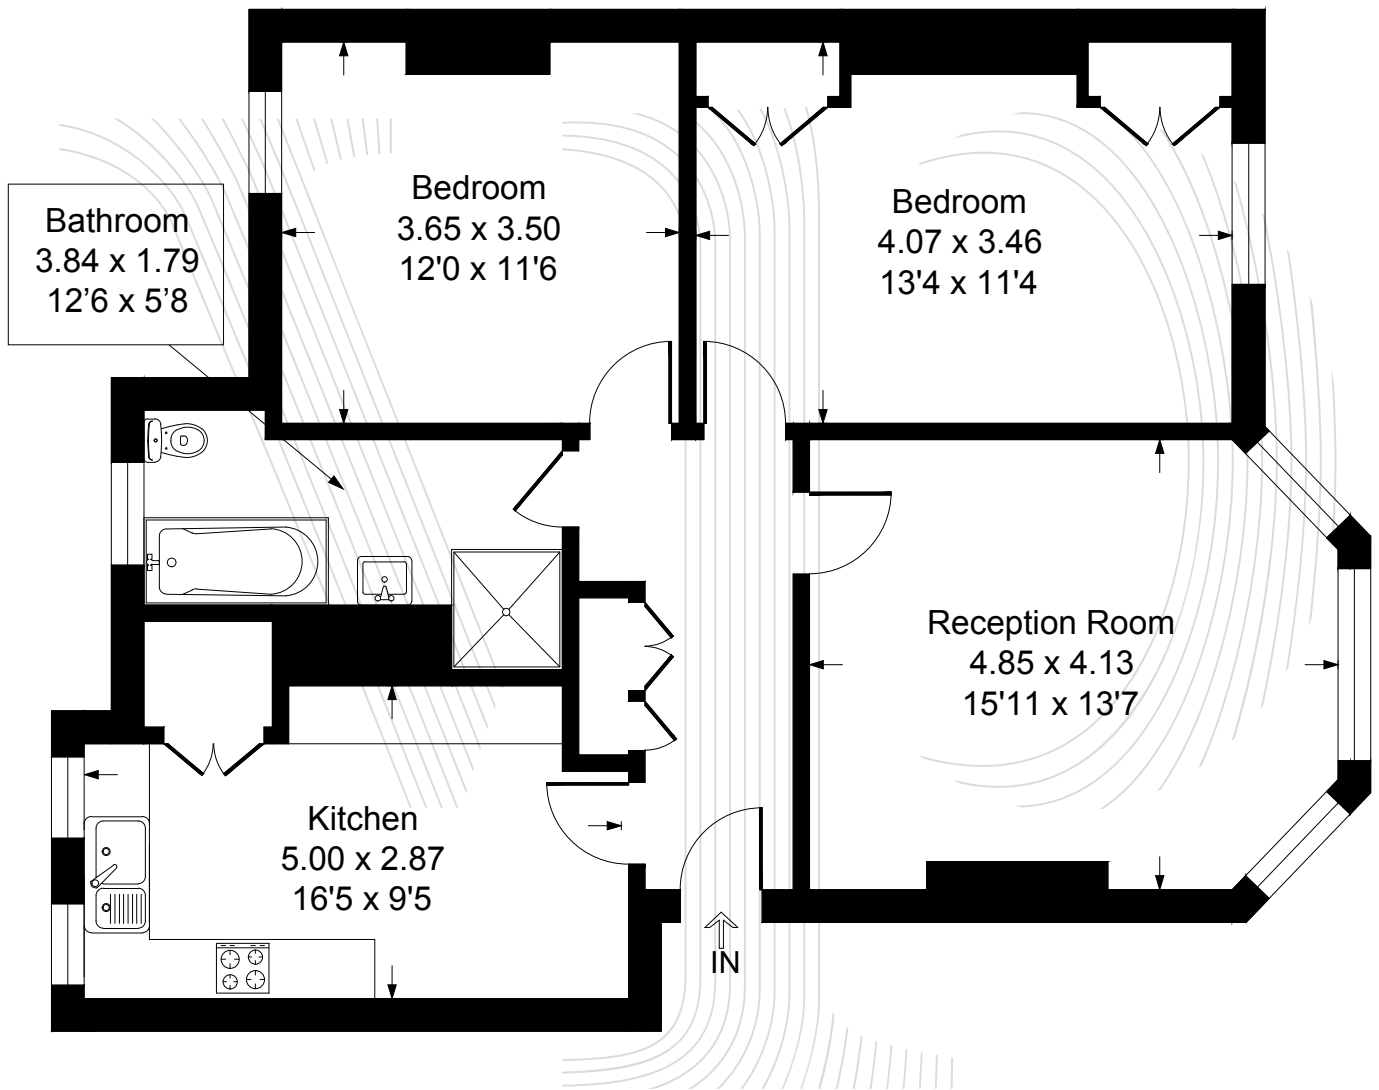

Castelnau Gardens, London, SW13

Approximate Gross Internal Area = 82 sq m / 882 sq ft

First Floor