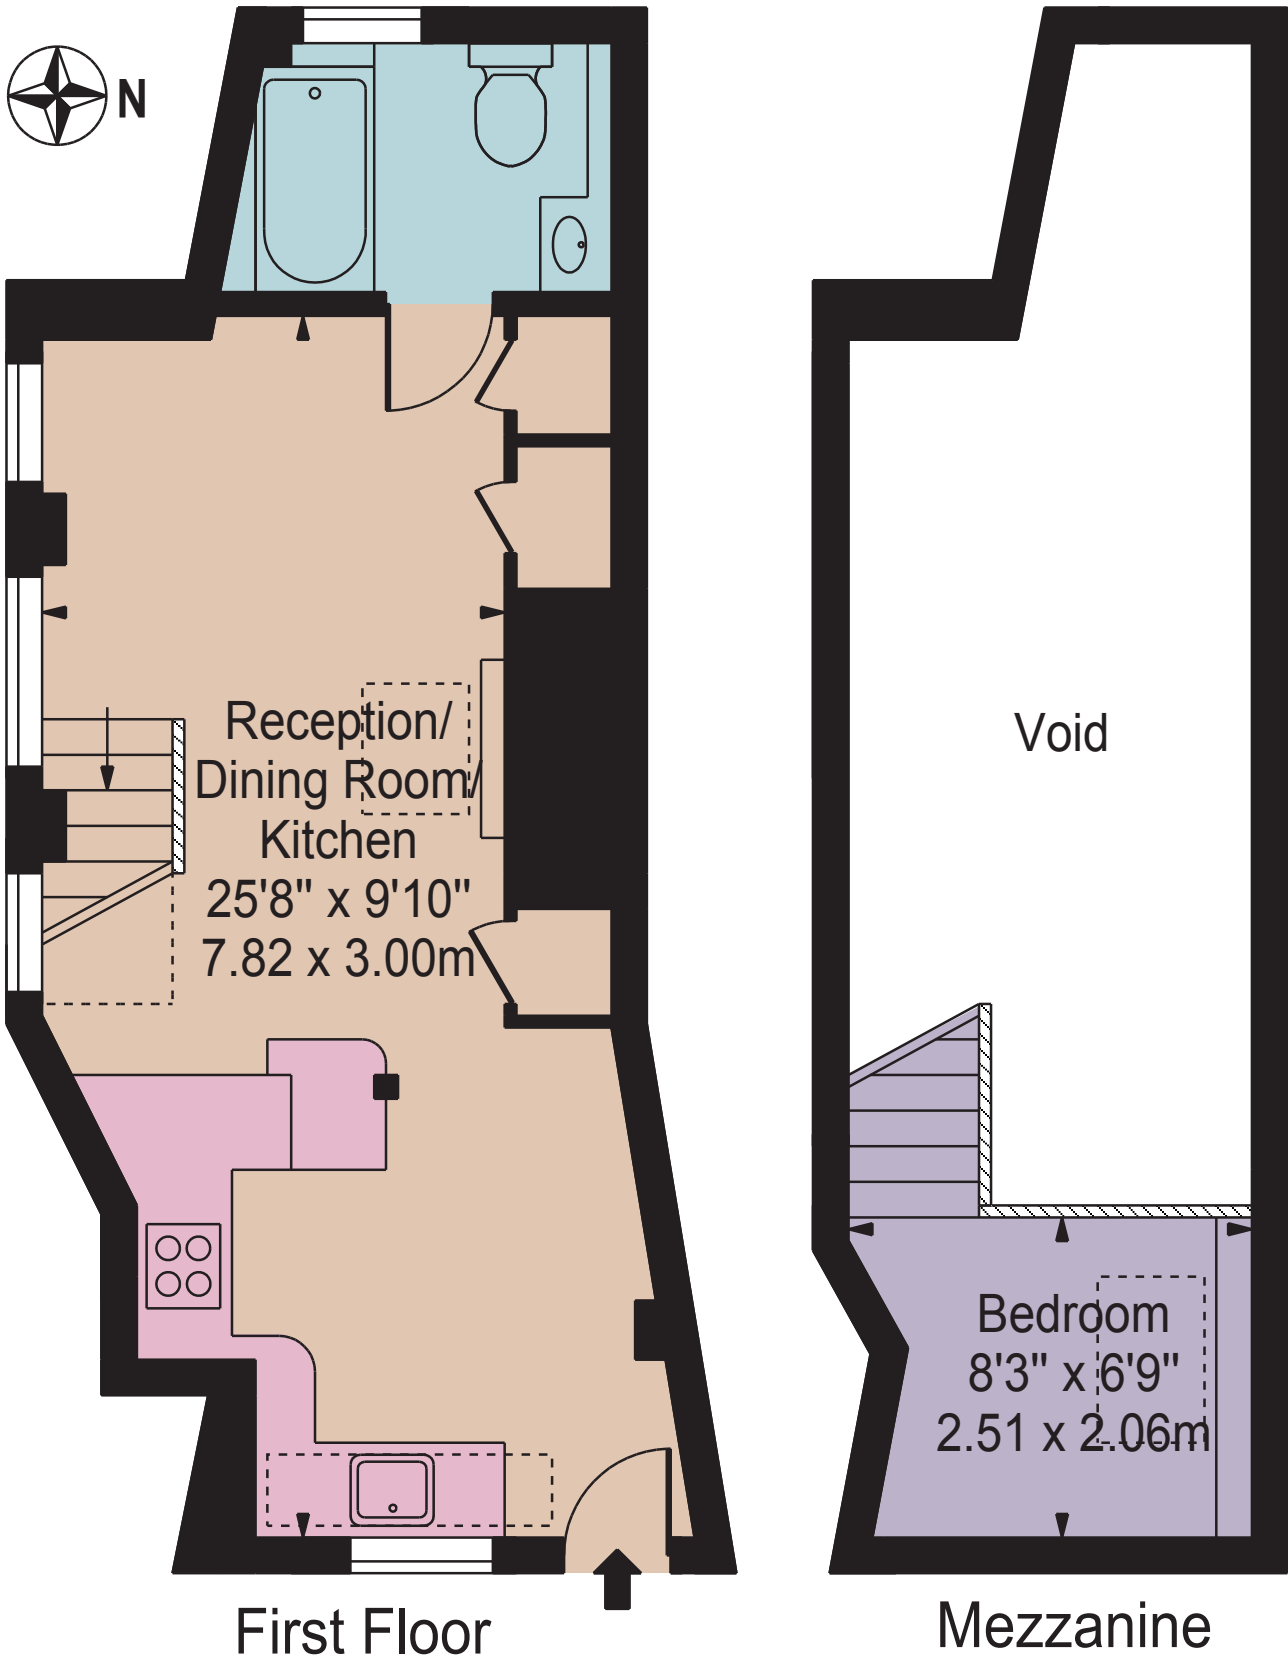

# Portman Mansions

Approx. Gross Internal Area 386 Sq Ft - 35.86 Sq M  
(Excluding Void)

For Illustration Purposes Only - Not To Scale

This floor plan should be used as a general outline for guidance only and does not constitute in whole or in part an offer or contract. Any intending purchaser or lessee should satisfy themselves by inspection, searches, enquiries and full survey as to the correctness of each statement. Any areas, measurements or distances quoted are approximate and should not be used to value a property or be the basis of any sale or let.