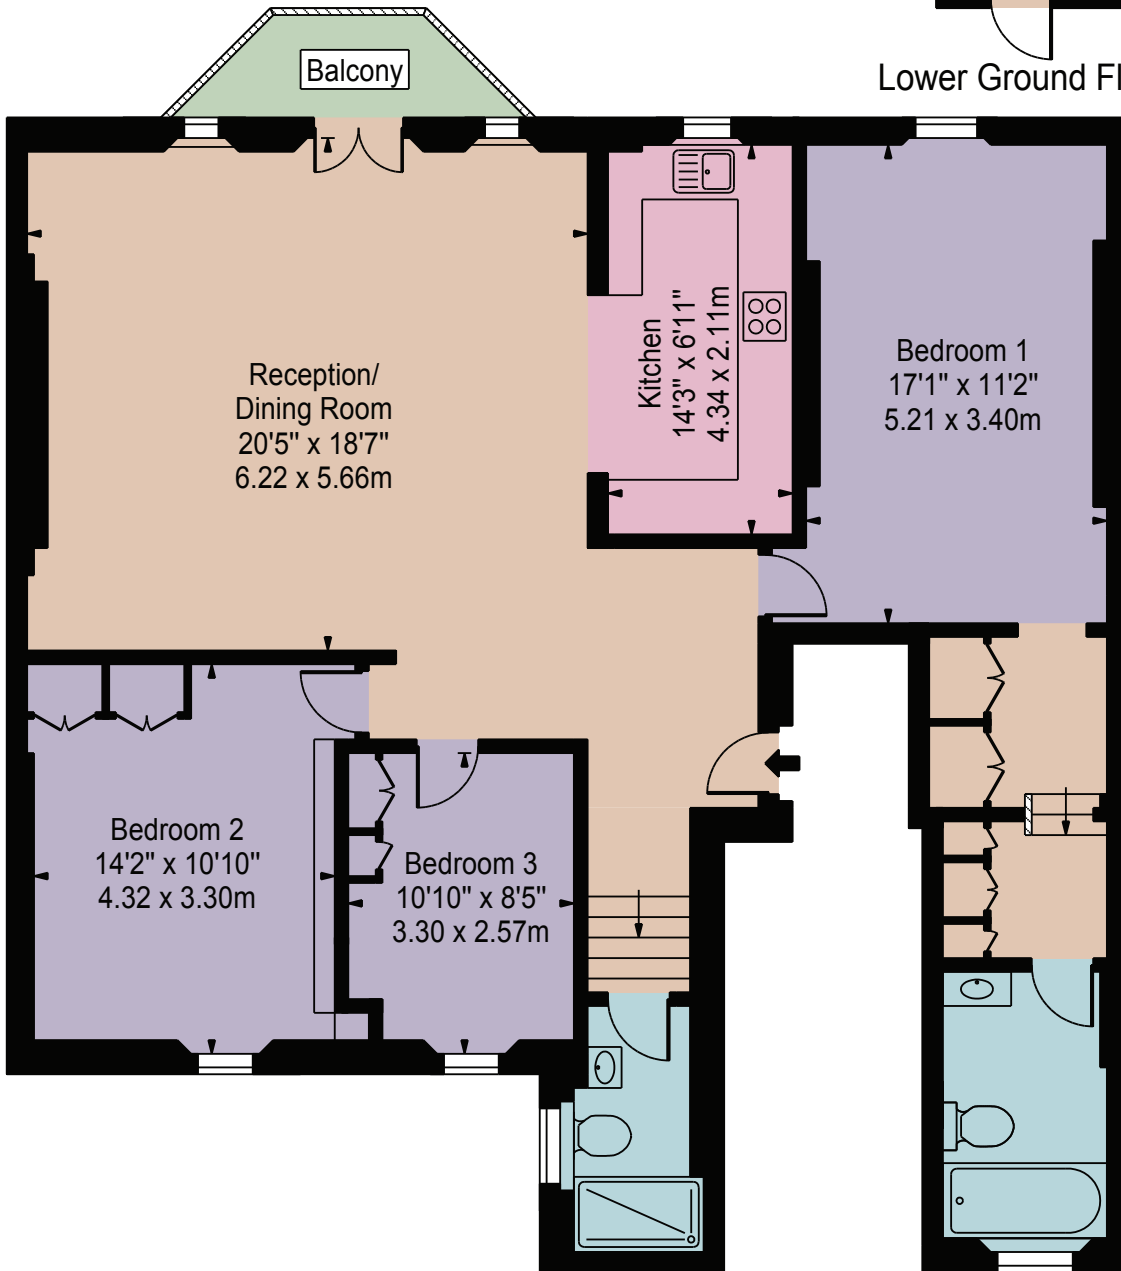

Palace Gate

Approx. Gross Internal Area 1271 Sq Ft - 118.08 Sq M
(Excluding Vault)

Approx. Gross Internal Area Of Vault 44 Sq Ft - 4.09 Sq M

Approx. Gross Internal Area Of Balcony 35 Sq Ft - 3.25 Sq M

Lower Ground Floor

Third Floor

For Illustration Purposes Only - Not To Scale

This floor plan should be used as a general outline for guidance only and does not constitute in whole or in part an offer or contract. Any intending purchaser or lessee should satisfy themselves by inspection, searches, enquiries and full survey as to the correctness of each statement. Any areas, measurements or distances quoted are approximate and should not be used to value a property or be the basis of any sale or let.