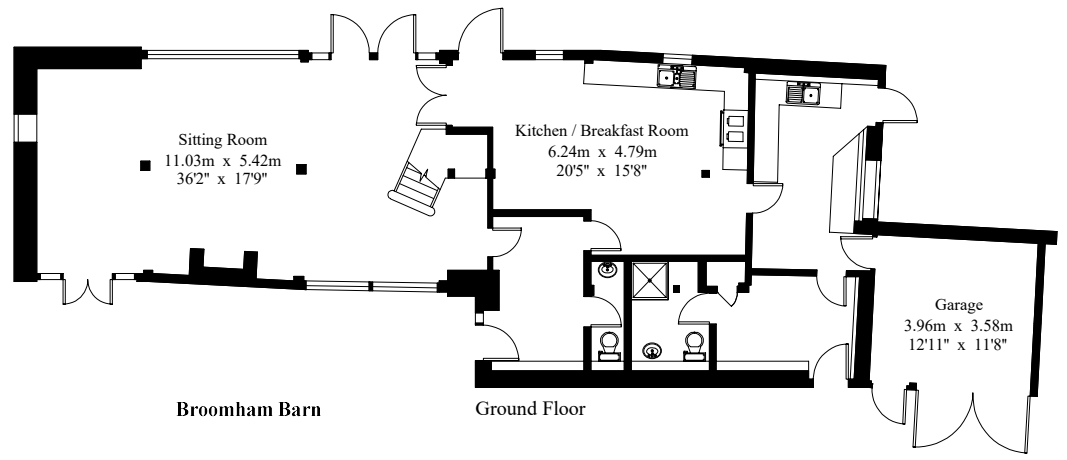

# Normanhurst Estate

Broomham House Stable Annexe - Gross Internal Area : 66.7 sq.m (717 sq.ft.)

Stables - Gross Internal Area : 108.2 sq.m (1164 sq.ft.)

Broomham Barn - Gross Internal Area : 229.2 sq.m (2467 sq.ft.)

# Normanhurst Estate

1 Normanhurst Cottages - Gross Internal Area : 90.4 sq.m (973 sq.ft.)

2 Normanhurst Cottages - Gross Internal Area : 111.1 sq.m (1195 sq.ft.)

Normanhurst Cottages Outbuilding - Gross Internal Area : 104.7 sq.m (1126 sq.ft.)