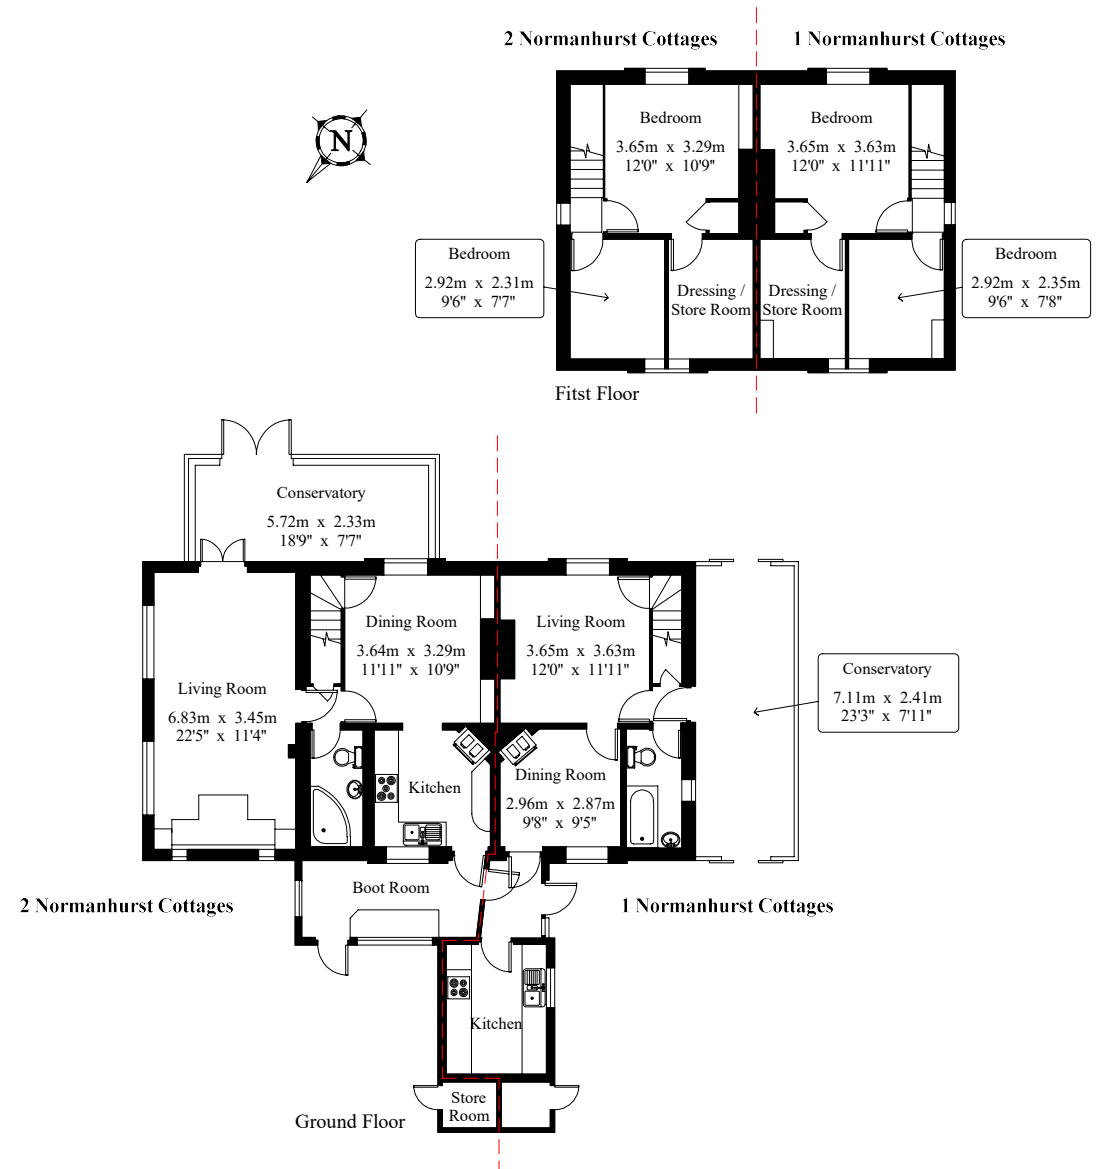

# Normanhurst Estate

Broomham House Stable Annexe - Gross Internal Area : 66.7 sq.m (717 sq.ft.)

Stables - Gross Internal Area : 108.2 sq.m (1164 sq.ft.)

Broomham Barn - Gross Internal Area : 229.2 sq.m (2467 sq.ft.)

# Normanhurst Estate

1 Normanhurst Cottages - Gross Internal Area : 90.4 sq.m (973 sq.ft.)

2 Normanhurst Cottages - Gross Internal Area : 111.1 sq.m (1195 sq.ft.)

Normanhurst Cottages Outbuilding - Gross Internal Area : 104.7 sq.m (1126 sq.ft.)

# Normanhurst Estate - Site Plan