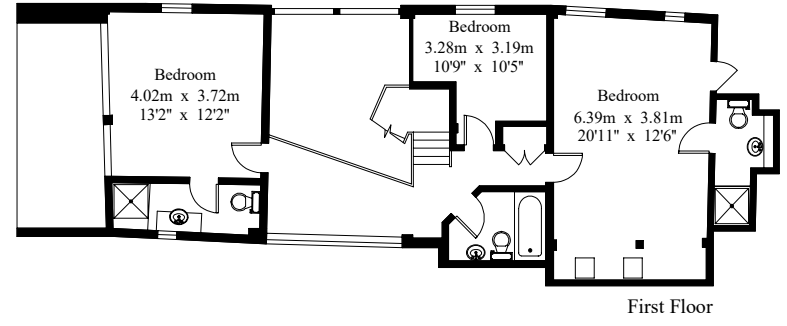

# Normanhurst Estate

Broomham House Stable Annexe - Gross Internal Area : 66.7 sq.m (717 sq.ft.)

Stables - Gross Internal Area : 108.2 sq.m (1164 sq.ft.)

Broomham Barn - Gross Internal Area : 229.2 sq.m (2467 sq.ft.)

# Normanhurst Estate

1 Normanhurst Cottages - Gross Internal Area : 90.4 sq.m (973 sq.ft.)

2 Normanhurst Cottages - Gross Internal Area : 111.1 sq.m (1195 sq.ft.)

Normanhurst Cottages Outbuilding - Gross Internal Area : 104.7 sq.m (1126 sq.ft.)