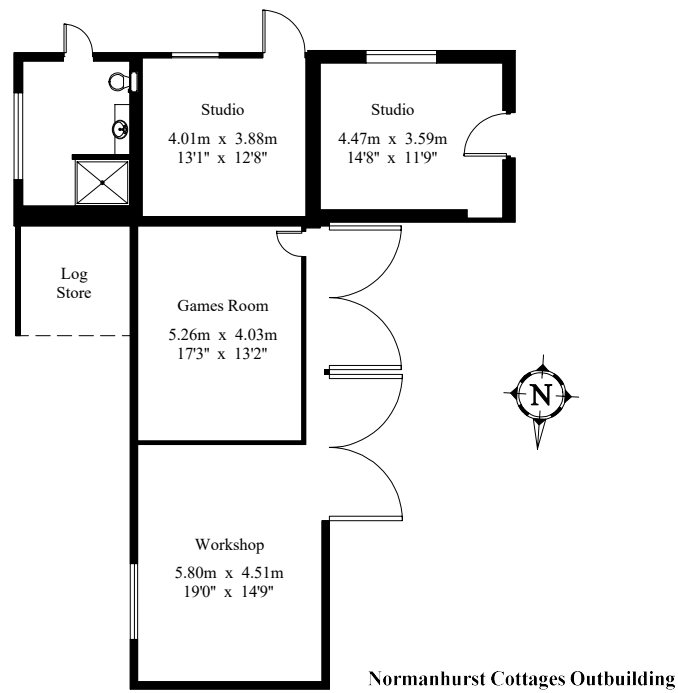

# Normanhurst Estate

Broomham House Stable Annexe - Gross Internal Area : 66.7 sq.m (717 sq.ft.)

Stables - Gross Internal Area : 108.2 sq.m (1164 sq.ft.)

Broomham Barn - Gross Internal Area : 229.2 sq.m (2467 sq.ft.)

# Normanhurst Estate

1 Normanhurst Cottages - Gross Internal Area : 90.4 sq.m (973 sq.ft.)

2 Normanhurst Cottages - Gross Internal Area : 111.1 sq.m (1195 sq.ft.)

Normanhurst Cottages Outbuilding - Gross Internal Area : 104.7 sq.m (1126 sq.ft.)

# Normanhurst Estate - Site Plan