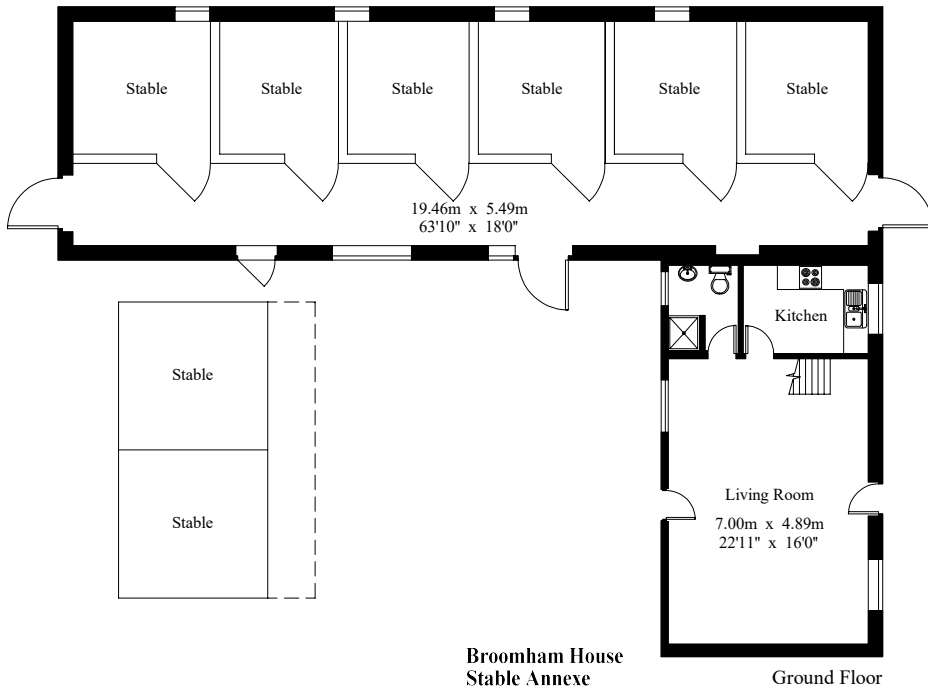

# Normanhurst Estate

Broomham House Stable Annexe - Gross Internal Area : 66.7 sq.m (717 sq.ft.)

Stables - Gross Internal Area : 108.2 sq.m (1164 sq.ft.)

Broomham Barn - Gross Internal Area : 229.2 sq.m (2467 sq.ft.)

# Normanhurst Estate

1 Normanhurst Cottages - Gross Internal Area : 90.4 sq.m (973 sq.ft.)

2 Normanhurst Cottages - Gross Internal Area : 111.1 sq.m (1195 sq.ft.)

Normanhurst Cottages Outbuilding - Gross Internal Area : 104.7 sq.m (1126 sq.ft.)