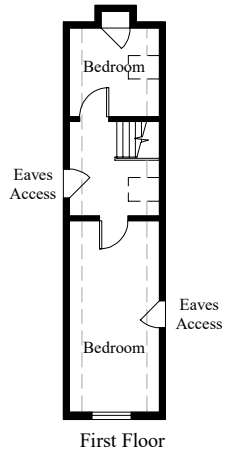

# Normanhurst Estate

Broomham House Stable Annexe - Gross Internal Area : 66.7 sq.m (717 sq.ft.)

Stables - Gross Internal Area : 108.2 sq.m (1164 sq.ft.)

Broomham Barn - Gross Internal Area : 229.2 sq.m (2467 sq.ft.)

# Normanhurst Estate

1 Normanhurst Cottages - Gross Internal Area : 90.4 sq.m (973 sq.ft.)

2 Normanhurst Cottages - Gross Internal Area : 111.1 sq.m (1195 sq.ft.)

Normanhurst Cottages Outbuilding - Gross Internal Area : 104.7 sq.m (1126 sq.ft.)