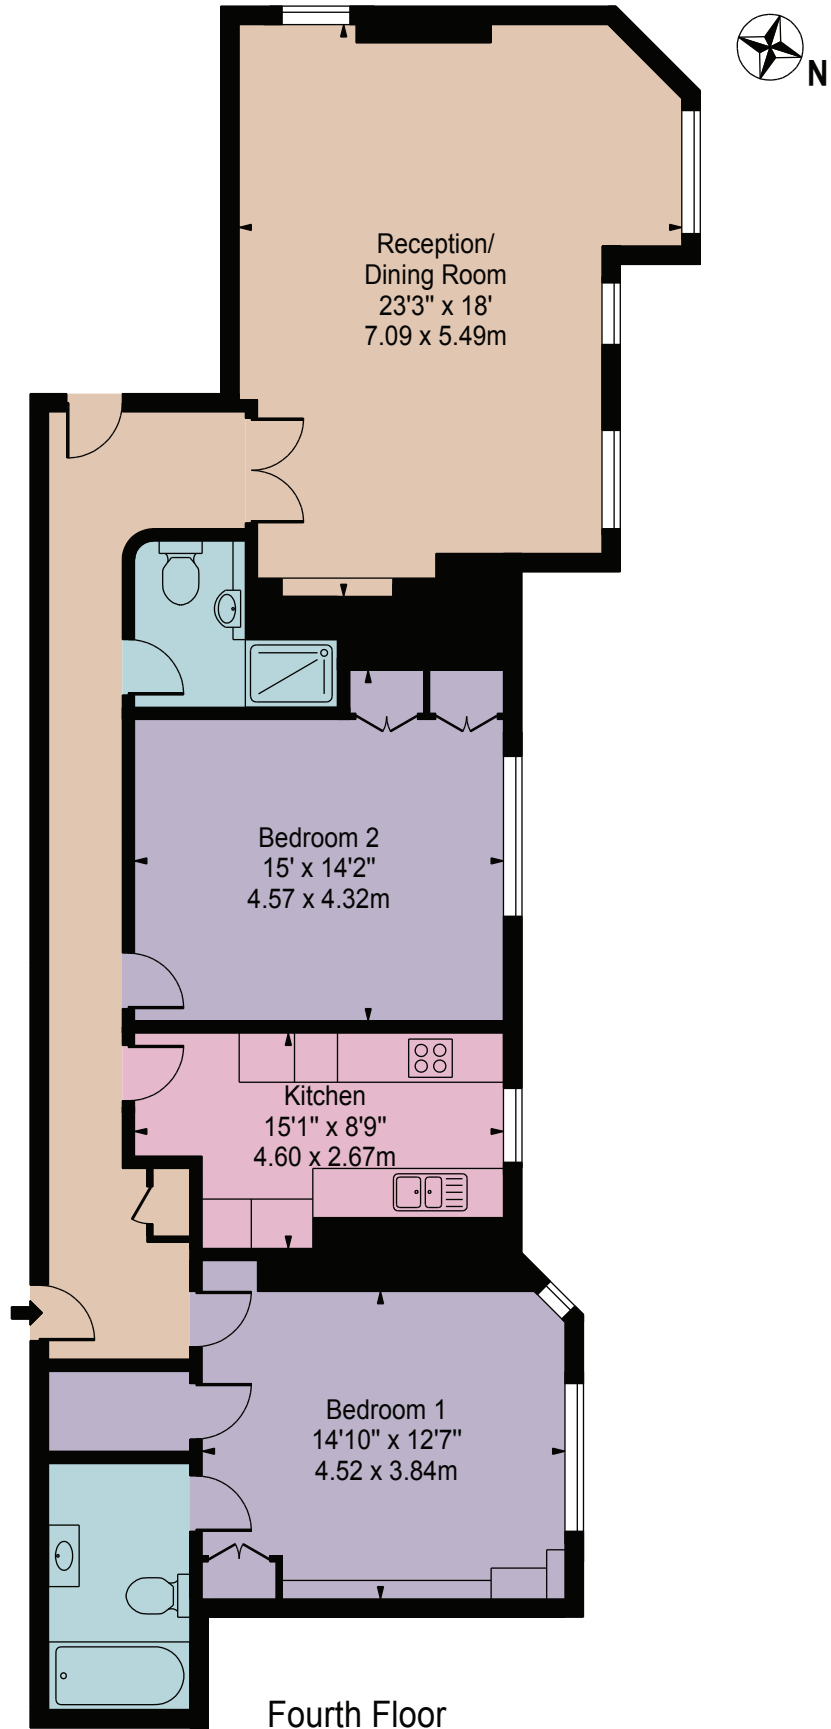

# Portman Mansions

Approx. Gross Internal Area 1220 Sq Ft - 113.34 Sq M

For Illustration Purposes Only - Not To Scale

This floor plan should be used as a general outline for guidance only and does not constitute in whole or in part an offer or contract. Any intending purchaser or lessee should satisfy themselves by inspection, searches, enquiries and full survey as to the correctness of each statement. Any areas, measurements or distances quoted are approximate and should not be used to value a property or be the basis of any sale or let.