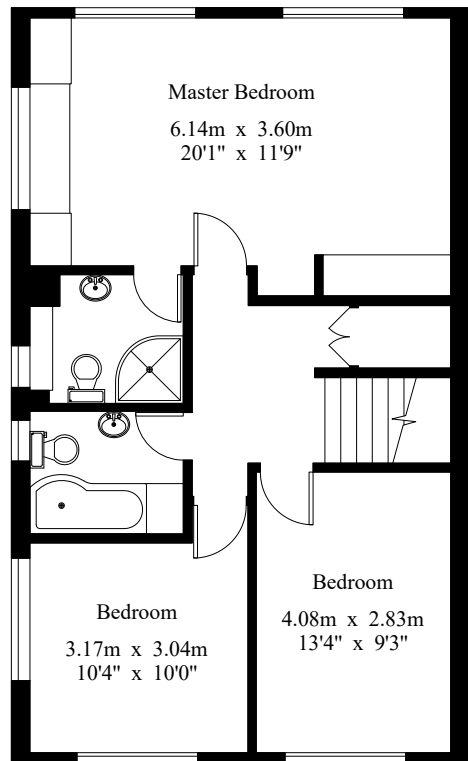

High Bank House

House - Gross Internal Area : 213.7 sq.m (2300 sq.ft.)
Garage - Gross Internal Area : 27.1 sq.m (291 sq.ft.)

First Floor

Ground Floor

For Identification Purposes Only.

© 2020 Trueplan (UK) Limited (01892) 614 881