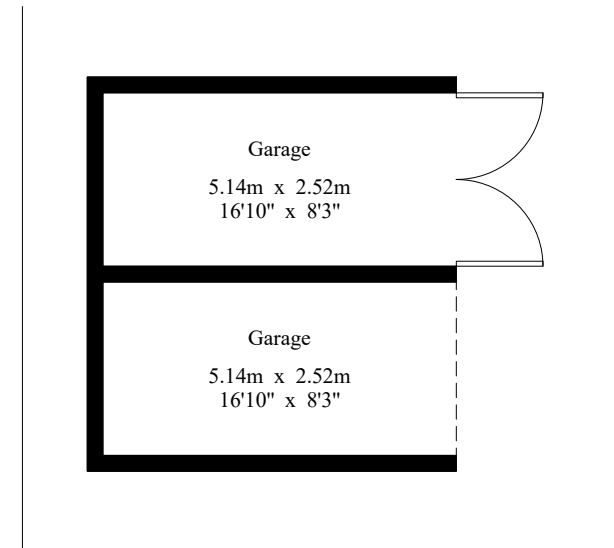

High Bank House

House - Gross Internal Area : 213.7 sq.m (2300 sq.ft.)
Garage - Gross Internal Area : 27.1 sq.m (291 sq.ft.)

First Floor

Ground Floor

For Identification Purposes Only.

© 2020 Trueplan (UK) Limited (01892) 614 881