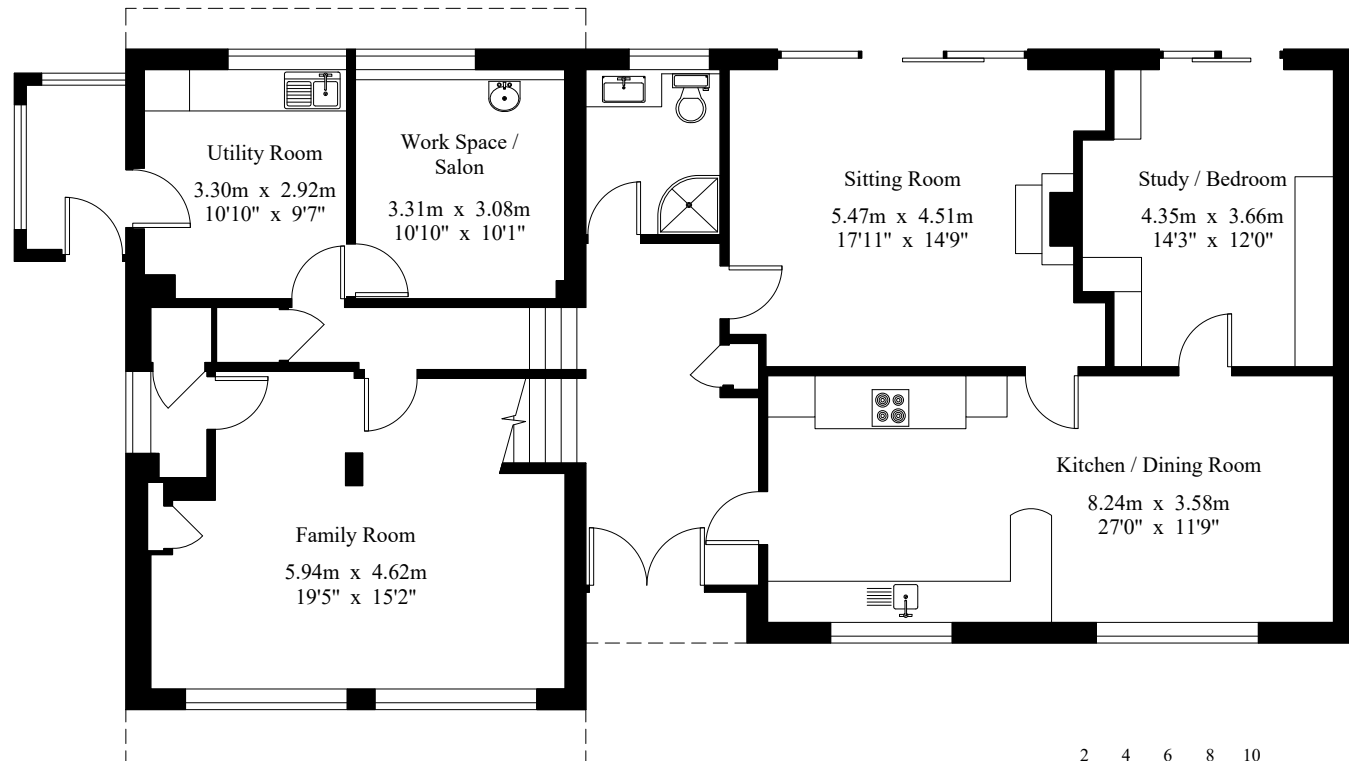

High Bank House

House - Gross Internal Area : 213.7 sq.m (2300 sq.ft.)
Garage - Gross Internal Area : 27.1 sq.m (291 sq.ft.)

First Floor

Ground Floor

For Identification Purposes Only.

© 2020 Trueplan (UK) Limited (01892) 614 881