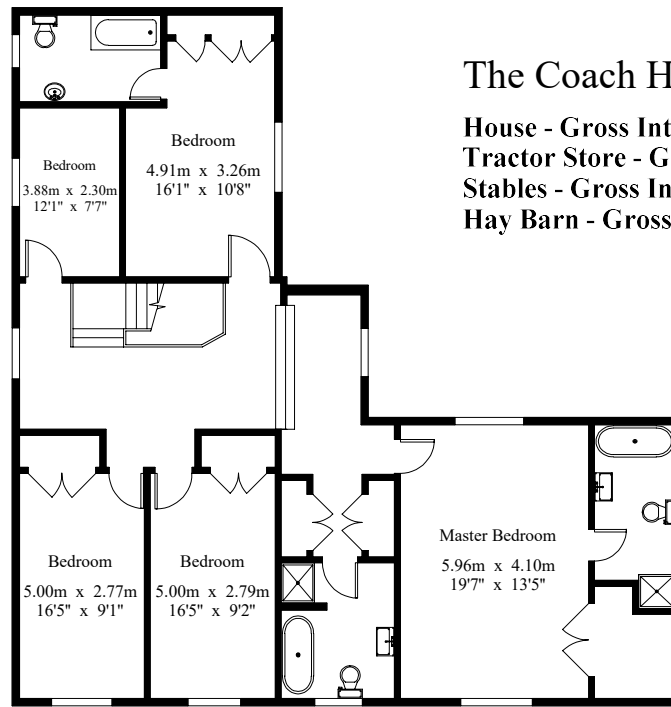

Ground Floor

First Floor

The Coach House

House - Gross Internal Area : 319.0 sq.m (3433 sq.ft.)
 Tractor Store - Gross Internal Area : 68.0 sq.m (731 sq.ft.)
 Stables - Gross Internal Area : 100.2 sq.m (1078 sq.ft.)
 Hay Barn - Gross Internal Area : 56.3 sq.m (606 sq.ft.)

For Identification Purposes Only.