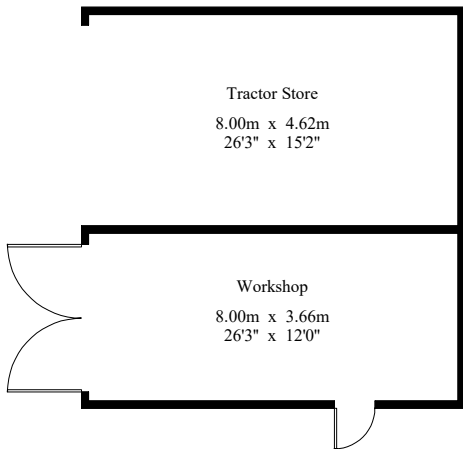

Ground Floor

First Floor

The Coach House

House - Gross Internal Area : 319.0 sq.m (3433 sq.ft.)
 Tractor Store - Gross Internal Area : 68.0 sq.m (731 sq.ft.)
 Stables - Gross Internal Area : 100.2 sq.m (1078 sq.ft.)
 Hay Barn - Gross Internal Area : 56.3 sq.m (606 sq.ft.)