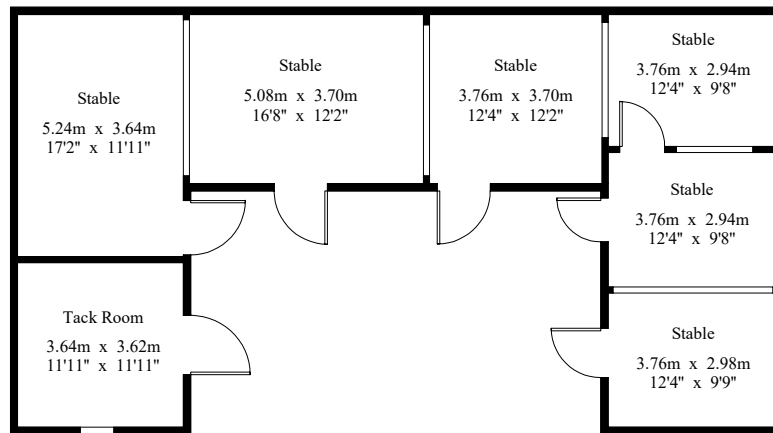

Ground Floor

First Floor

The Coach House

House - Gross Internal Area : 319.0 sq.m (3433 sq.ft.)
 Tractor Store - Gross Internal Area : 68.0 sq.m (731 sq.ft.)
 Stables - Gross Internal Area : 100.2 sq.m (1078 sq.ft.)
 Hay Barn - Gross Internal Area : 56.3 sq.m (606 sq.ft.)