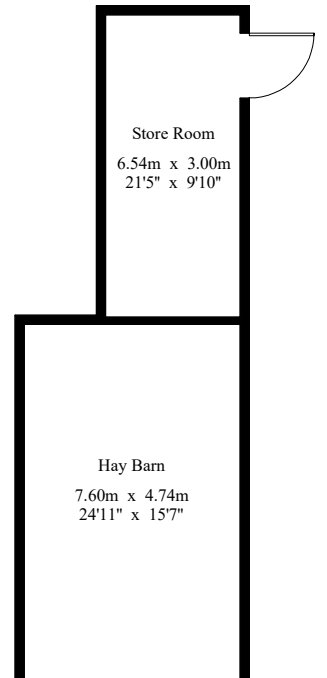

Ground Floor

First Floor

The Coach House

House - Gross Internal Area : 319.0 sq.m (3433 sq.ft.)
 Tractor Store - Gross Internal Area : 68.0 sq.m (731 sq.ft.)
 Stables - Gross Internal Area : 100.2 sq.m (1078 sq.ft.)
 Hay Barn - Gross Internal Area : 56.3 sq.m (606 sq.ft.)