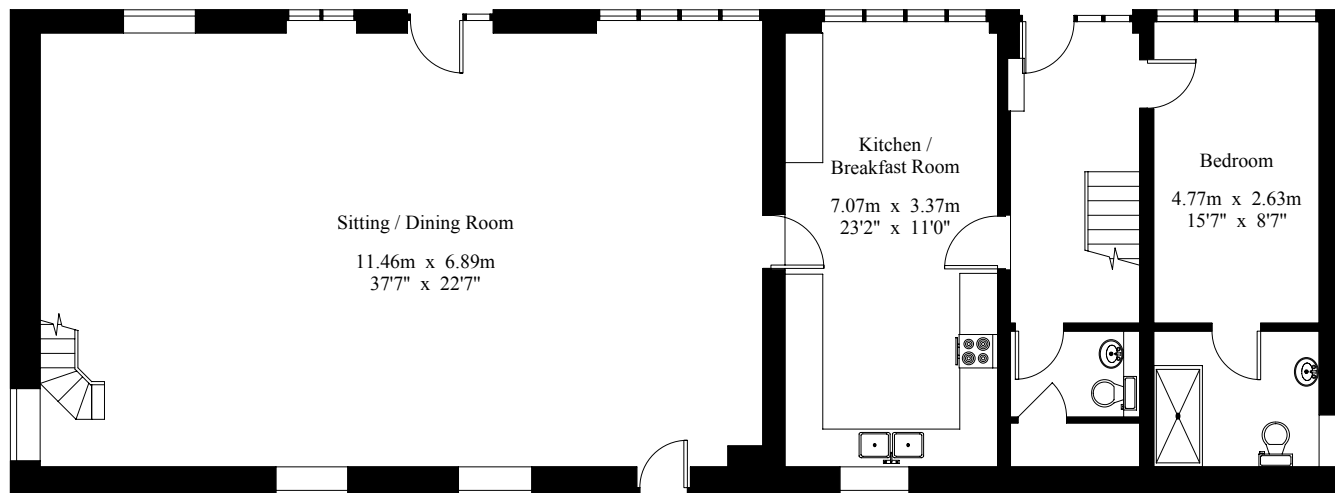

Possingworth Oast Barn

Gross Internal Area : 233.3 sq.m (2511 sq.ft.)

----- Restricted Height

First Floor

Ground Floor

For Identification Purposes Only.

© 2015 Trueplan (UK) Limited (01892) 614 881