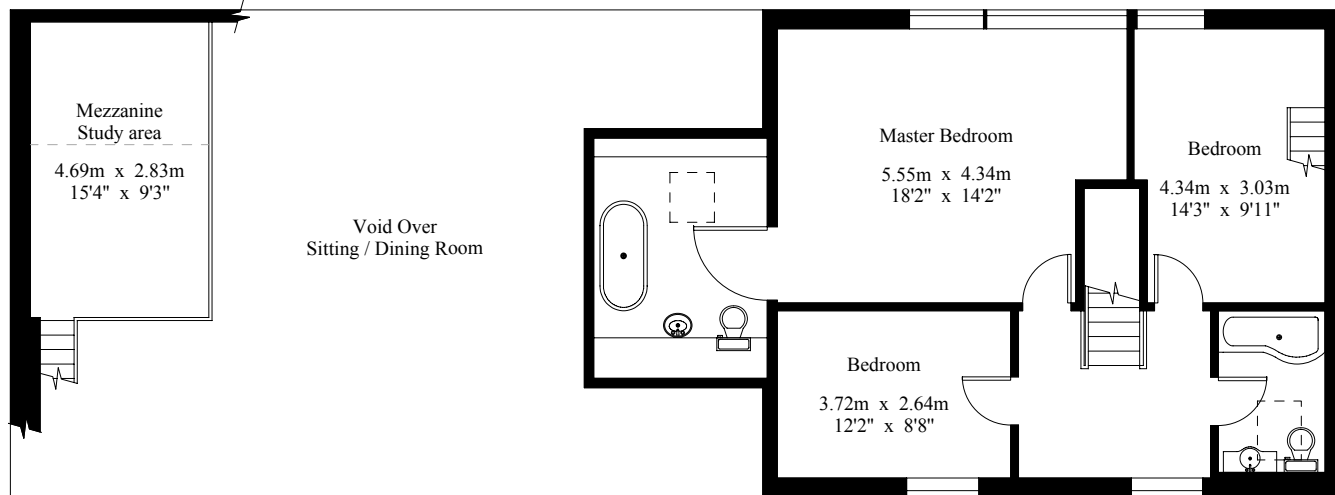

Possingworth Oast Barn

Gross Internal Area : 233.3 sq.m (2511 sq.ft.)

----- Restricted Height

First Floor

Ground Floor

For Identification Purposes Only.

© 2015 Trueplan (UK) Limited (01892) 614 881