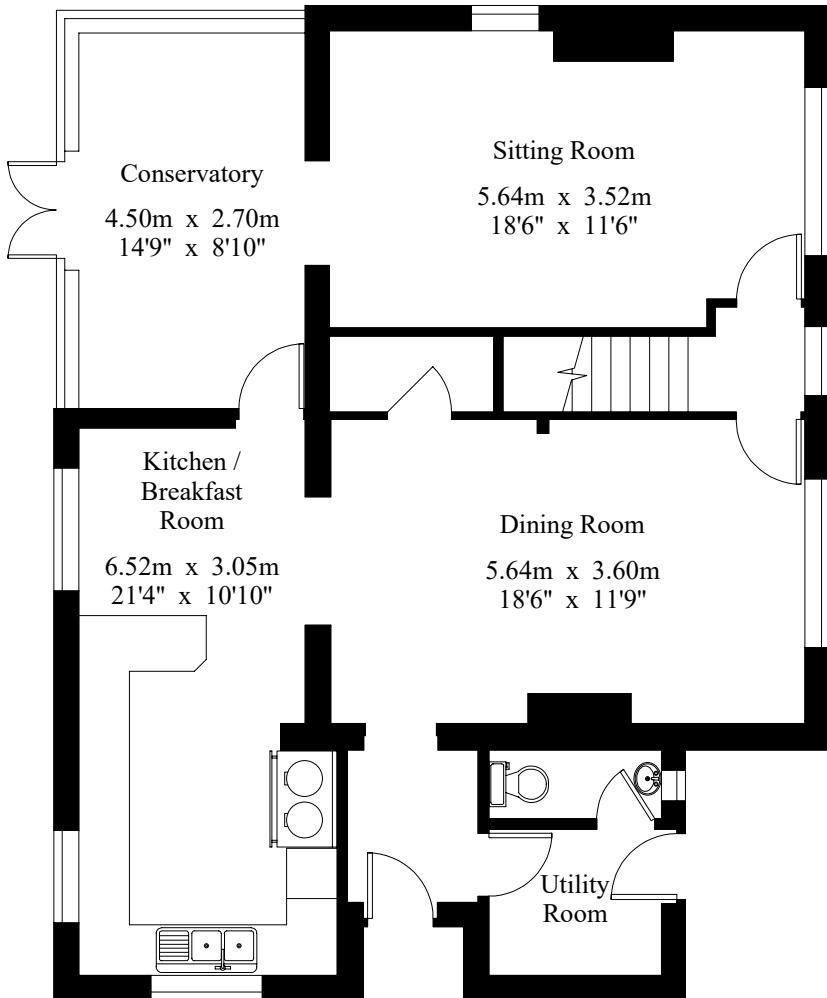

# Pound Farm Cottage

House - Gross Internal Area : 137.4 sq.m (1478 sq.ft.)  
Carport - Gross Internal Area : 33.1 sq.m (356 sq.ft.)

Ground Floor

First Floor

For Identification Purposes Only.

© 2020 Trueplan (UK) Limited (01892) 614 881