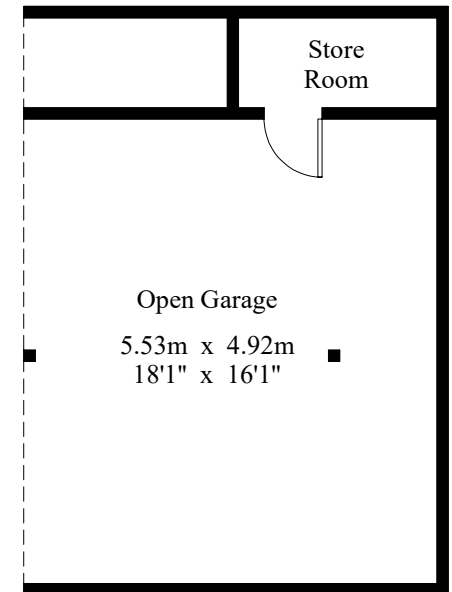

# Pound Farm Cottage

House - Gross Internal Area : 137.4 sq.m (1478 sq.ft.)  
Carport - Gross Internal Area : 33.1 sq.m (356 sq.ft.)

Ground Floor

First Floor

For Identification Purposes Only.

© 2020 Trueplan (UK) Limited (01892) 614 881