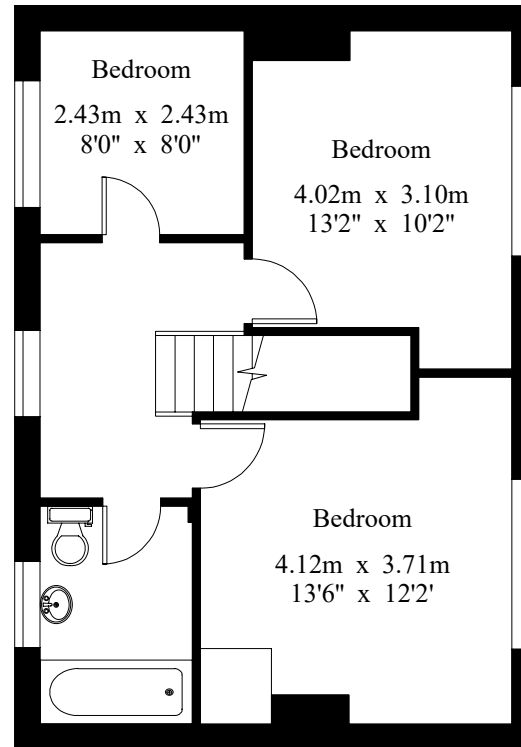

# Pound Farm Cottage

House - Gross Internal Area : 137.4 sq.m (1478 sq.ft.)  
Carport - Gross Internal Area : 33.1 sq.m (356 sq.ft.)

Ground Floor

First Floor

For Identification Purposes Only.

© 2020 Trueplan (UK) Limited (01892) 614 881