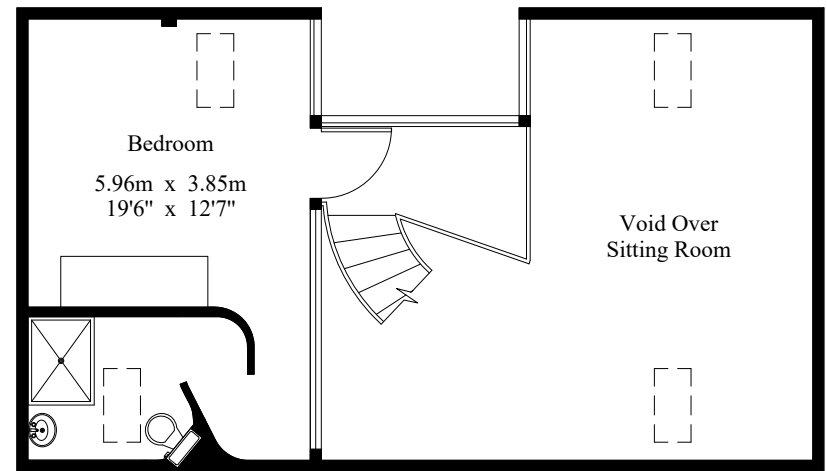

Ground Floor

First Floor

Doctors Barn

Barn

Gross Internal Area : 120.5 sq.m (1297 sq.ft.)

Garage / Studio

Gross Internal Area : 51.8 sq.m (557 sq.ft.)

Ground Floor

First Floor

For Identification Purposes Only.

© 2020 Trueplan (UK) Limited (01892) 614 881