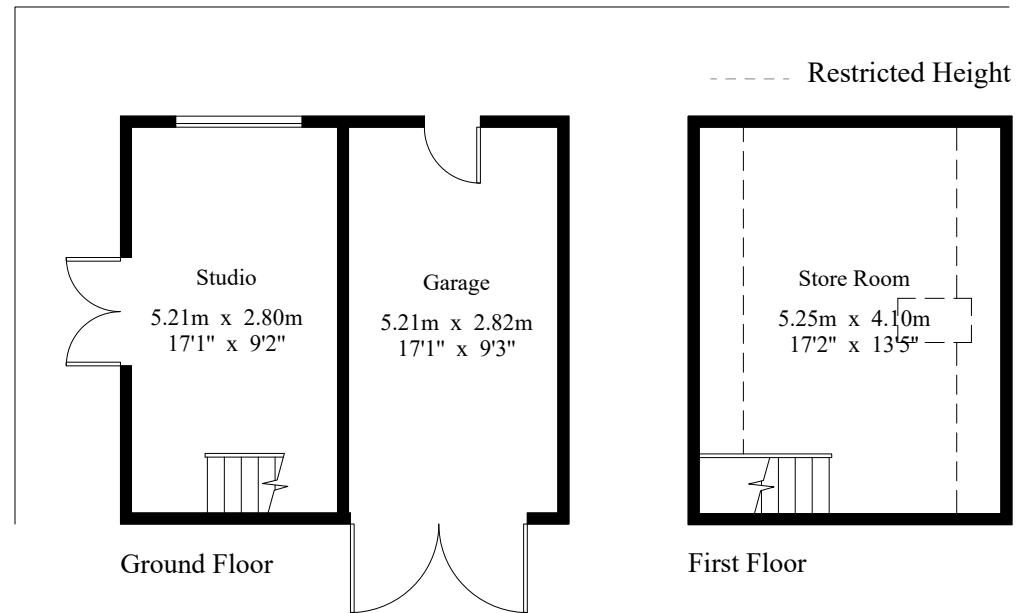

Ground Floor

First Floor

Doctors Barn

Barn

Gross Internal Area : 120.5 sq.m (1297 sq.ft.)

Garage / Studio

Gross Internal Area : 51.8 sq.m (557 sq.ft.)

Ground Floor

First Floor

For Identification Purposes Only.

© 2020 Trueplan (UK) Limited (01892) 614 881