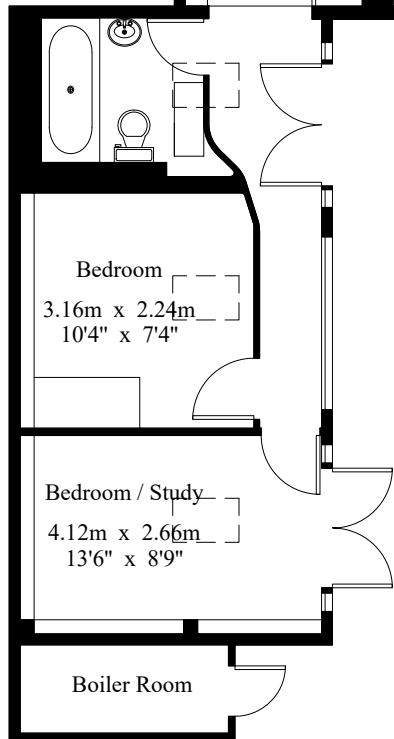

Ground Floor

First Floor

Doctors Barn

Barn

Gross Internal Area : 120.5 sq.m (1297 sq.ft.)

Garage / Studio

Gross Internal Area : 51.8 sq.m (557 sq.ft.)

Ground Floor

First Floor

For Identification Purposes Only.

© 2020 Trueplan (UK) Limited (01892) 614 881