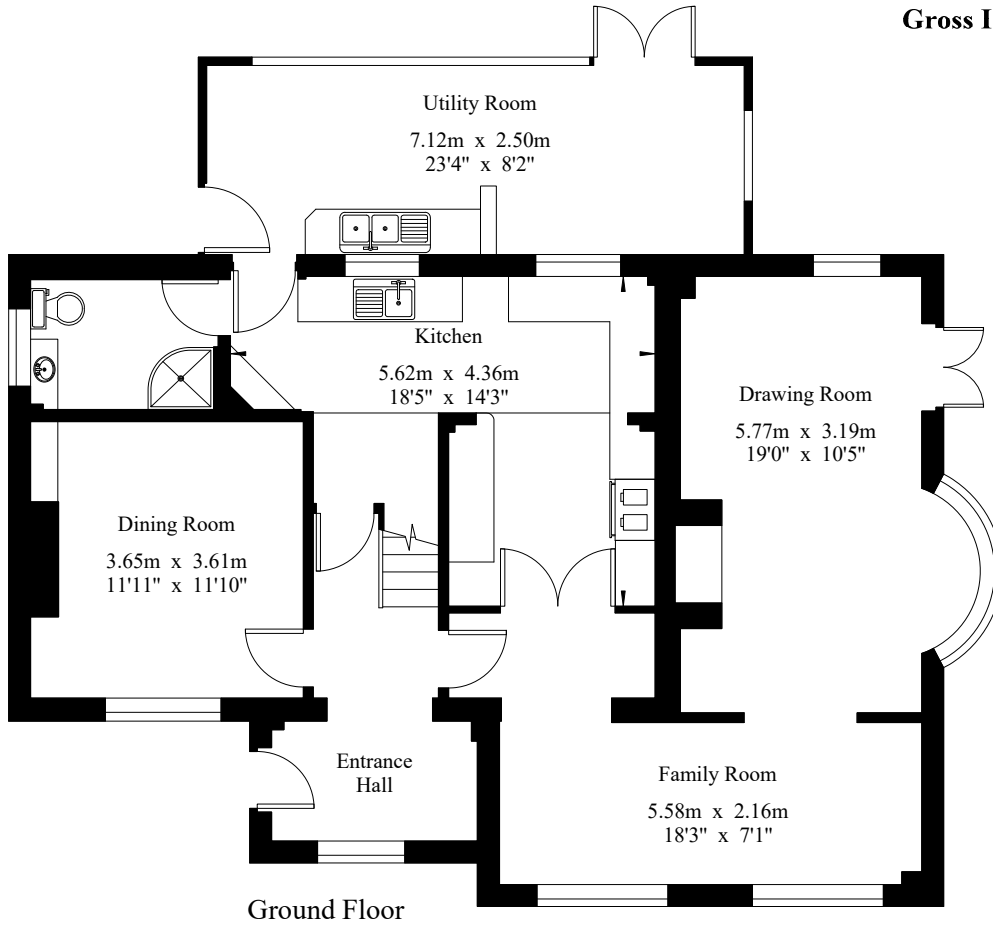

Horam Flat Farm

Gross Internal Area : 187.0 sq.m (2,012 sq.ft.)

For Identification Purposes Only.

© 2020 Trueplan (UK) Limited (01892) 614 881