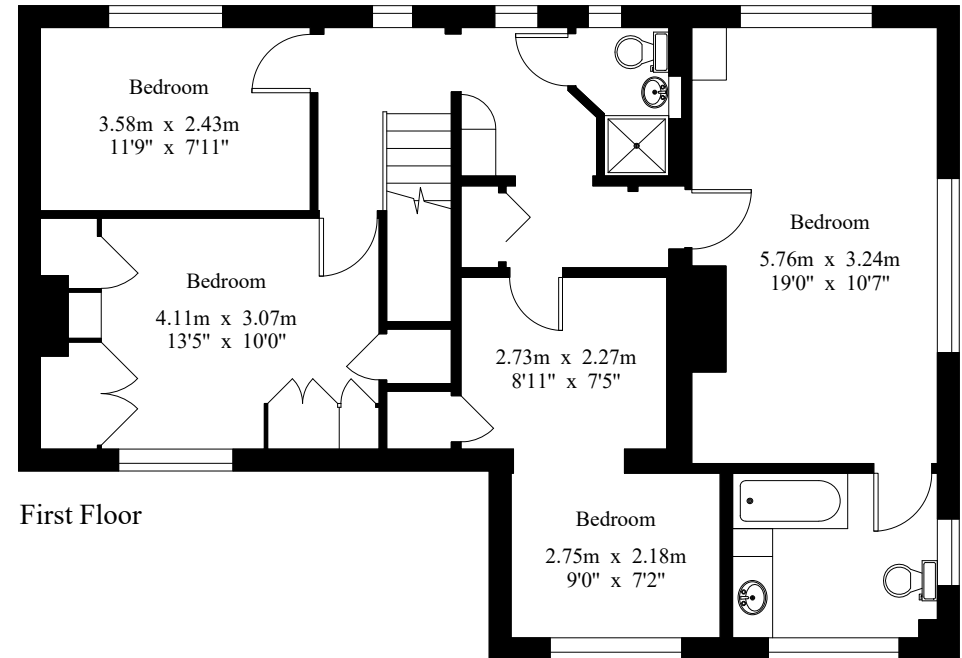

Horam Flat Farm

Gross Internal Area : 187.0 sq.m (2,012 sq.ft.)

For Identification Purposes Only.

© 2020 Trueplan (UK) Limited (01892) 614 881