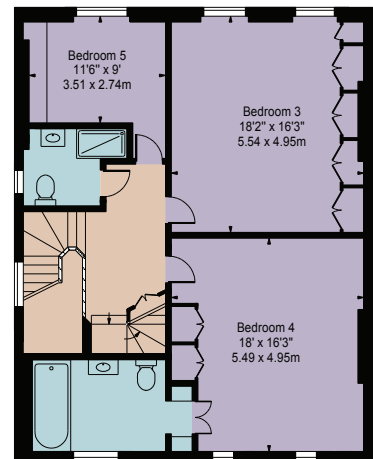

Phillimore Gardens

Approx. Total Internal Area 5214 Sq Ft - 484.40 Sq M
(Including Eaves Storages & Restricted Height Area)

Approx. Gross Internal Area 4601 Sq Ft - 427.45 Sq M
(Excluding Eaves Storages & Restricted Height Area)

Approx. External Area 1731 Sq Ft - 160.82 Sq M
(Including Garden & Patios)

For Illustration Purposes Only - Not To Scale

This floor plan should be used as a general outline for guidance only and does not constitute in whole or in part an offer or contract. Any intending purchaser or lessee should satisfy themselves by inspection, searches, enquiries and full survey as to the correctness of each statement. Any areas, measurements or distances quoted are approximate and should not be used to value a property or be the basis of any sale or let.