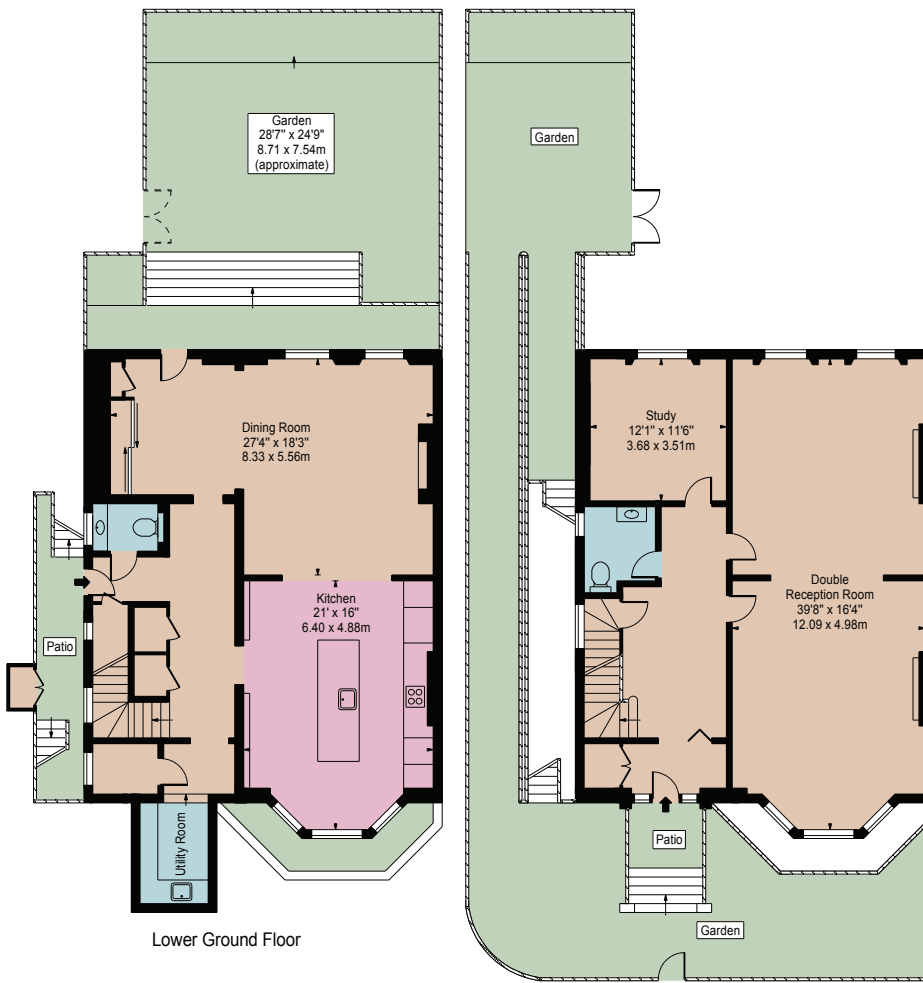

Phillimore Gardens

Approx. Total Internal Area 5214 Sq Ft - 484.40 Sq M
(Including Eaves Storages & Restricted Height Area)

Approx. Gross Internal Area 4601 Sq Ft - 427.45 Sq M
(Excluding Eaves Storages & Restricted Height Area)

Approx. External Area 1731 Sq Ft - 160.82 Sq M
(Including Garden & Patios)

For Illustration Purposes Only - Not To Scale

This floor plan should be used as a general outline for guidance only and does not constitute in whole or in part an offer or contract. Any intending purchaser or lessee should satisfy themselves by inspection, searches, enquiries and full survey as to the correctness of each statement. Any areas, measurements or distances quoted are approximate and should not be used to value a property or be the basis of any sale or let.