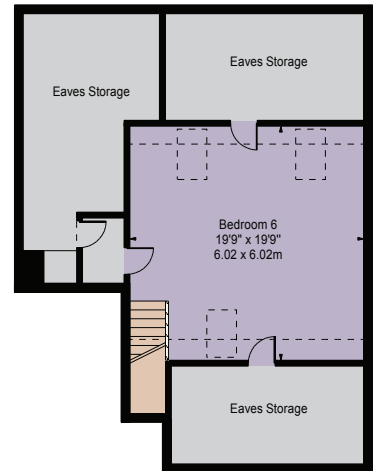

Phillimore Gardens

Approx. Total Internal Area 5214 Sq Ft - 484.40 Sq M
(Including Eaves Storages & Restricted Height Area)

Approx. Gross Internal Area 4601 Sq Ft - 427.45 Sq M
(Excluding Eaves Storages & Restricted Height Area)

Approx. External Area 1731 Sq Ft - 160.82 Sq M
(Including Garden & Patios)

For Illustration Purposes Only - Not To Scale

This floor plan should be used as a general outline for guidance only and does not constitute in whole or in part an offer or contract. Any intending purchaser or lessee should satisfy themselves by inspection, searches, enquiries and full survey as to the correctness of each statement. Any areas, measurements or distances quoted are approximate and should not be used to value a property or be the basis of any sale or let.