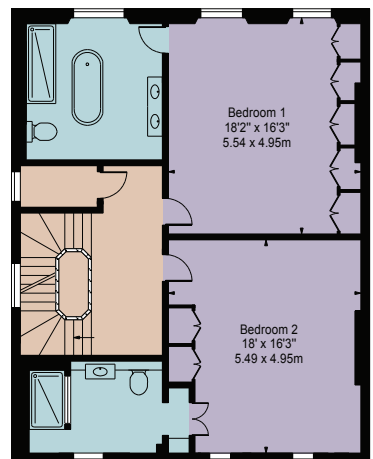

Phillimore Gardens

Approx. Total Internal Area 5214 Sq Ft - 484.40 Sq M
(Including Eaves Storages & Restricted Height Area)

Approx. Gross Internal Area 4601 Sq Ft - 427.45 Sq M
(Excluding Eaves Storages & Restricted Height Area)

Approx. External Area 1731 Sq Ft - 160.82 Sq M
(Including Garden & Patios)

For Illustration Purposes Only - Not To Scale

This floor plan should be used as a general outline for guidance only and does not constitute in whole or in part an offer or contract. Any intending purchaser or lessee should satisfy themselves by inspection, searches, enquiries and full survey as to the correctness of each statement. Any areas, measurements or distances quoted are approximate and should not be used to value a property or be the basis of any sale or let.