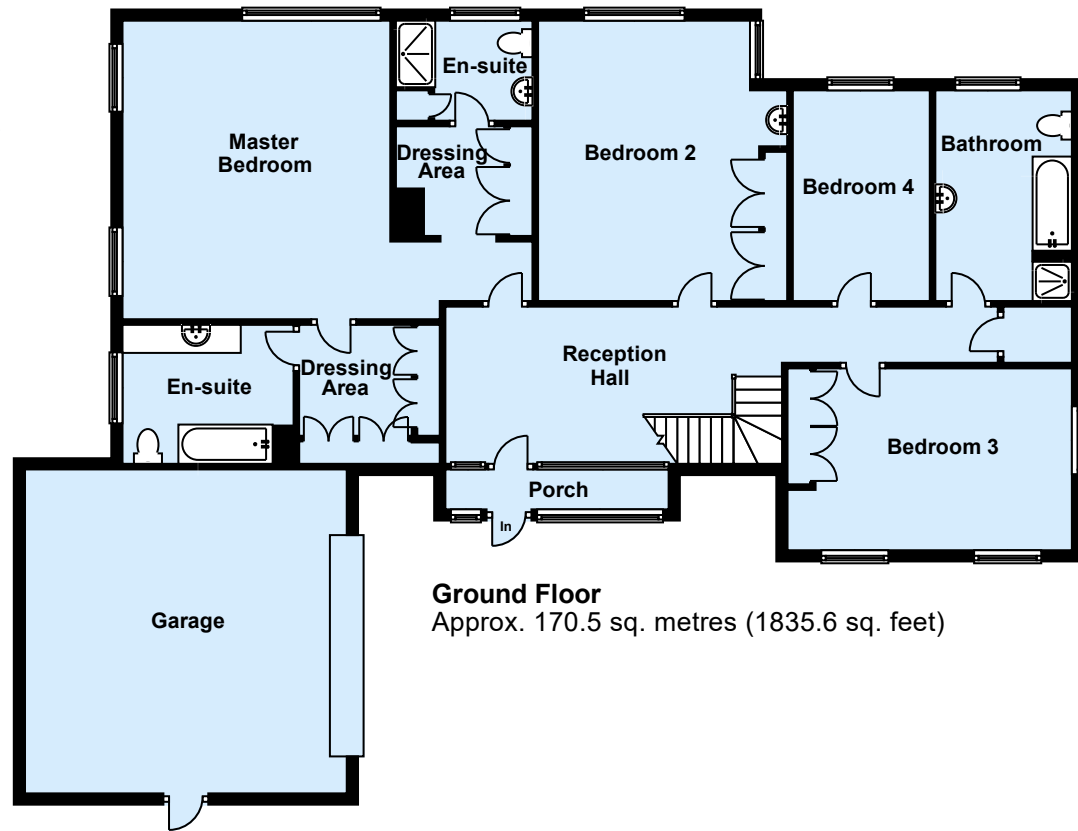

Lower Ground Floor
 Approx. 139.6 sq. metres (1502.9 sq. feet)

Ground Floor
 Approx. 170.5 sq. metres (1835.6 sq. feet)

Torbrook, New Road, Instow
 Total area: approx. 310.2 sq. metres (3338.5 sq. feet)