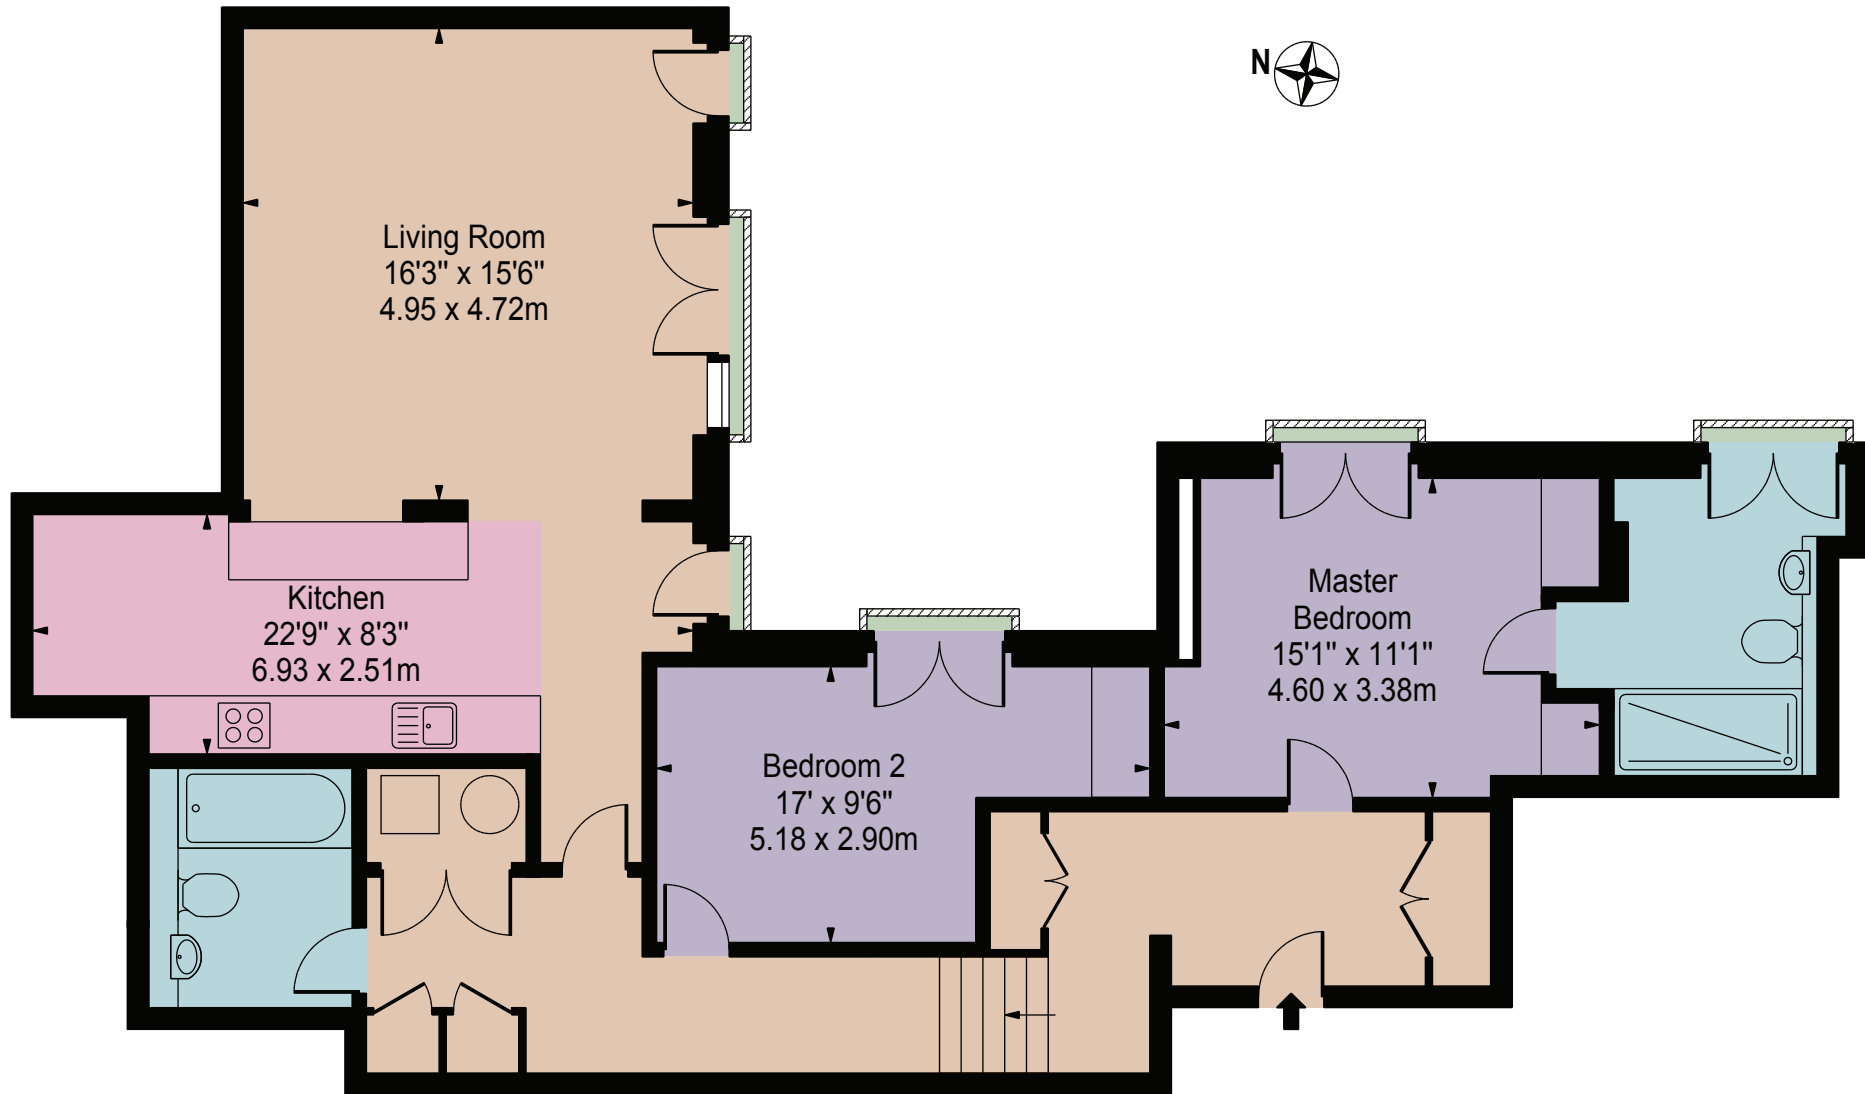

# Kensington Gardens

Approx. Gross Internal Area 1184 Sq Ft - 110.00 Sq M

Third Floor

For Illustration Purposes Only - Not To Scale

This floor plan should be used as a general outline for guidance only and does not constitute in whole or in part an offer or contract. Any intending purchaser or lessee should satisfy themselves by inspection, searches, enquiries and full survey as to the correctness of each statement. Any areas, measurements or distances quoted are approximate and should not be used to value a property or be the basis of any sale or let.