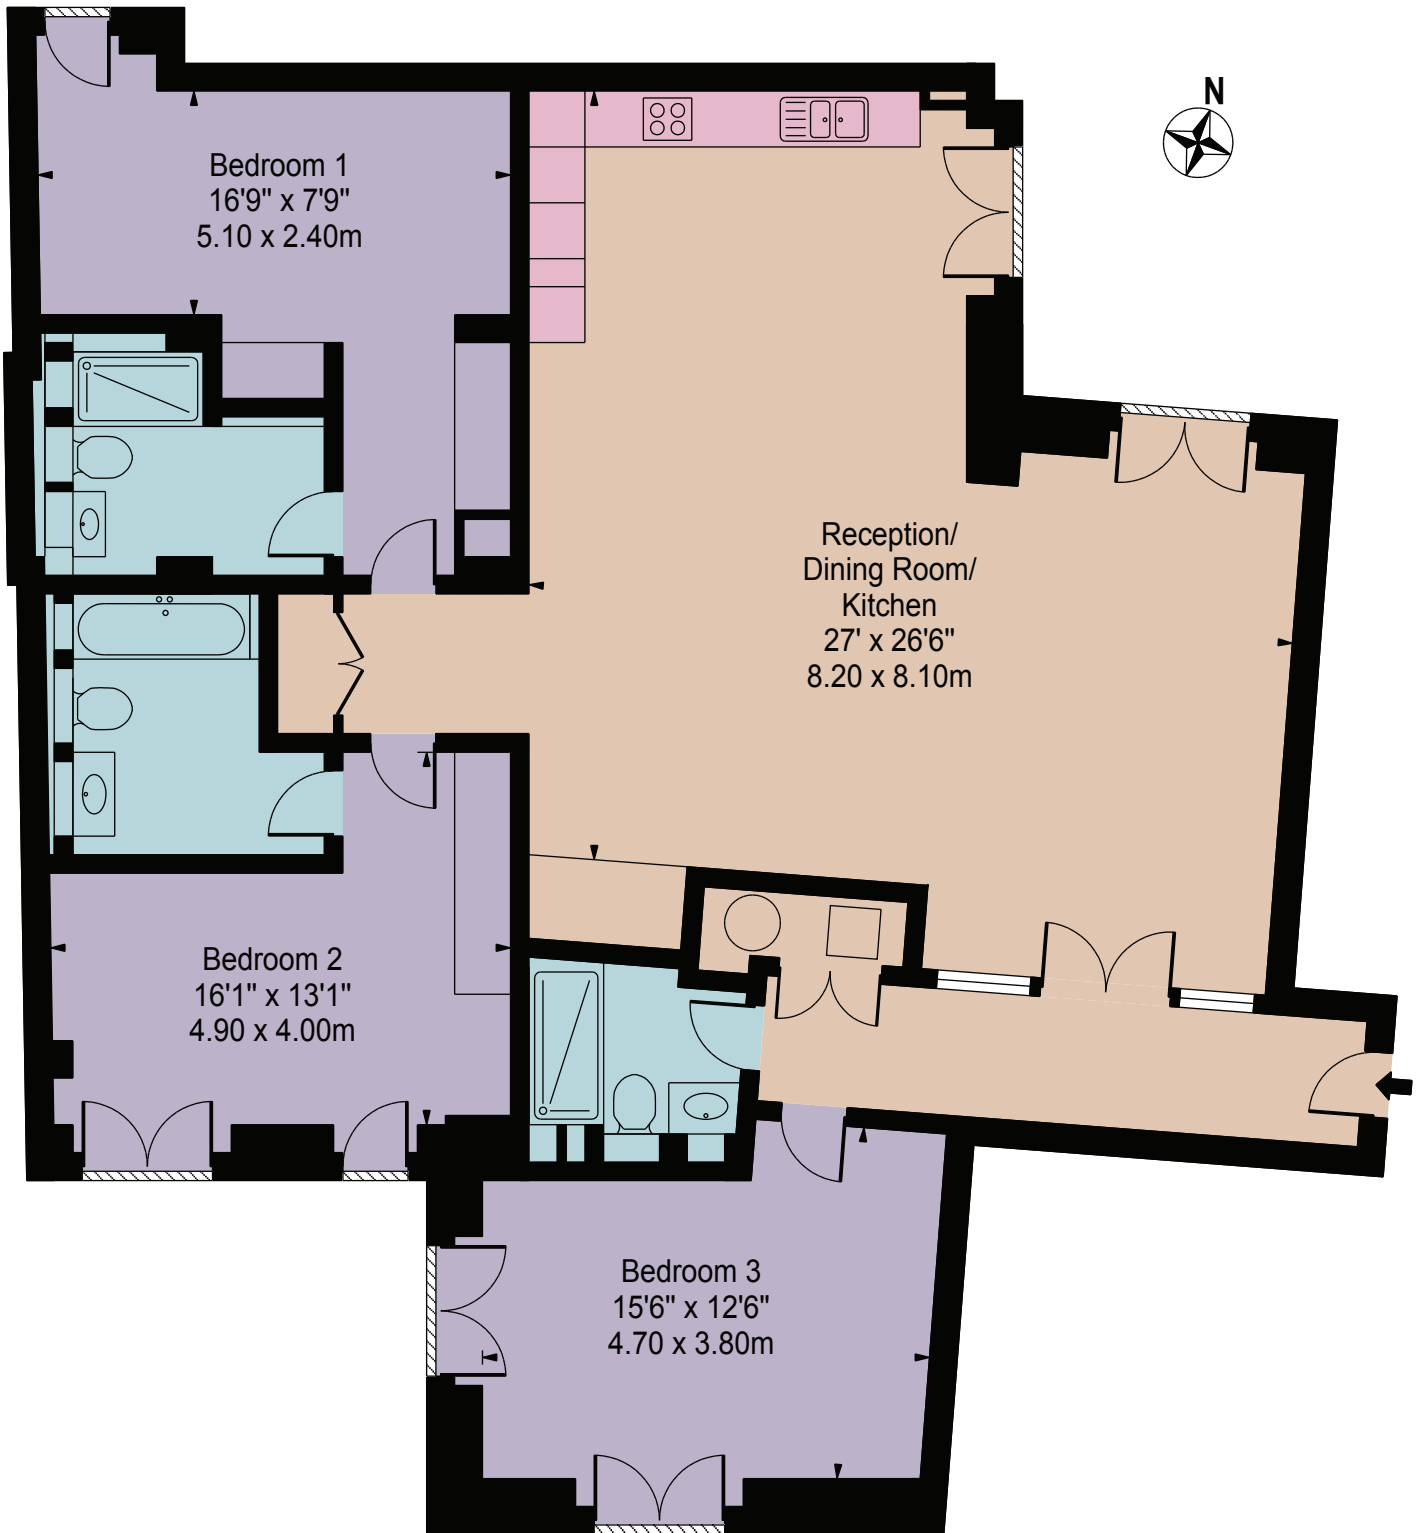

# Kensington Gardens Square

Approx. Gross Internal Area 1647 Sq Ft - 153.01 Sq M

Fourth Floor

For Illustration Purposes Only - Not To Scale

This floor plan should be used as a general outline for guidance only and does not constitute in whole or in part an offer or contract. Any intending purchaser or lessee should satisfy themselves by inspection, searches, enquiries and full survey as to the correctness of each statement. Any areas, measurements or distances quoted are approximate and should not be used to value a property or be the basis of any sale or let.