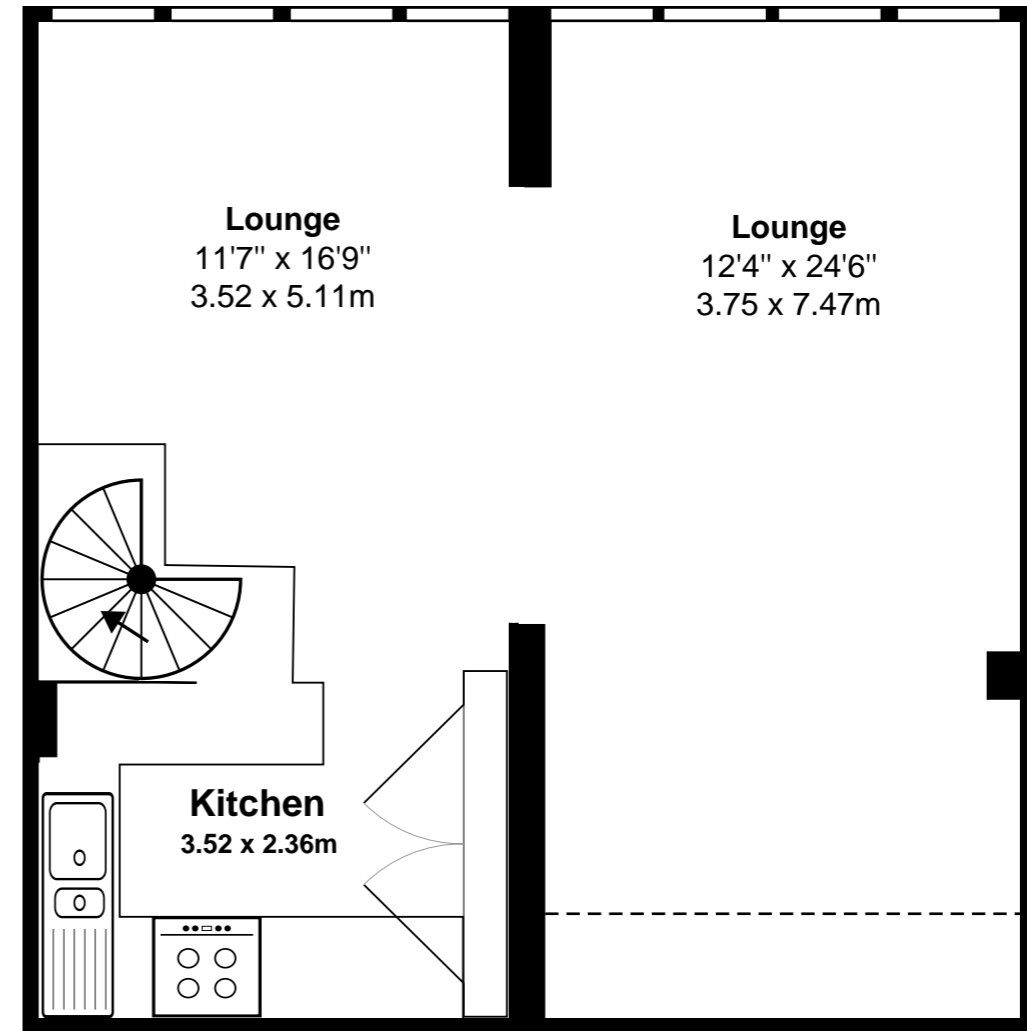

203 The Colonnades, LONDON W2 6AS

**First Floor**

Total Internal Floor Area: 991 ft<sup>2</sup> ... 92.0 m<sup>2</sup>

All measurements are approximate and for display purposes only,  
NOT TO SCALE