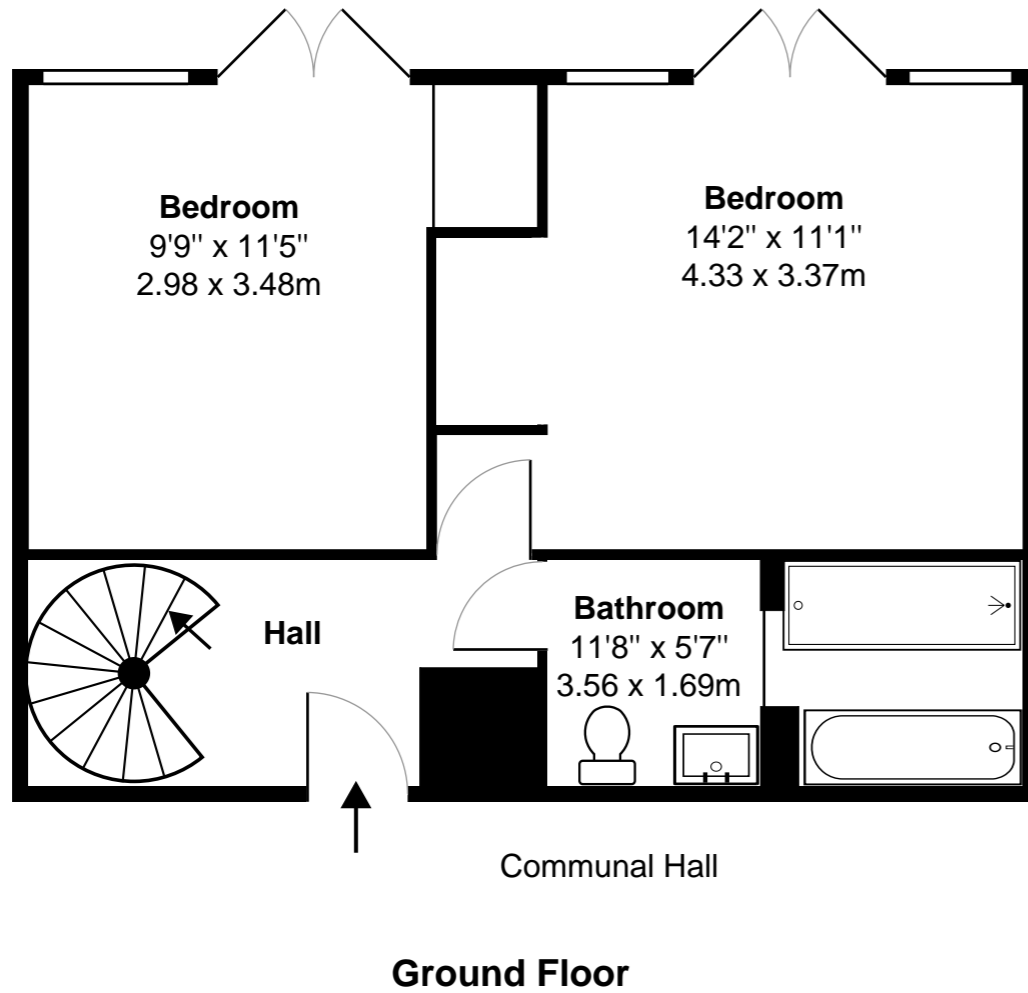

203 The Colonnades, LONDON W2 6AS

**First Floor**

Total Internal Floor Area: 991 ft<sup>2</sup> ... 92.0 m<sup>2</sup>

All measurements are approximate and for display purposes only,  
NOT TO SCALE