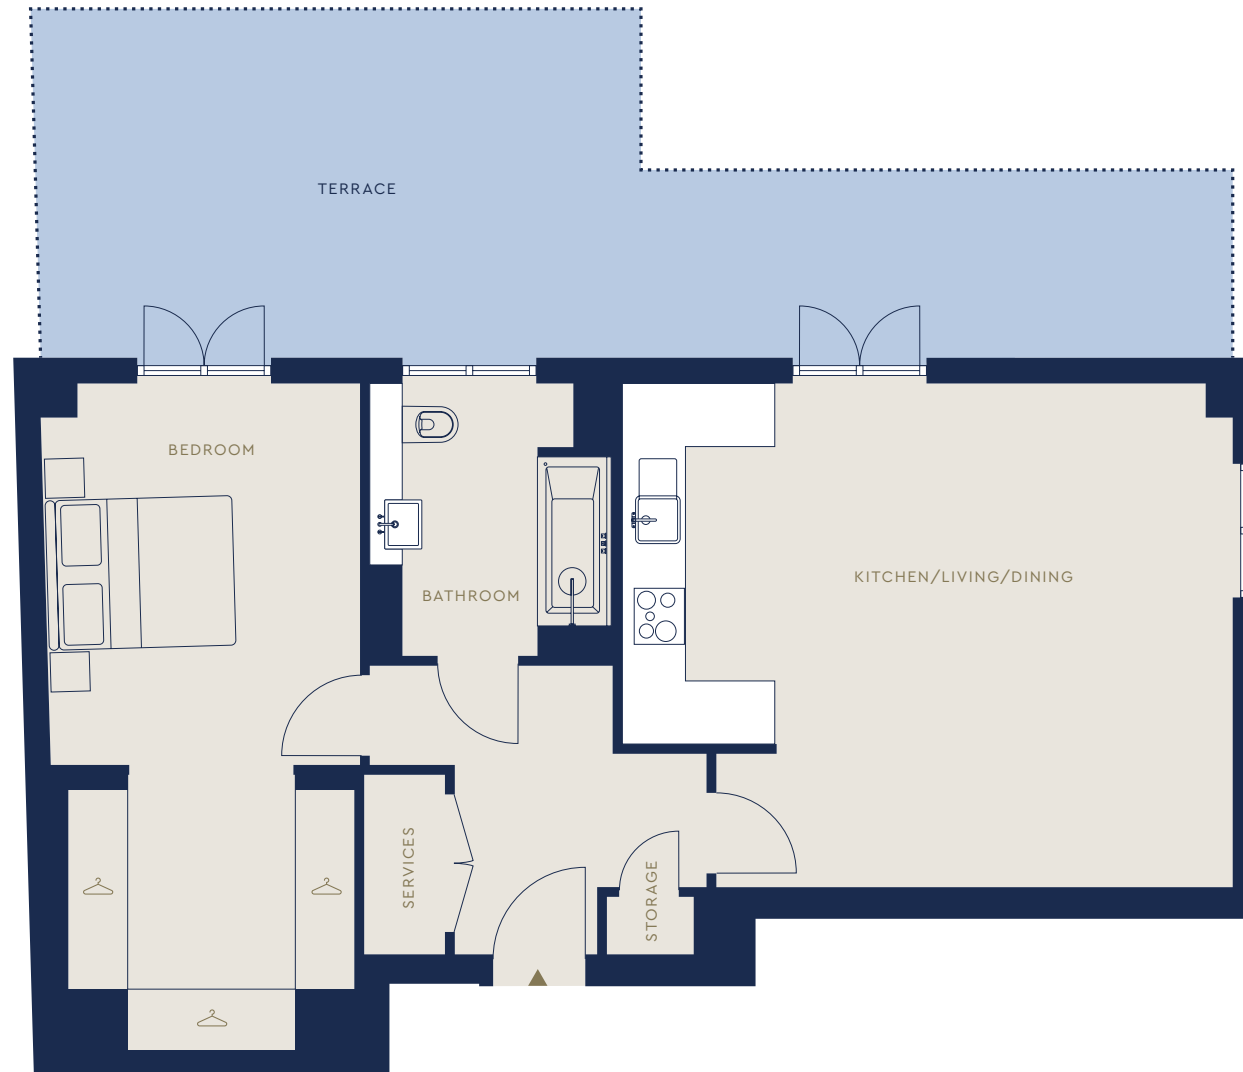

APARTMENT

ONE BEDROOM EXAMPLE

Area range: 523 – 758 sq ft
Terrace/balcony: 56 – 355 sq ft

Sizes and layouts vary across the project

Not to scale