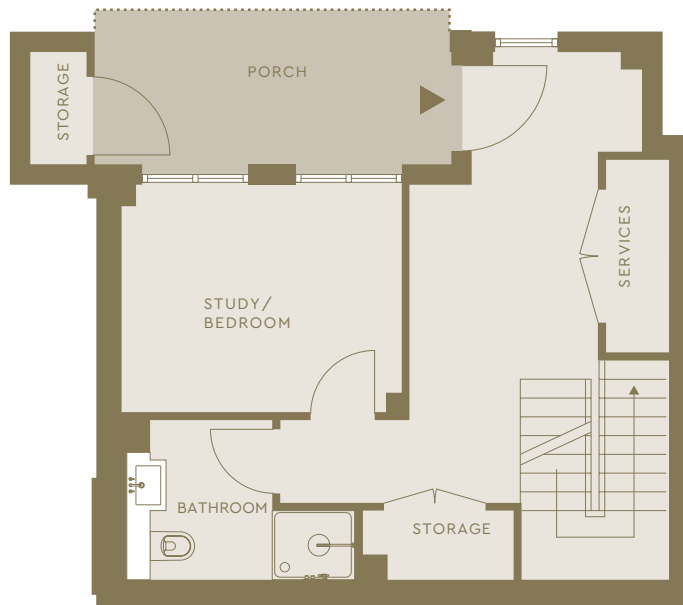

TOWNHOUSE

THREE BEDROOM EXAMPLE

GROUND FLOOR

FIRST FLOOR

SECOND FLOOR

Area range: 1374 - 2064 sq ft
Terrace/balcony: 170 - 264 sq ft

Sizes and layouts vary across the project

Not to scale