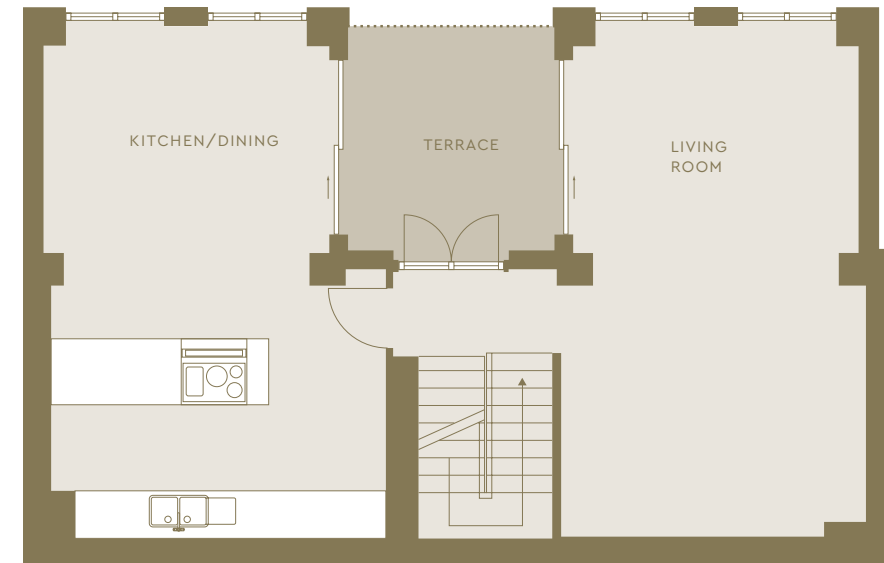

TOWNHOUSE

THREE BEDROOM EXAMPLE

GROUND FLOOR

FIRST FLOOR

SECOND FLOOR

Area range: 1374 - 2064 sq ft
Terrace/balcony: 170 - 264 sq ft

Sizes and layouts vary across the project

Not to scale