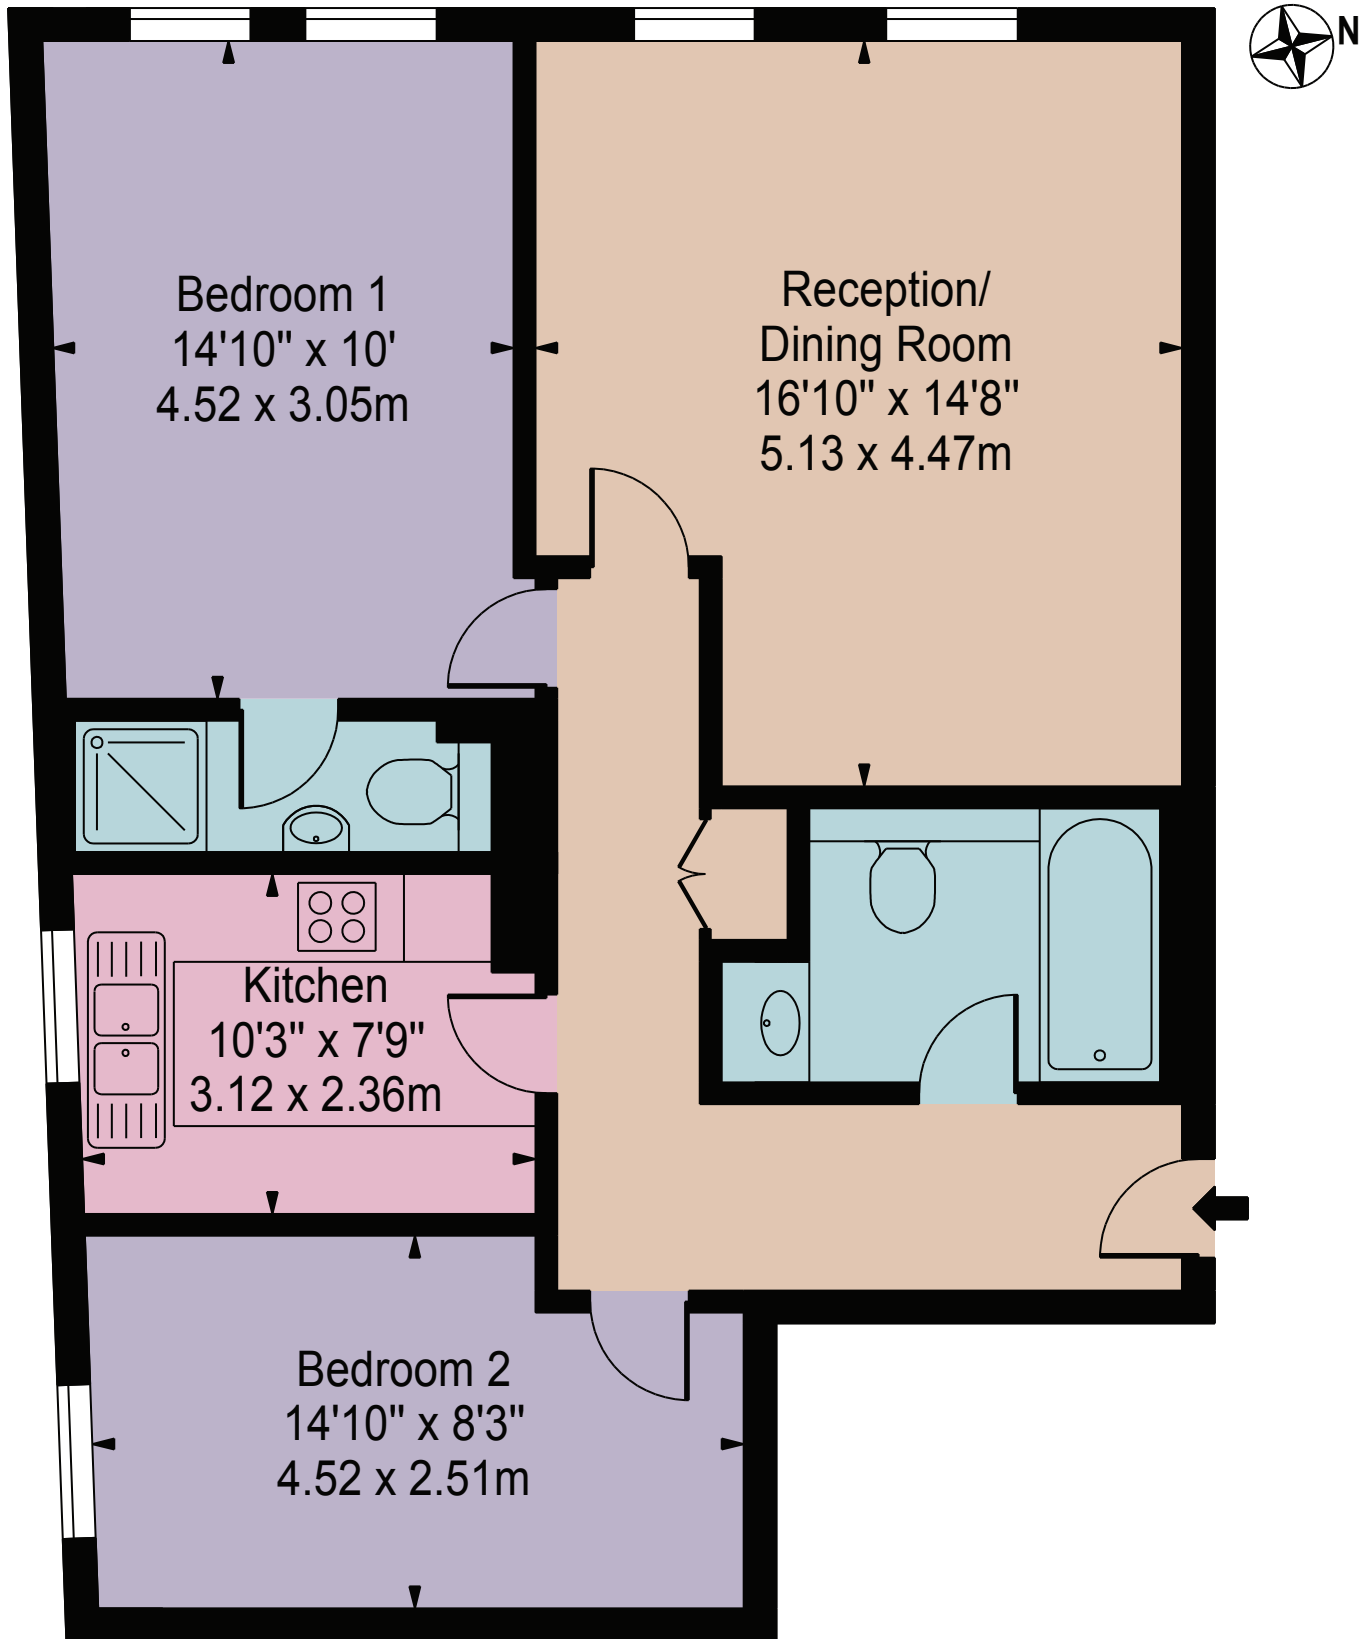

Queensberry Court

Approx. Gross Internal Area 840 Sq Ft - 78.04 Sq M

Third Floor

For Illustration Purposes Only - Not To Scale

This floor plan should be used as a general outline for guidance only and does not constitute in whole or in part an offer or contract. Any intending purchaser or lessee should satisfy themselves by inspection, searches, enquiries and full survey as to the correctness of each statement. Any areas, measurements or distances quoted are approximate and should not be used to value a property or be the basis of any sale or let.