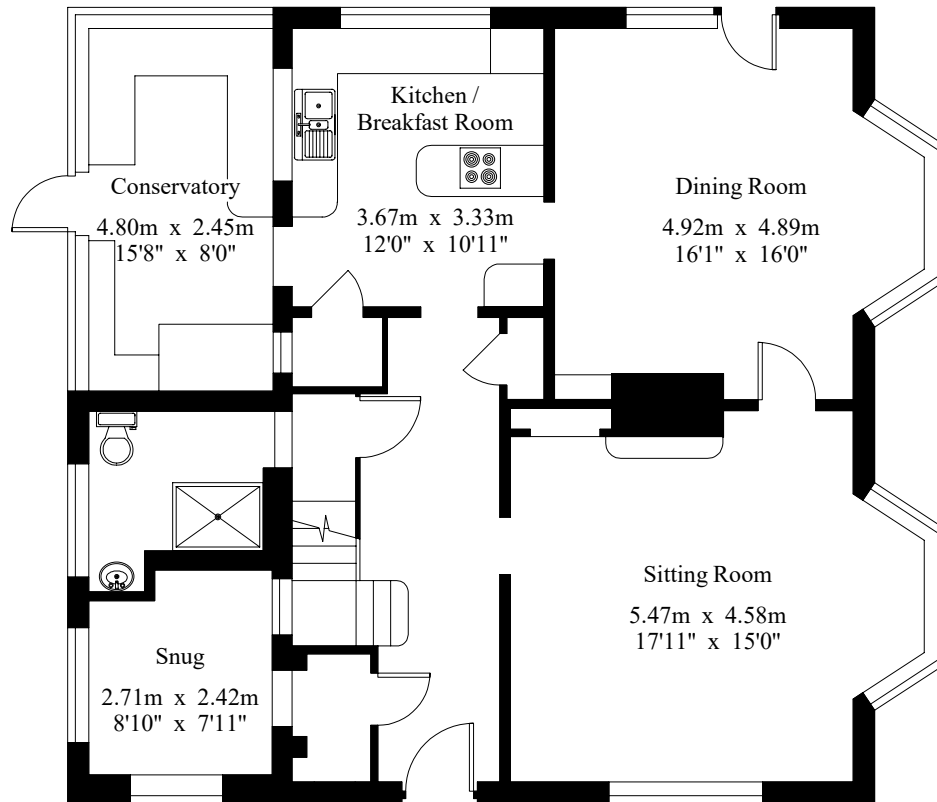

Overshaw

Gross Internal Area : 193.0 sq.m (2077 sq.ft.)

Ground Floor

First Floor

For Identification Purposes Only.

© 2019 Trueplan (UK) Limited (01892) 614 881