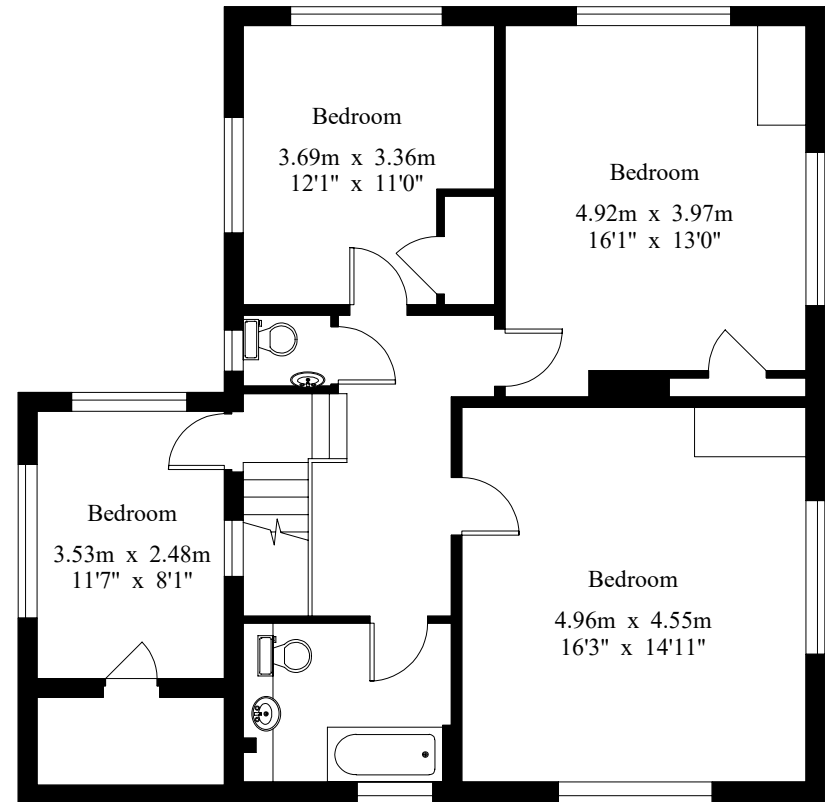

Overshaw

Gross Internal Area : 193.0 sq.m (2077 sq.ft.)

Ground Floor

First Floor

For Identification Purposes Only.

© 2019 Trueplan (UK) Limited (01892) 614 881